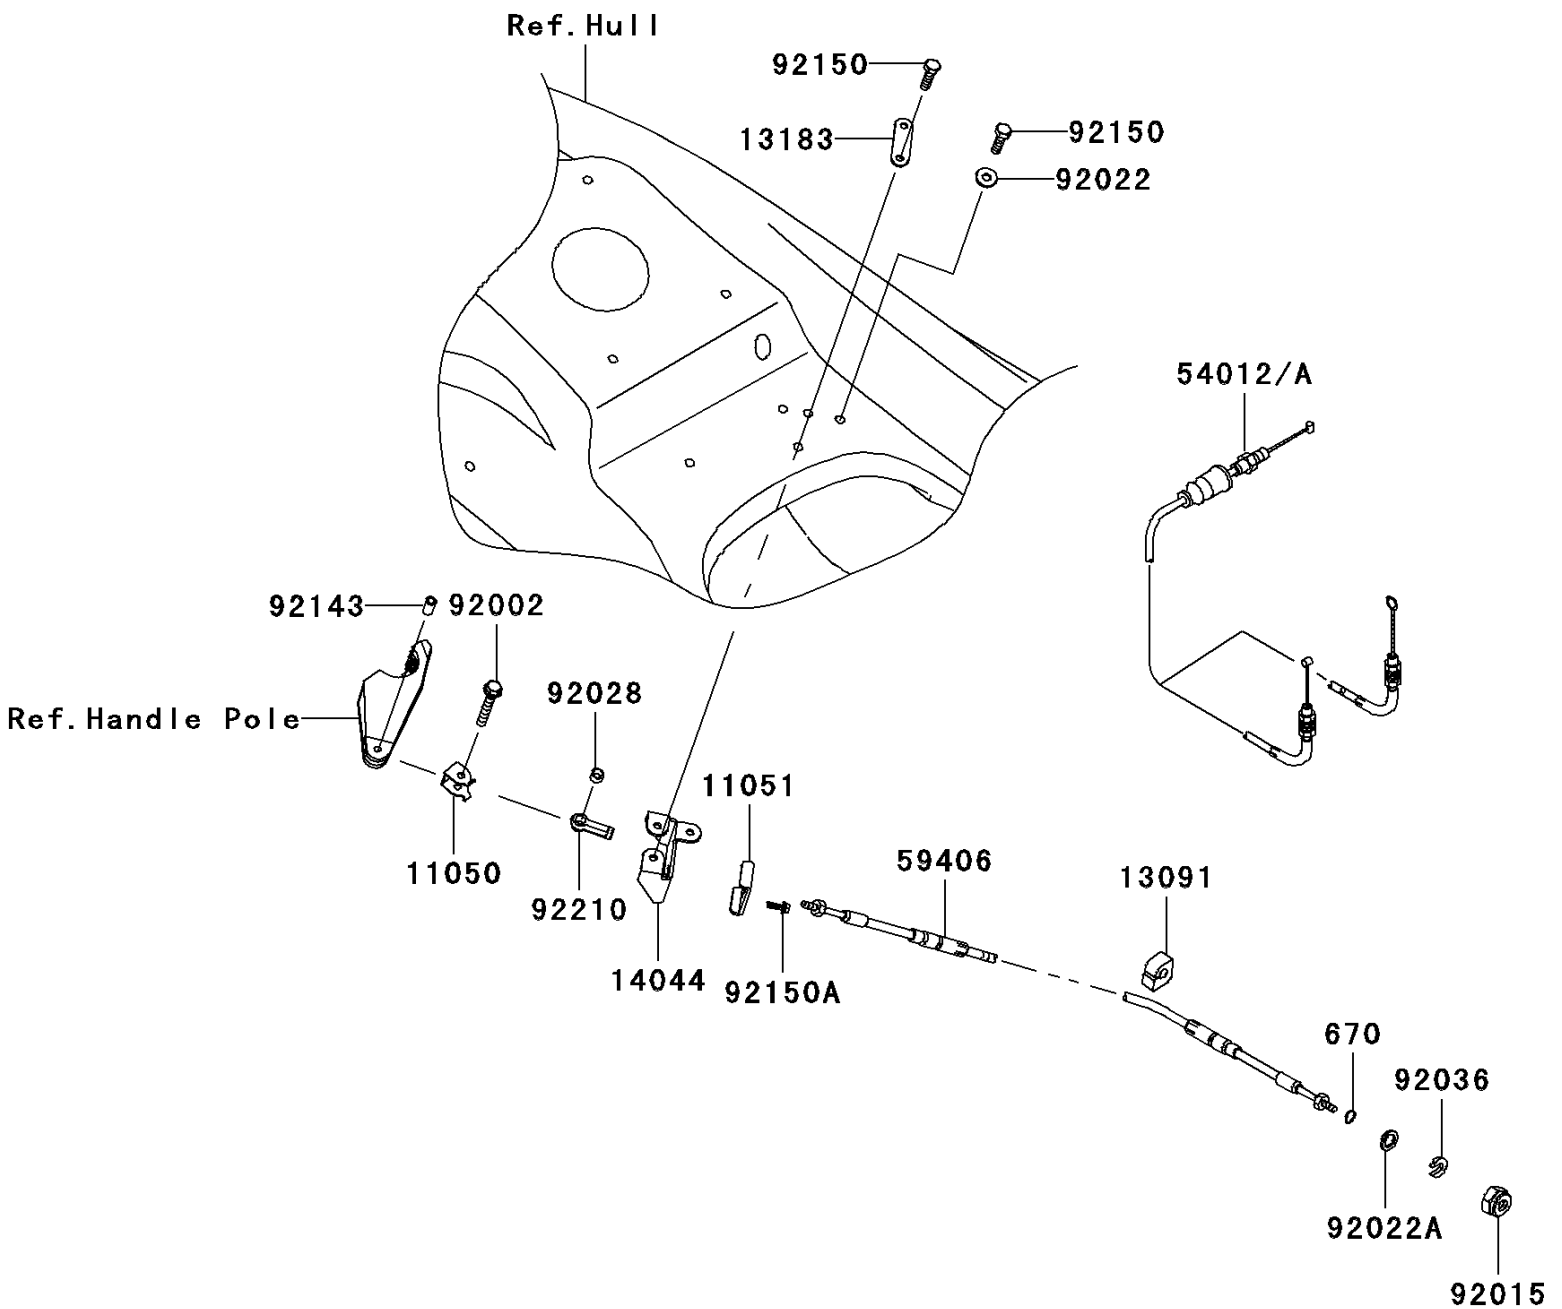

2001 Ultra 130 PARTS DIAGRAM

Cables

F3175

2001 Ultra 130 PARTS LIST

Cables

ITEM NAME	PART NUMBER	QUANTITY
O RING,11MM (Ref # 670)	670B2011	1
BRACKET (Ref # 11050)	11050-3767	1
BRACKET (Ref # 11051)	11051-3701	1
HOLDER (Ref # 13091)	13091-3712	1
PLATE (Ref # 13183)	13183-3809	1
HOLDER-CABLE (Ref # 14044)	14044-3736	1
CABLE-THROTTLE (Ref # 54012)	54012-3767	1
CABLE-STRG (Ref # 59406)	59406-3771	1
BOLT,6X30 (Ref # 92002)	92002-3726	1
NUT,20MM (Ref # 92015)	92015-526	1
WASHER,6.5X20X1.5 (Ref # 92022)	92022-3710	1
WASHER (Ref # 92022A)	92022-535	1
BUSHING (Ref # 92028)	92028-3769	1
RING-SNAP (Ref # 92036)	92036-501	1
COLLAR,6.2X10X19 (Ref # 92143)	92143-3733	1
BOLT,6X20 (Ref # 92150)	92150-3758	3
BOLT,5X16 (Ref # 92150A)	92150-3778	1
NUT (Ref # 92210)	92210-3746	1