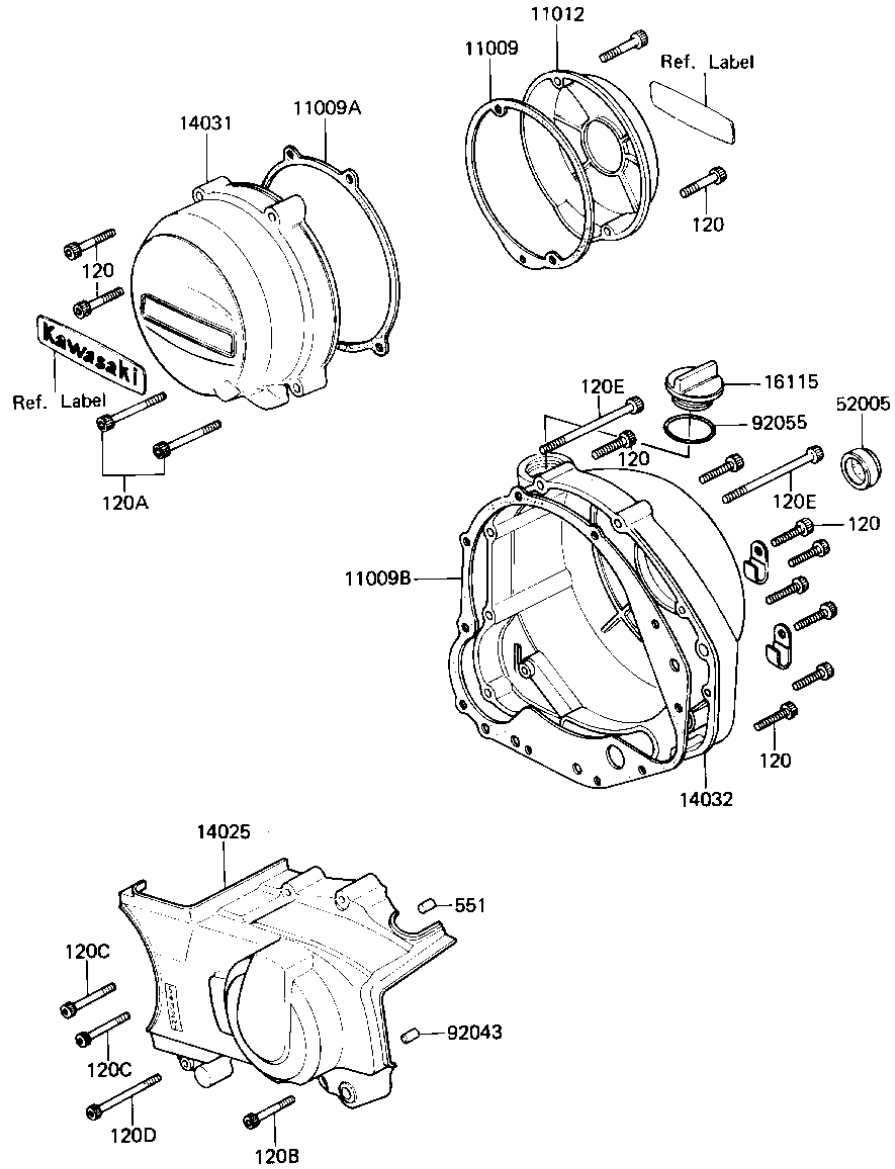

1983 Spectre PARTS DIAGRAM

ENGINE COVERS

E1431-0077

1983 Spectre PARTS LIST

ENGINE COVERS

ITEM NAME	PART NUMBER	QUANTITY
GASKET,PULSING COIL (Ref # 11009)	11060-1053	1
GASKET,GENERATOR COV (Ref # 11009A)	11009-1987	1
GASKET,R.H.ENG COVER (Ref # 11009B)	14046-035	1
CAP,PULSING COIL GOL (Ref # 11012)	11012-1225	1
COVER,GEAR CASE,GOLD (Ref # 14025)	14025-1434	1
COVER-GENERATOR,GOLD (Ref # 14031)	14031-1084	1
COVER-CLUTCH,GOLD (Ref # 14032)	14032-1077	1
CAP-OIL FILLER,GOLD (Ref # 16115)	16115-1010	1
GAUGE,OIL LEVEL (Ref # 52005)	52005-1009	1
PIN-DOWEL (Ref # 92043)	92042-007	1
"0" RING,31MM (Ref # 92055)	92055-049	1
BOLT,SOCKET,6X30 (Ref # 120)	120P0630	12
BOLT,SOCKET,6X40 (Ref # 120A)	120P0640	2
BOLT,SOCKET,6X45 (Ref # 120B)	120P0645	1
BOLT,SOCKET,6X50 (Ref # 120C)	120P0650	2
BOLT-SOCKET,6X75 (Ref # 120D)	120P0675	1
BOLT-SOCKET,6X80 (Ref # 120E)	120P0680	2
PIN DOWEL 8X14 (Ref # 551)	551A0814	1