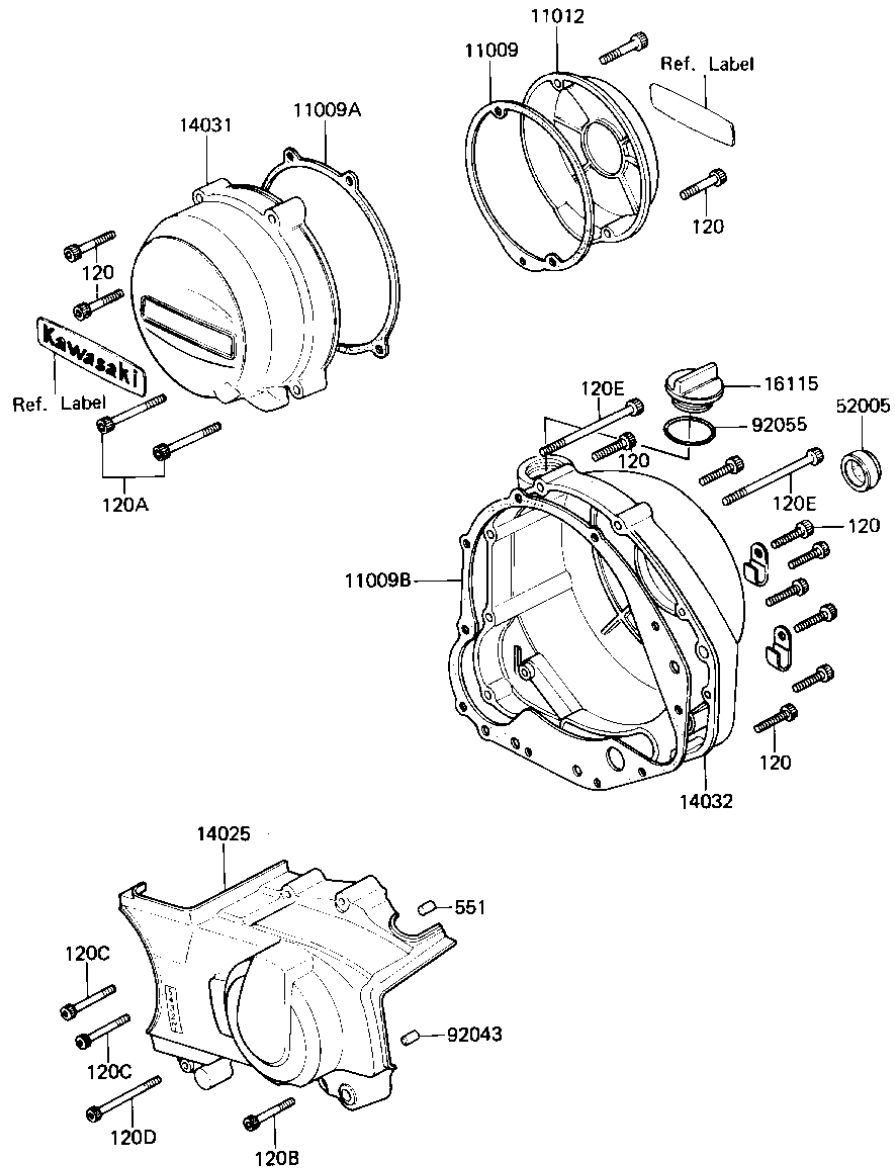

# 1983 Spectre PARTS DIAGRAM

ENGINE COVERS

E1431-0077

# 1983 Spectre PARTS LIST

## ENGINE COVERS

ITEM NAME	PART NUMBER	QUANTITY
GASKET,PULSING COIL (Ref # 11009)	11060-1053	1
GASKET,GENERATOR COV (Ref # 11009A)	11009-1987	1
GASKET,R.H.ENG COVER (Ref # 11009B)	14046-035	1
CAP,PULSING COIL GOL (Ref # 11012)	11012-1225	1
COVER,GEAR CASE,GOLD (Ref # 14025)	14025-1434	1
COVER-GENERATOR,GOLD (Ref # 14031)	14031-1084	1
COVER-CLUTCH,GOLD (Ref # 14032)	14032-1077	1
CAP-OIL FILLER,GOLD (Ref # 16115)	16115-1010	1
GAUGE,OIL LEVEL (Ref # 52005)	52005-1009	1
PIN-DOWEL (Ref # 92043)	92042-007	1
"0" RING,31MM (Ref # 92055)	92055-049	1
BOLT,SOCKET,6X30 (Ref # 120)	120P0630	12
BOLT,SOCKET,6X40 (Ref # 120A)	120P0640	2
BOLT,SOCKET,6X45 (Ref # 120B)	120P0645	1
BOLT,SOCKET,6X50 (Ref # 120C)	120P0650	2
BOLT-SOCKET,6X75 (Ref # 120D)	120P0675	1
BOLT-SOCKET,6X80 (Ref # 120E)	120P0680	2
PIN DOWEL 8X14 (Ref # 551)	551A0814	1