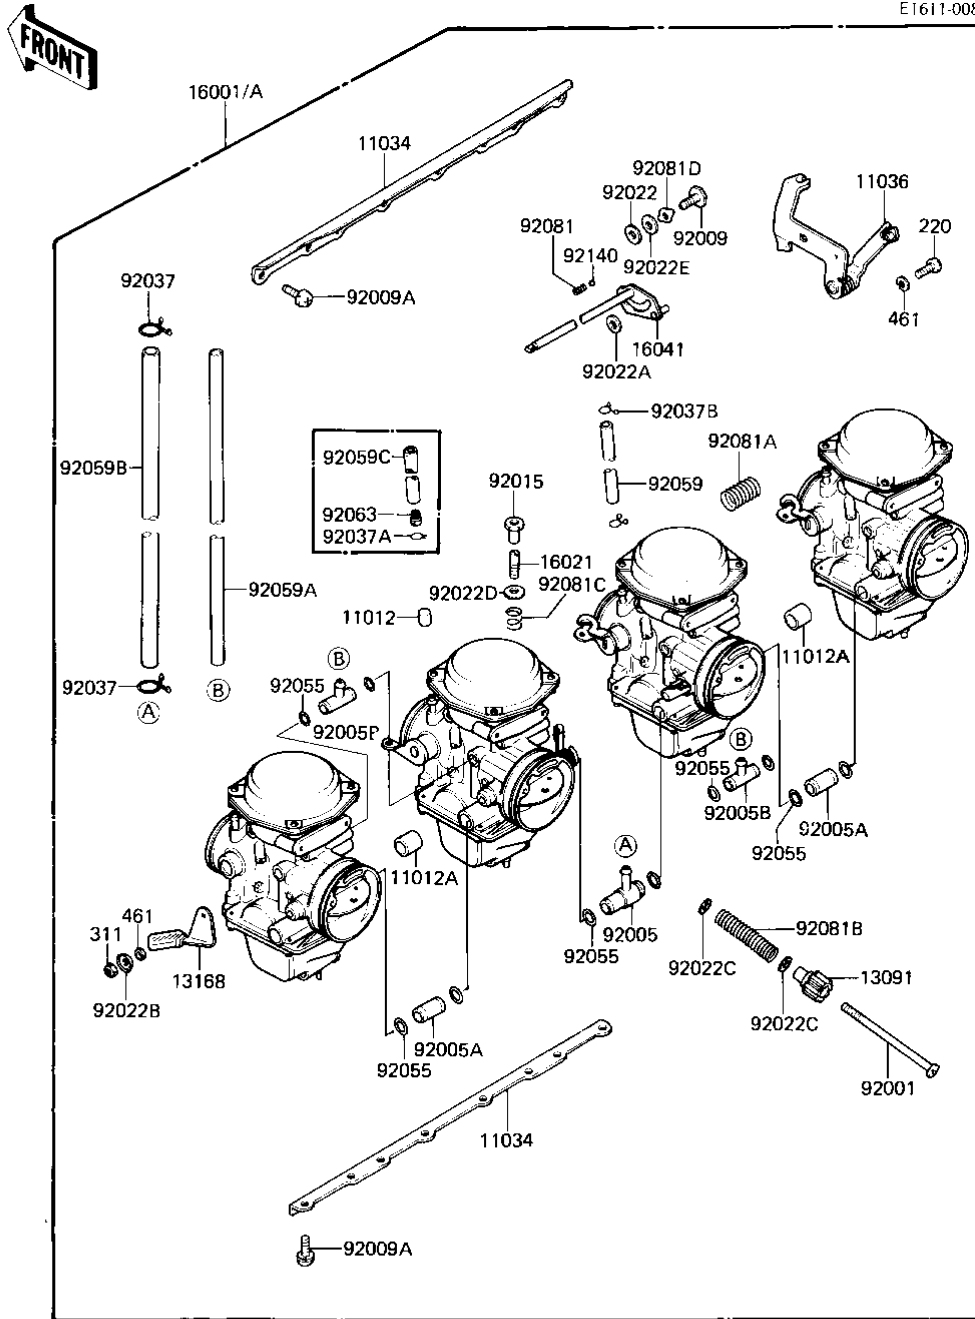

1982 Spectre PARTS DIAGRAM

CARBURETOR ASSY

E1611-0081

1982 Spectre PARTS LIST

CARBURETOR ASSY

ITEM NAME	PART NUMBER	QUANTITY
CAP,RUBBER (Ref # 11012)	11012-1129	1
TUBE,DUST SEAL (Ref # 11012A)	11012-1130	2
PLATE,CARBURETOR STA (Ref # 11034)	11034-1800	2
BRACKET-A,THROTTLE C (Ref # 11036)	11036-1254	1
HOLDER,ADJUST (Ref # 13091)	13091-1078	1
LEVER,CHOKE (Ref # 13168)	13168-1123	1
CARBURETOR (Ref # 16001)	16001-1526	1
CARBURETOR (Canada) (Ref # 16001A)	16001-1531	1
SCREW,SLOTTED (Ref # 16021)	16021-1027	3
SHAFT,CHOKE LINK (Ref # 16041)	16041-1028	1
BOLT,HEX HEAD,5X70 (Ref # 92001)	92001-1328	1
FITTING,FUEL TUBE (Ref # 92005)	92005-1026	1
NIPPLE,FUEL (Ref # 92005A)	92005-1027	2
FITTING,AIR VENT (Ref # 92005B)	92005-1054	2
SCREW,LINK SHAFT (Ref # 92009)	92009-1096	1
SCREW,6X16 (Ref # 92009A)	92009-1129	16
NUT,5M/M (Ref # 92015)	92015-1118	3
WASHER,6.1X11X0.8,PO (Ref # 92022)	92022-1199	1
WASHER,6.4X9.4X0.8,P (Ref # 92022A)	92022-1200	1
WASHER,LOCK,5M/M (Ref # 92022B)	92022-1201	1
WASHER (Ref # 92022C)	92022-1203	2
WASHER,6.5X11X1.2,ST (Ref # 92022E)	92022-1207	3
CLAMP,FUEL INLET TUB (Ref # 92037)	92037-1075	2
CLAMP (Ref # 92037A)	92037-1201	1
CLAMP,TUBE (Ref # 92037B)	92037-1241	2
CLAMP,TUBE (Ref # 92037B)	92037-1241	2
"O" RING (Ref # 92055)	92055-1004	10
TUBE,5X9X200 (Ref # 92059)	92059-1173	1
TUBE,6.5X9.5X300 (Ref # 92059A)	92059-1203	1

1982 Spectre PARTS LIST

CARBURETOR ASSY

ITEM NAME	PART NUMBER	QUANTITY
TUBE,FUEL (Ref # 92059B)	92059-1236	1
TUBE, 4.5X8X210 (Canada) (Ref # 92059C)	92059-1242	1
MAIN JET,2ND,#75 (Ref # 92063)	92063-1086	1
SPRING (Ref # 92081)	92081-1249	1
SPRING (Ref # 92081A)	92081-1250	2
SPRING (Ref # 92081B)	92081-1251	1
SPRING (Ref # 92081C)	92081-1252	3
SPRING,WAVED WASHER (Ref # 92081D)	92081-1262	1
BALL,STEEL,3/16" (Ref # 92140)	92140-1004	1
SCREW PAN HEAD 5X20 (Ref # 220)	220B0520	1
NUT,5MM (Ref # 311)	311B0500	1
WASHER SPRING 5MM (Ref # 461)	461F0500	2