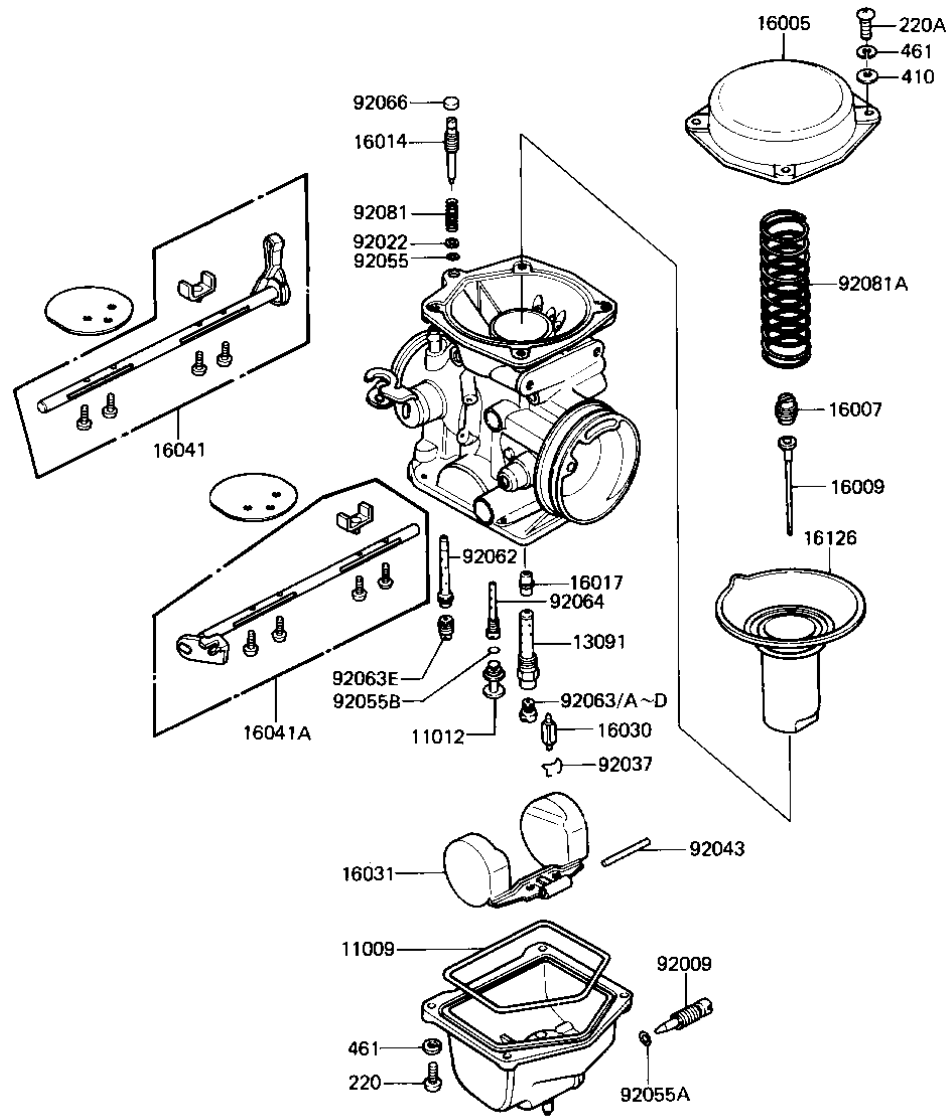

# 1982 Spectre PARTS DIAGRAM

## CARBURETOR PARTS

E1612-0048

## CARBURETOR PARTS

ITEM NAME	PART NUMBER	QUANTITY
"O" RING,FLOAT BALL (Ref # 11009)	16019-024	4
CAP,POLYESTER (Ref # 11012)	11012-1128	4
HOLDER,NEEDLE JET (Ref # 13091)	13091-1157	4
TOP-CHAMBER,MIXING (Ref # 16005)	16005-1017	4
SCREW,NEEDLE SET (Ref # 16007)	16007-1022	4
UNAVAILABLE IN PRICE BOOK (Ref # 16009)	6009-1118	4
SCREW,PILOT ADJUST (Ref # 16014)	16014-1011	4
NEEDLE JET (Ref # 16017)	16017-1059	4
FLOAT VALVE (Ref # 16030)	16030-1007	4
FLOAT (Ref # 16031)	16031-1001	4
SHAFT,CHOKE,L.H (Ref # 16041)	16041-1022	1
SHAFT,CHOKE (Ref # 16041A)	16041-1023	1
VALVE (Ref # 16126)	16126-1057	4
SCREW,DRAIN (Ref # 92009)	92009-1095	4
WASHER,PLAIN (Ref # 92022)	92022-1003	4
CLIP,FLOAT VALVE (Ref # 92037)	16044-007	4
FLOAT PIN (Ref # 92043)	92043-1002	4
O RING,PILOT ADJ (Ref # 92055)	92055-1002	4
"O" RING,DRAIN SCREW (Ref # 92055A)	92055-1053	4
"O" RING (Ref # 92055B)	92055-1088	4
NOZZLE,MAIN (Ref # 92062)	92062-1021	4
MAIN JET,2ND,#95 (Ref # 92063)	92063-1001	4
MAIN JET,2ND,#90 (Ref # 92063A)	92063-1003	4
MAIN JET,#92,2ND (Ref # 92063B)	92063-1004	4
MAIN JET,2ND,#85 (Ref # 92063C)	92063-1023	4
MAIN JET,2ND #88 (Ref # 92063D)	92063-1024	4
JET-MAIN,PRI,#65 (Ref # 92063E)	92063-1096	4
PILOT JET,#35 (Ref # 92064)	92064-1001	4
PLUG,PILOT SCREW (Ref # 92066)	92066-1051	4

## CARBURETOR PARTS

ITEM NAME	PART NUMBER	QUANTITY
SPRING,PIROT ADJ SCR (Ref # 92081)	92081-1002	4
SPRING,VACUUM VALVE (Ref # 92081A)	92081-1479	4
SCREW-PAN-CROS (Ref # 220)	220C0412	16
SCREW-PAN-CROS,4X18 (Ref # 220A)	220C0418A	16
WASHER-PLANE-SMALL (Ref # 410)	410F0400	16
WASHER-SPRING (Ref # 461)	461K0400	32