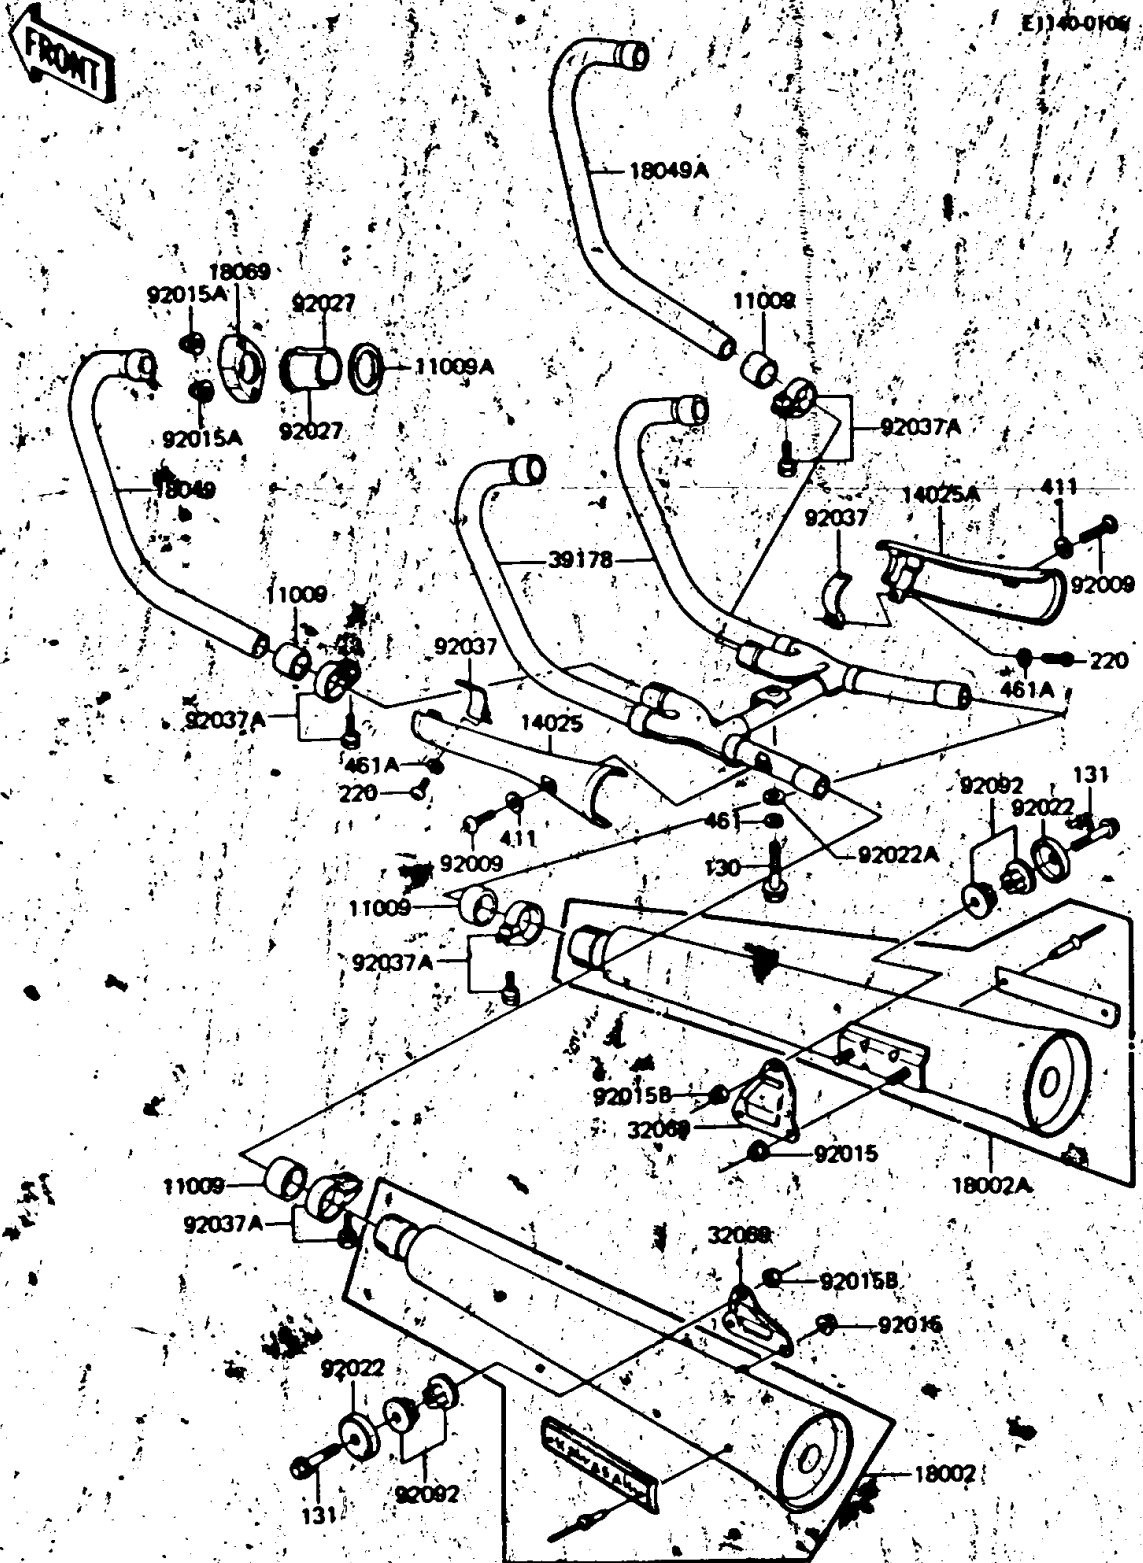

1982 Spectre PARTS DIAGRAM

MUFFLERS

EJ140-0106

1982 Spectre PARTS LIST

MUFFLERS

ITEM NAME	PART NUMBER	QUANTITY
GASKET,EXHAUST PIPE (Ref # 11009)	11009-1667	4
GASKET,EXHAUST PIPE (Ref # 11009A)	11009-1866	4
COVER,MUFFLER,LH (Ref # 14025)	14025-1435	1
COVER,MUFFLER,RH (Ref # 14025A)	14025-1436	1
BODY-COMP-MUFFLER,LH (Ref # 18002)	18002-5043	1
BODY-COMP-MUFFLER,RH (Ref # 18002A)	18002-5044	1
PIPE-EXHAUST,#2 (Ref # 18049)	18049-1178	1
PIPE-EXHAUST,#3 (Ref # 18049A)	18049-1179	1
HOLDER-EXHAUST PIPE, (Ref # 18069)	18069-1021	4
BRACKET-MUFFLER (Ref # 32069)	32069-1099	2
MANIFOLD-COMP-EXHAUS (Ref # 39178)	39178-1012	1
SCREW-PAN-CROS,6X8 (Ref # 92009)	220C0608	2
NUT,8M/M (Ref # 92015)	92015-1014	4
NUT,CAP 6MM,BLACK (Ref # 92015A)	92015-1170	8
NUT,LOCK,10MM (Ref # 92015B)	92019-021	2
WASHER,CUP TYPE,BLAC (Ref # 92022)	92022-1313	2
WASHER-PLN,10X22X3.2 (Ref # 92022A)	92022-176	1
COLLAR,L=14.5,BLACK (Ref # 92027)	92027-1456	8
CLAMP,MUFFLER COVER, (Ref # 92037)	92037-1339	2
CLAMP,42MM,BLACK (Ref # 92037A)	92037-1350	4
BUSHING-RUBBER (Ref # 92092)	92092-1013	4
BOLT,FLANGED,8X50 (Ref # 130)	130G0850	1
BOLT-FLANGED,10X55 (Ref # 131)	131J1055	2
SCREW-PAN-CROS,6X12, (Ref # 220)	220C0616	2
WASHER PLAIN (Ref # 411)	411F0600	2
WASHER SPRING 8MM (Ref # 461)	461F0800	1
WASHER-SPRING,6MM,BL (Ref # 461A)	461K0600	2