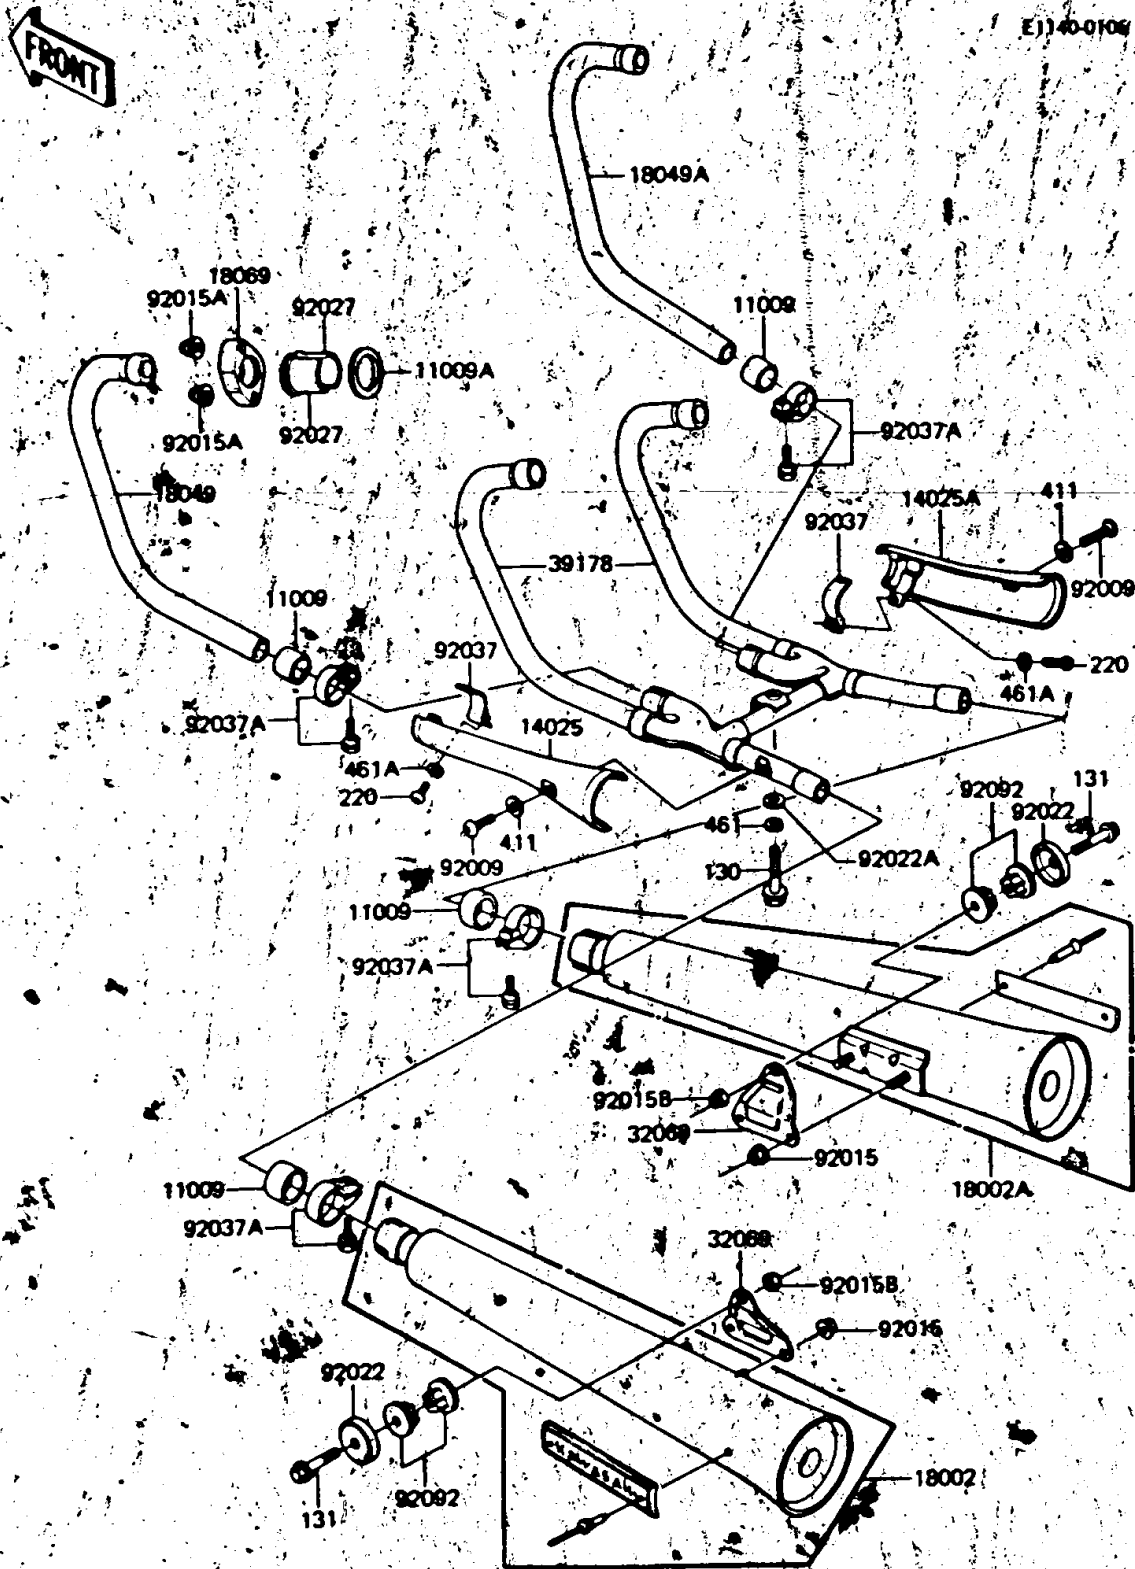

1983 Spectre PARTS DIAGRAM

MUFFLERS

1983 Spectre PARTS LIST

MUFFLERS

ITEM NAME	PART NUMBER	QUANTITY
GASKET,EXHAUST PIPE (Ref # 11009)	11009-1667	4
GASKET,EXHAUST PIPE (Ref # 11009A)	11009-1866	4
COVER,MUFFLER,LH (Ref # 14025)	14025-1435	1
COVER,MUFFLER,RH (Ref # 14025A)	14025-1436	1
BODY-COMP-MUFFLER,LH (Ref # 18002)	18002-5043	1
BODY-COMP-MUFFLER,RH (Ref # 18002A)	18002-5044	1
PIPE-EXHAUST,#2 (Ref # 18049)	18049-1178	1
PIPE-EXHAUST,#3 (Ref # 18049A)	18049-1179	1
HOLDER-EXHAUST PIPE, (Ref # 18069)	18069-1021	4
BRACKET-MUFFLER (Ref # 32069)	32069-1099	2
MANIFOLD-COMP-EXHAUS (Ref # 39178)	39178-1012	1
SCREW-PAN-CROS,6X8 (Ref # 92009)	220C0608	2
NUT,8M/M (Ref # 92015)	92015-1014	4
NUT,CAP 6MM,BLACK (Ref # 92015A)	92015-1170	8
NUT,LOCK,10MM (Ref # 92015B)	92019-021	2
WASHER,CUP TYPE,BLAC (Ref # 92022)	92022-1313	2
WASHER-PLN,10X22X3.2 (Ref # 92022A)	92022-176	1
COLLAR,L=14.5,BLACK (Ref # 92027)	92027-1456	8
CLAMP,MUFFLER COVER, (Ref # 92037)	92037-1339	2
CLAMP,42MM,BLACK (Ref # 92037A)	92037-1350	4
BUSHING-RUBBER (Ref # 92092)	92092-1013	4
BOLT,FLANGED,8X50 (Ref # 130)	130G0850	1
BOLT-FLANGED,10X55 (Ref # 131)	131J1055	2
SCREW-PAN-CROS,6X12, (Ref # 220)	220C0616	2
WASHER PLAIN (Ref # 411)	411F0600	2
WASHER SPRING 8MM (Ref # 461)	461F0800	1
WASHER-SPRING,6MM,BL (Ref # 461A)	461K0600	2