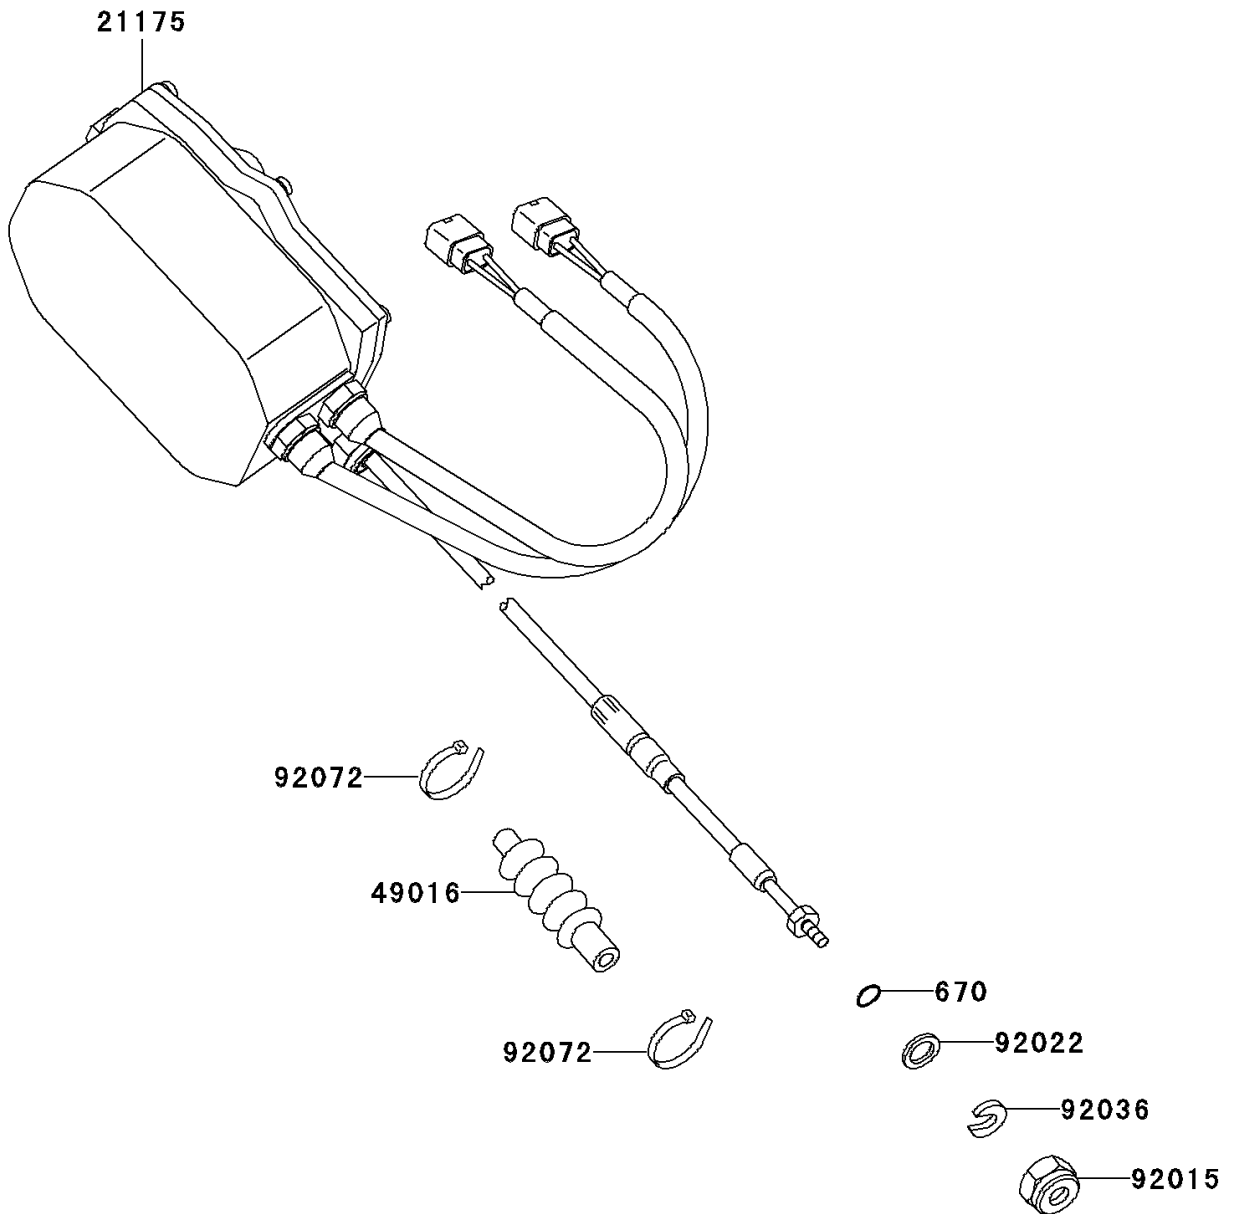

2003 Ultra 130 PARTS DIAGRAM

Control

F3177

2003 Ultra 130 PARTS LIST

Control

ITEM NAME	PART NUMBER	QUANTITY
O RING,11MM (Ref # 670)	670B2011	1
CONTROL UNIT-ELECTRONIC (Ref # 21175)	21175-3712	1
COVER-SEAL,TILT CABLE (Ref # 49016)	49016-3702	1
NUT,20MM (Ref # 92015)	92015-526	1
WASHER (Ref # 92022)	92022-535	1
RING-SNAP (Ref # 92036)	92036-501	1
BAND,L=99 (Ref # 92072)	92072-3871	2