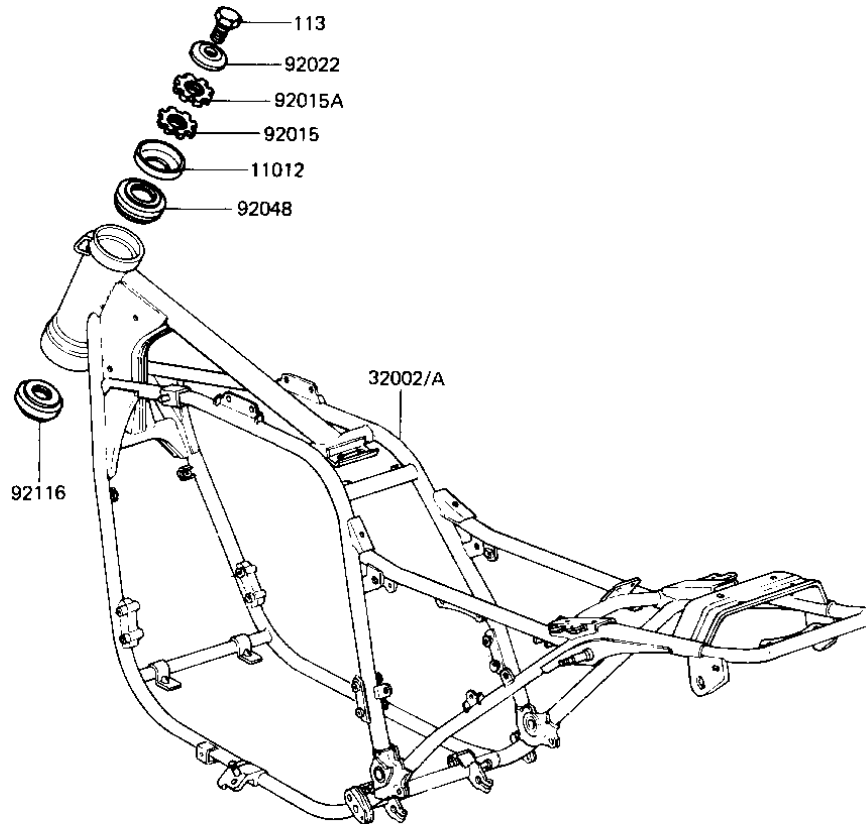

# 1983 Spectre PARTS DIAGRAM

FRAME

F2120-0133

# 1983 Spectre PARTS LIST

## FRAME

ITEM NAME	PART NUMBER	QUANTITY
CAP,STEERING STEM (Ref # 11012)	46098-017	1
FRAME-COMP (Ref # 32002A)	32002-1595	1
NUT (Ref # 92015)	92015-1128	1
NUT (Ref # 92015A)	92015-1129	1
WASHER (Ref # 92022)	92022-1229	1
BEARING,STEERING STE (Ref # 92048)	92047-017	1
BRG,ROLLER,HR320/28X (Ref # 92116)	92116-1009	1
BOLT-SMALL-FINE (Ref # 113)	113G1425	1