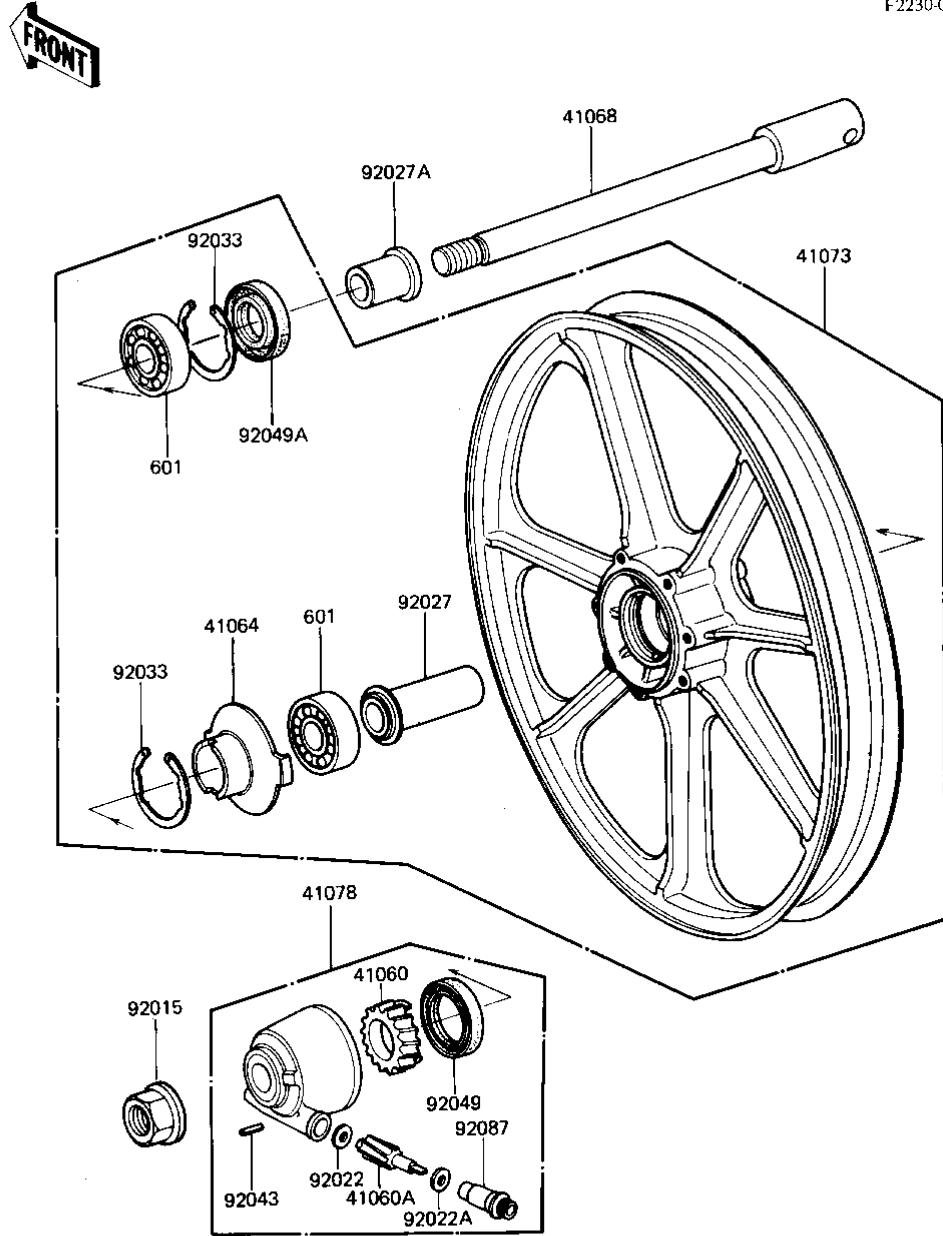

# 1982 Spectre PARTS DIAGRAM

## FRONT WHEEL/HUB

F2230-0003

# 1982 Spectre PARTS LIST

## FRONT WHEEL/HUB

ITEM NAME	PART NUMBER	QUANTITY
GEAR,SPEEDOMETER (Ref # 4160)	41059-026	1
PINION,SPEEDOMETER,9 (Ref # 41060A)	41060-1016	1
RECEIVER,SPEEDOMETER (Ref # 41064)	41064-1006	1
AXLE,FRONT,L=204M/M (Ref # 41068)	41068-1009	1
WHEEL-ASSY,FR,SOLID, (Ref # 41073)	41073-1139-F6	1
GEAR BOX ASSY, (Ref # 41078)	41078-1013	1
NUT,14MM (Ref # 92015)	92015-1407	1
WASHER THRST SPD PIN (Ref # 92022)	41063-001	1
WASHER THRST SPD PIN (Ref # 92022A)	41063-001	1
COLLAR,FR HUB L=55M/ (Ref # 92027)	92027-1223	1
COLLAR,FR AXLE L=30M (Ref # 92027A)	92027-1225	1
CIRCLIP,42MM (Ref # 92033)	92033-1041	2
PIN,SPRING (Ref # 92043)	41082-001	1
OIL SEAL,BJN30427-C3 (Ref # 92049)	92049-1057	1
OIL SEAL,AG1144AO (Ref # 92049A)	92049-1058	1
BUSHING,METER GEAR (Ref # 92087)	92087-1002	1
UNAVAILABLE IN PRICE BOOK (Ref # 601)	601B63022	2