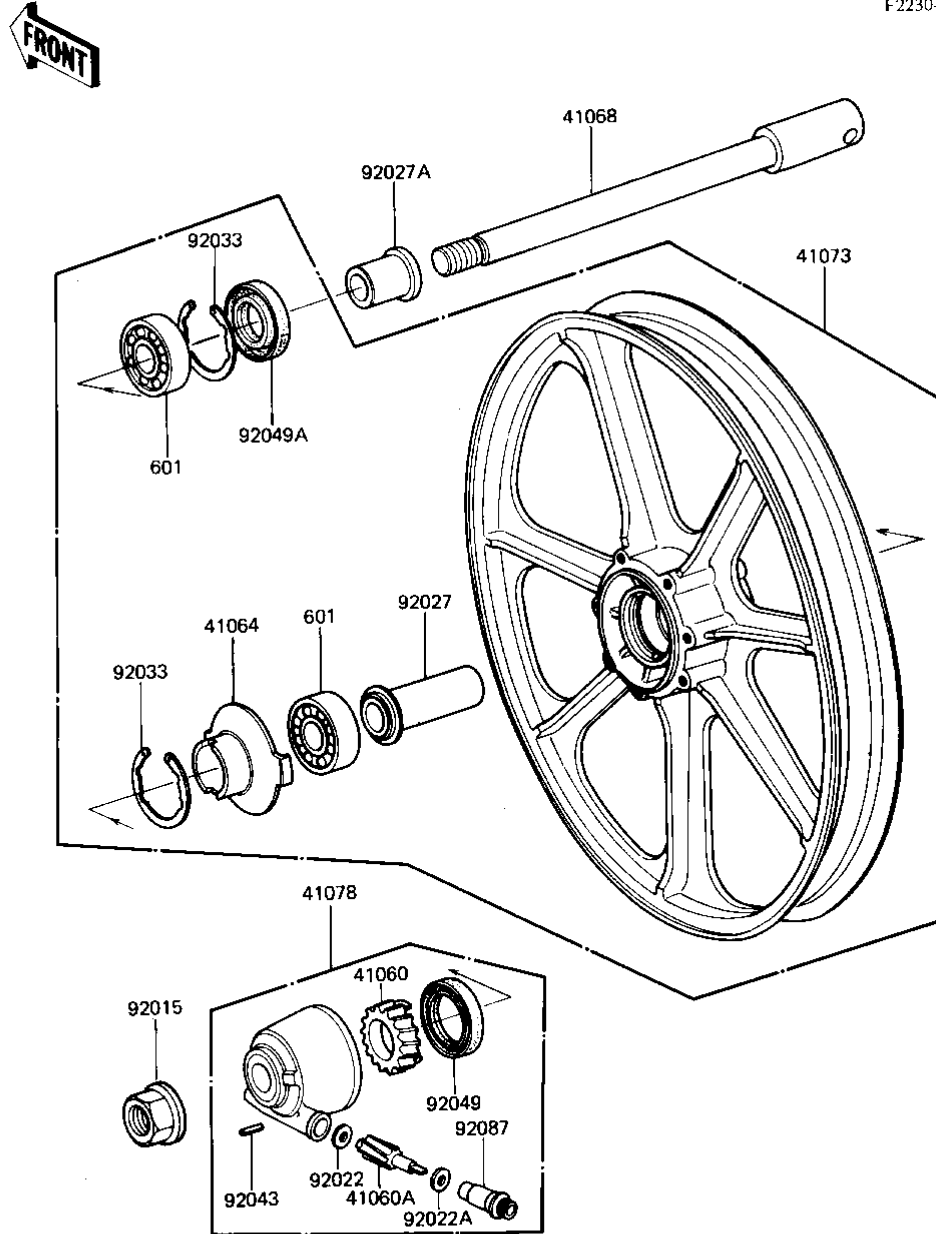

1983 Spectre PARTS DIAGRAM

FRONT WHEEL/HUB

F2230-0003

1983 Spectre PARTS LIST

FRONT WHEEL/HUB

ITEM NAME	PART NUMBER	QUANTITY
GEAR,SPEEDOMETER (Ref # 4160)	41059-026	1
PINION,SPEEDOMETER,9 (Ref # 41060A)	41060-1016	1
RECEIVER,SPEEDOMETER (Ref # 41064)	41064-1006	1
AXLE,FRONT,L=204M/M (Ref # 41068)	41068-1009	1
WHEEL-ASSY,FR,SOLID, (Ref # 41073)	41073-1139-F6	1
GEAR BOX ASSY, (Ref # 41078)	41078-1013	1
NUT,14MM (Ref # 92015)	92015-1407	1
WASHER THRST SPD PIN (Ref # 92022)	41063-001	1
WASHER THRST SPD PIN (Ref # 92022A)	41063-001	1
COLLAR,FR HUB L=55M/ (Ref # 92027)	92027-1223	1
COLLAR,FR AXLE L=30M (Ref # 92027A)	92027-1225	1
CIRCLIP,42MM (Ref # 92033)	92033-1041	2
PIN,SPRING (Ref # 92043)	41082-001	1
OIL SEAL,BJN30427-C3 (Ref # 92049)	92049-1057	1
OIL SEAL,AG1144AO (Ref # 92049A)	92049-1058	1
BUSHING,METER GEAR (Ref # 92087)	92087-1002	1
UNAVAILABLE IN PRICE BOOK (Ref # 601)	601B63022	2