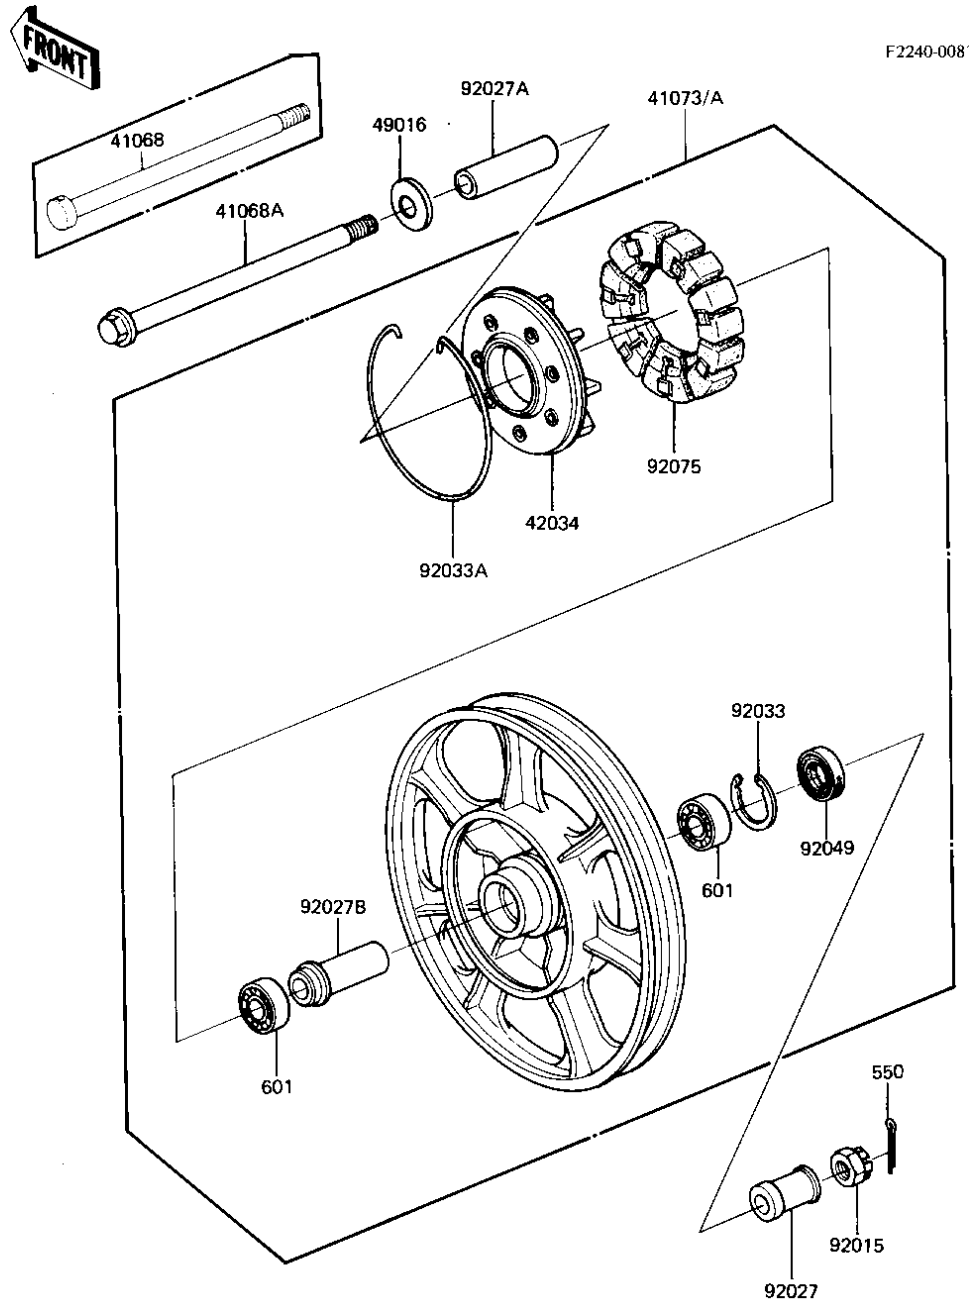

# 1983 Spectre PARTS DIAGRAM

## REAR WHEEL/HUB

# 1983 Spectre PARTS LIST

## REAR WHEEL/HUB

ITEM NAME	PART NUMBER	QUANTITY
AXLE,RR (Ref # 41068)	41068-1086	1
WHEEL-ASSY-RR SOLID (Ref # 41073A)	41073-1192-F6	1
COUPLING,RR HUB (Ref # 42034)	42034-1029	1
COVER-SEAL (Ref # 49016)	49016-1038	1
NUT CASTLE,16MM (Ref # 92015)	92015-055	1
COLLAR,L=41 (Ref # 92027)	92027-1414	1
COLLAR,17.2X25X79 (Ref # 92027A)	92027-1415	1
COLLAR,L=60 (Ref # 92027B)	92027-1416	1
CIRCLIP,47M/M (Ref # 92033)	92033-1042	1
RING-SNAP,194MM (Ref # 92033A)	92033-1075	1
OIL SEAL,AG1556EO (Ref # 92049)	92049-1056	1
DAMPER,RR HUB SHOCK (Ref # 92075)	92075-1372	1
PIN-COTTER,4.0X35 (Ref # 550)	550D4035	1
BEARING BALL #6303Z (Ref # 601)	601B6303Z	2