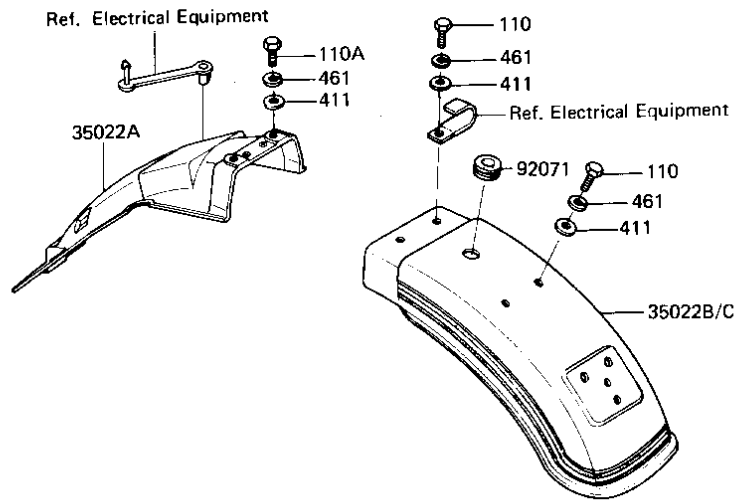

1982 Spectre PARTS DIAGRAM

FENDERS

F2170-0148