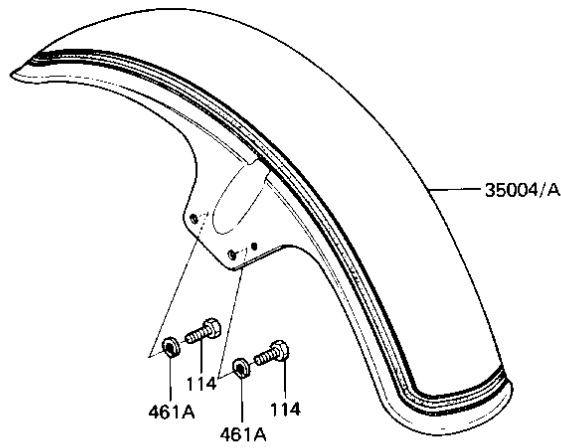

1983 Spectre PARTS DIAGRAM

FENDERS

F2170-0148

1983 Spectre PARTS LIST

FENDERS

ITEM NAME	PART NUMBER	QUANTITY
FENDER-FRONT,EBONY/S (Ref # 35004A)	35004-5019-H7	1
UNAVAILABLE IN PRICE BOOK (Ref # 35022B)	35022-5010-H7	1
FENDER-COMP-REAR,EBO (Ref # 35022C)	35022-5011-H7	1
GROMMET HARNESS 10MM (Ref # 92071)	92071-019	1
BOLT-UPSET 6X14 (Ref # 110)	112B0614	4
BOLT-UPSET (Ref # 110A)	112G0618	2
BOLT-SMALL-UPSET,8X1 (Ref # 114)	115G0816	4
WASHER PLAIN 6MM (Ref # 411)	411B0600	6
WASHER SPRING 6MM (Ref # 461)	461F0600	6
WASHER SPRING 8MM (Ref # 461A)	461F0800	4