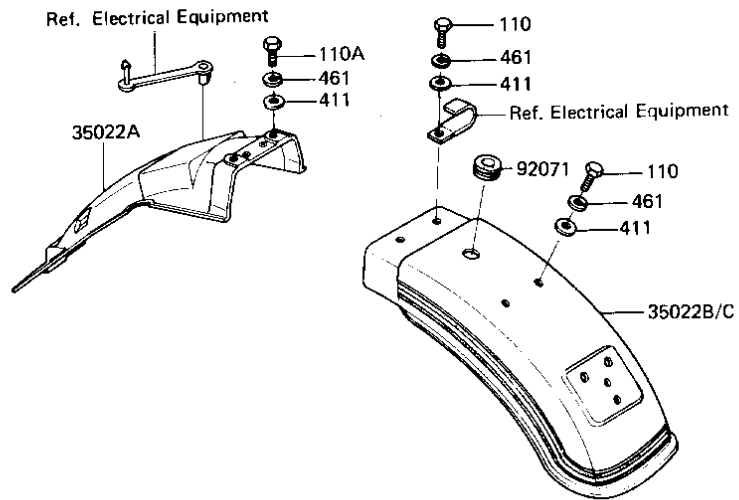

1983 Spectre PARTS DIAGRAM

FENDERS

F2170-0148

1983 Spectre PARTS LIST

FENDERS

ITEM NAME	PART NUMBER	QUANTITY
FENDER-FRONT,EBONY/S (Ref # 35004A)	35004-5019-H7	1
UNAVAILABLE IN PRICE BOOK (Ref # 35022B)	35022-5010-H7	1
FENDER-COMP-REAR,EBO (Ref # 35022C)	35022-5011-H7	1
GROMMET HARNESS 10MM (Ref # 92071)	92071-019	1
BOLT-UPSET 6X14 (Ref # 110)	112B0614	4
BOLT-UPSET (Ref # 110A)	112G0618	2
BOLT-SMALL-UPSET,8X1 (Ref # 114)	115G0816	4
WASHER PLAIN 6MM (Ref # 411)	411B0600	6
WASHER SPRING 6MM (Ref # 461)	461F0600	6
WASHER SPRING 8MM (Ref # 461A)	461F0800	4