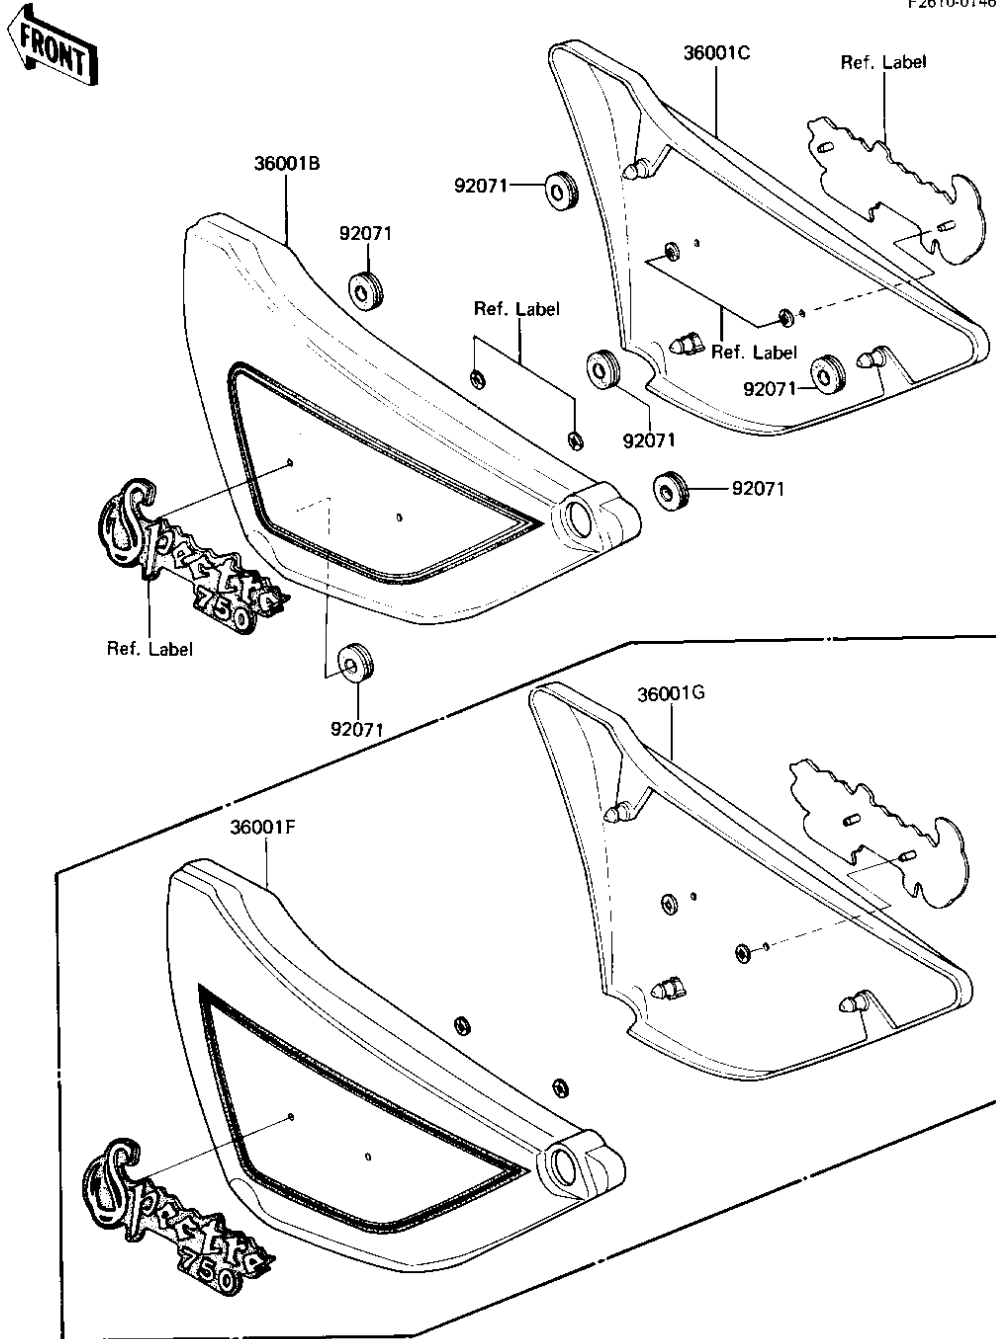

# 1983 Spectre PARTS DIAGRAM

SIDE COVERS

F2610-0146

# 1983 Spectre PARTS LIST

## SIDE COVERS

ITEM NAME	PART NUMBER	QUANTITY
GROMMET (Ref # 92071)	92071-056	6