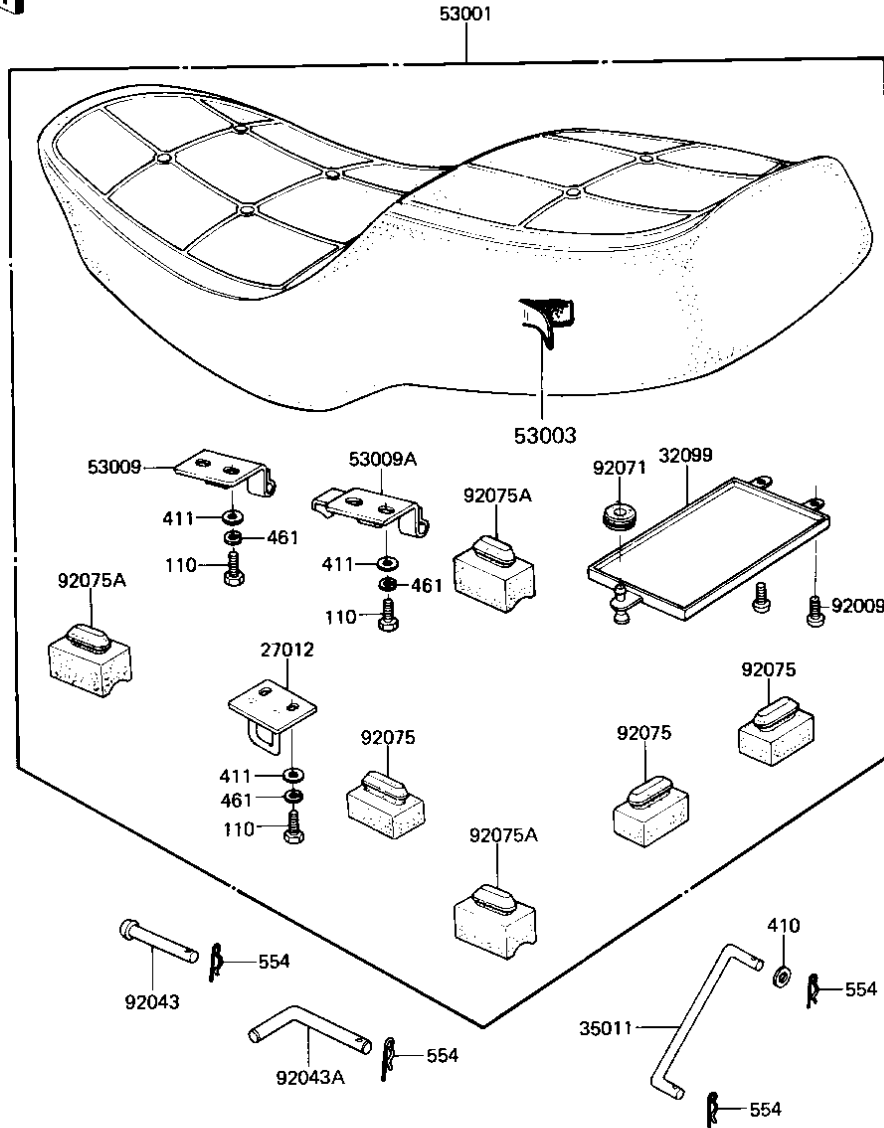

# 1982 Spectre PARTS DIAGRAM

SEAT

F2510-0132

# 1982 Spectre PARTS LIST

## SEAT

ITEM NAME	PART NUMBER	QUANTITY
HOOK,SEAT (Ref # 27012)	27012-1024	1
CASE (Ref # 32099)	32099-011	1
STOPPER,SEAT (Ref # 35011)	53054-006	1
SEAT-ASSY,DUAL (Ref # 53001)	53001-1217	1
LEATHER,SEAT (Ref # 53003)	53003-1047	1
HINGE,BLACK (Ref # 53009)	53009-017-10	1
HINGE,SEAT,RR (Ref # 53009A)	53009-1032	1
SCREW (Ref # 92009)	92009-1043	2
PIN (Ref # 92043)	53011-002	1
PIN,DUAL SEAT PIVOT (Ref # 92043A)	53011-008	1
GROMMET (Ref # 92071)	92071-056	1
DAMPER RUBBER (Ref # 92075)	92075-099	3
DAMPER RUBBER-SEAT (Ref # 92075A)	92075-156	3
BOLT-UPSET 6X14 (Ref # 110)	112B0614	6
WASHER PLAIN 6MM (Ref # 410)	410B0600	1
WASHER PLAIN 6MM (Ref # 411)	411B0600	6
WASHER SPRING 6MM (Ref # 461)	461F0600	6
PIN-SNAP,5MM (Ref # 554)	554A0500	4