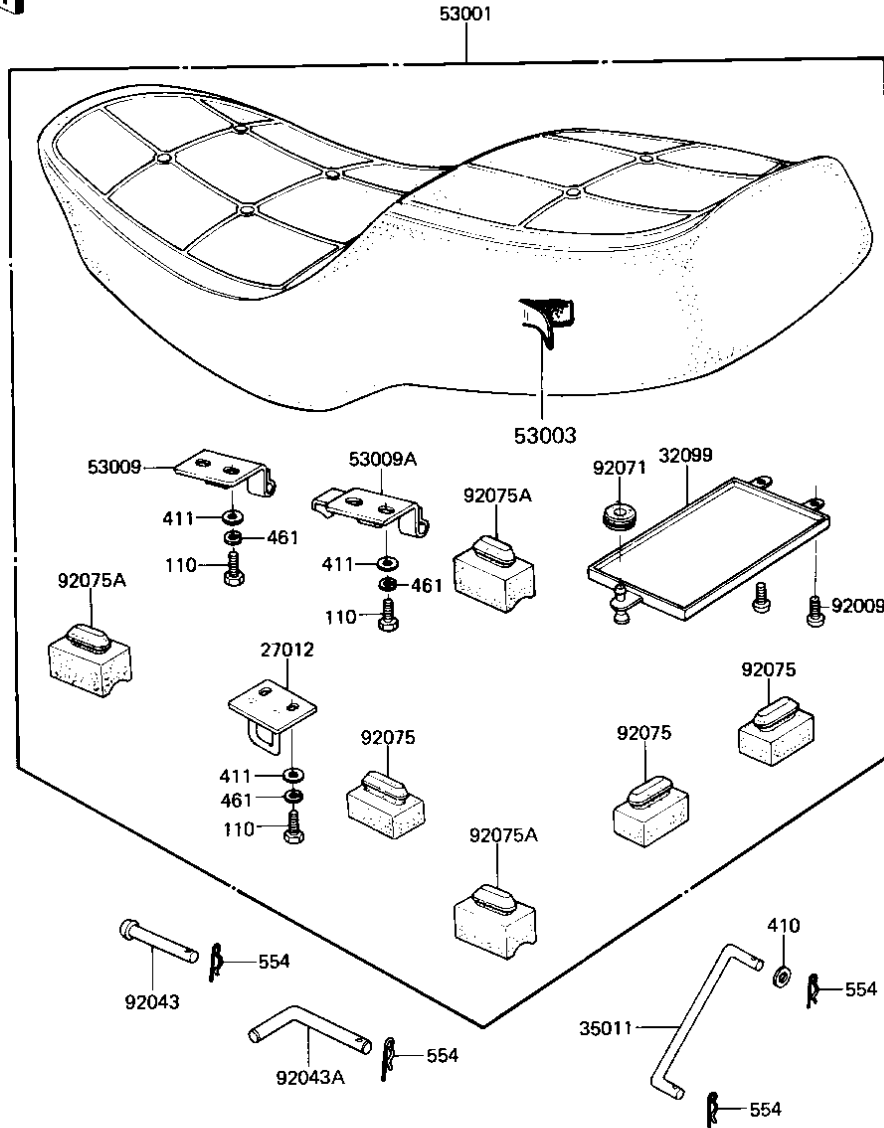

# 1983 Spectre PARTS DIAGRAM

SEAT

F2510-0132

# 1983 Spectre PARTS LIST

## SEAT

ITEM NAME	PART NUMBER	QUANTITY
HOOK,SEAT (Ref # 27012)	27012-1024	1
CASE (Ref # 32099)	32099-011	1
STOPPER,SEAT (Ref # 35011)	53054-006	1
SEAT-ASSY,DUAL (Ref # 53001)	53001-1217	1
LEATHER,SEAT (Ref # 53003)	53003-1047	1
HINGE,BLACK (Ref # 53009)	53009-017-10	1
HINGE,SEAT,RR (Ref # 53009A)	53009-1032	1
SCREW (Ref # 92009)	92009-1043	2
PIN (Ref # 92043)	53011-002	1
PIN,DUAL SEAT PIVOT (Ref # 92043A)	53011-008	1
GROMMET (Ref # 92071)	92071-056	1
DAMPER RUBBER (Ref # 92075)	92075-099	3
DAMPER RUBBER-SEAT (Ref # 92075A)	92075-156	3
BOLT-UPSET 6X14 (Ref # 110)	112B0614	6
WASHER PLAIN 6MM (Ref # 410)	410B0600	1
WASHER PLAIN 6MM (Ref # 411)	411B0600	6
WASHER SPRING 6MM (Ref # 461)	461F0600	6
PIN-SNAP,5MM (Ref # 554)	554A0500	4