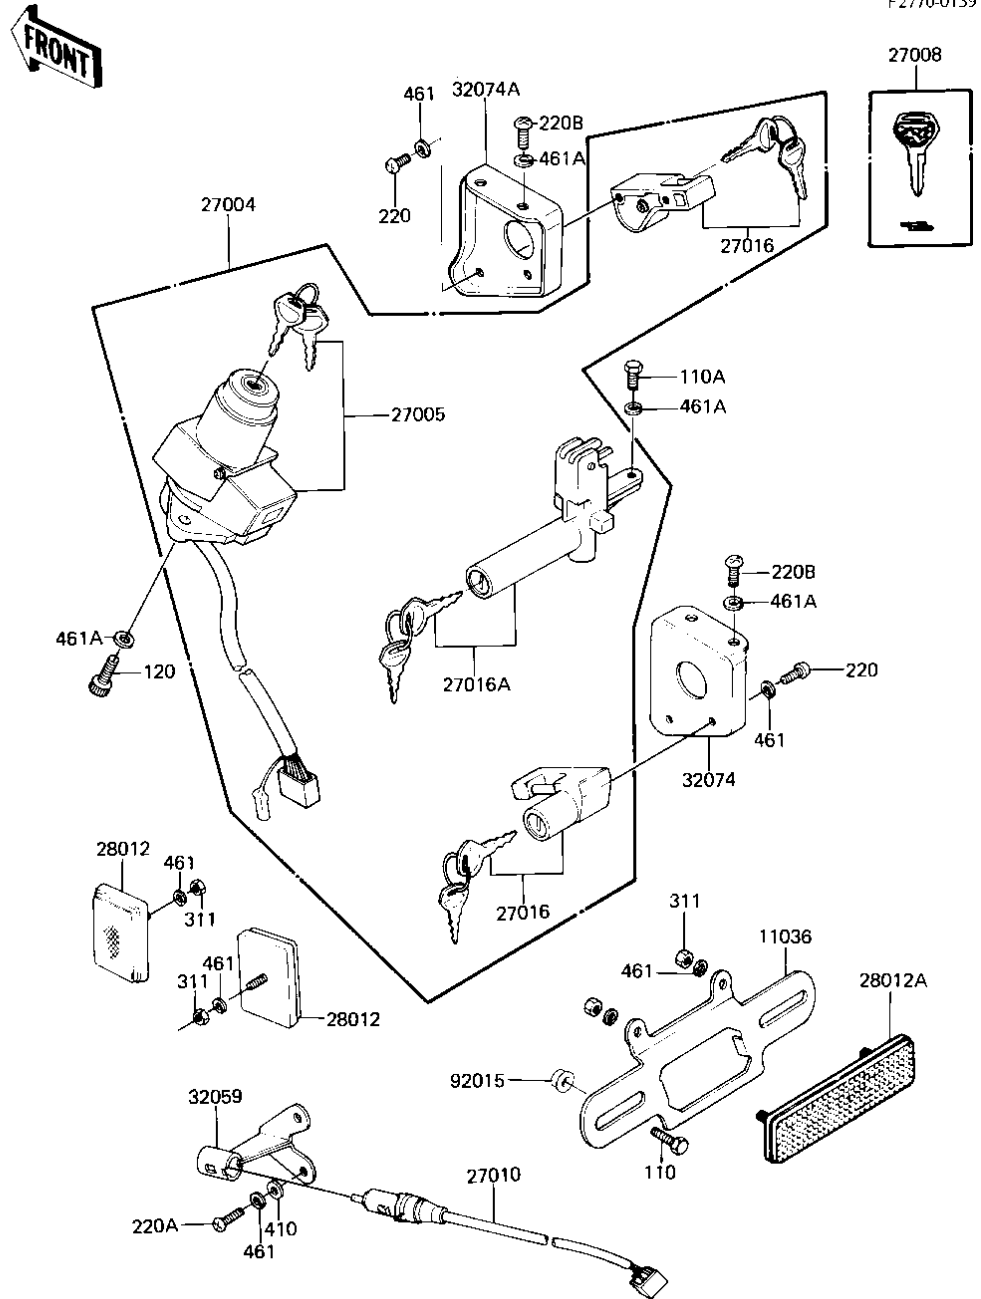

# 1983 Spectre PARTS DIAGRAM

IGNITION SWITCH/LOCKS/REFLECTORS

# 1983 Spectre PARTS LIST

## IGNITION SWITCH/LOCKS/REFLECTORS

ITEM NAME	PART NUMBER	QUANTITY
BRACKET,REFLECTOR,RR (Ref # 11036)	11036-1150	1
SWITCH-ASSY (Ref # 27004)	27004-5165	1
SWITCH-ASSY-IGNITION (Ref # 27005)	27005-5024	1
KEY-LOCK,BLANK (Ref # 27008)	27008-1103	1
SWITCH,BRAKE LAMP (Ref # 27010)	27010-1060	1
LOCK ASSY,HELMET (Ref # 27016)	27016-5038	2
LOCK-ASSY,SEAT (Ref # 27016A)	27016-5051	1
REFLECTOR,REFLEX(FRO (Ref # 28012)	28012-1003	2
REFLECTOR,REAR REFLE (Ref # 28012A)	28012-1005	1
BRACKET-SWITCH,BRAKE (Ref # 32059)	32059-1021	1
BRACKET-LOCK,HELMET, (Ref # 32074)	32074-1030	1
BRACKET-LOCK,HELMET, (Ref # 32074A)	32074-1031	1
NUT-6MM (Ref # 92015)	92015-1078	2
BOLT-UPSET,6X12 (Ref # 110)	112G0612	2
BOLT-UPSET 6X14 (Ref # 110A)	112B0614	1
BOLT-SOCKET,6X16,BLA (Ref # 120)	120S0616	2
SCREW PAN HEAD 5X8 (Ref # 220)	220B0508	4
SCREW PAN HEAD 5X12 (Ref # 220A)	220B0512	2
SCREW PAN HEAD 6X12 (Ref # 220B)	220B0612	4
NUT,5MM (Ref # 311)	311B0500	4
WASHER PLAIN 5MM (Ref # 410)	410B0500	2
WASHER SPRING 5MM (Ref # 461)	461F0500	10
WASHER SPRING 6MM (Ref # 461A)	461F0600	7