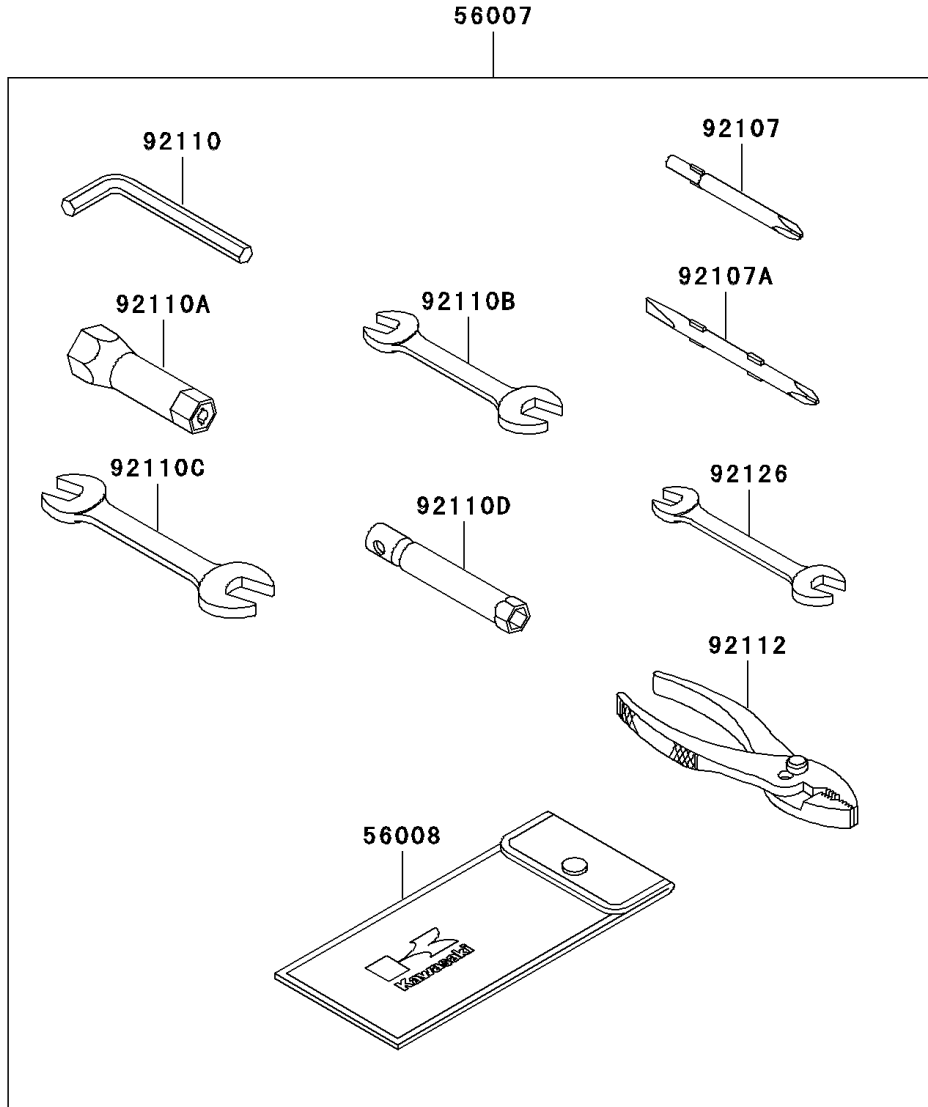

2001 Ultra 130 PARTS DIAGRAM

Owner's Tools (JH1100-B1/B2)

F3182

2001 Ultra 130 PARTS LIST

Owner's Tools(JH1100-B1/B2)

ITEM NAME	PART NUMBER	QUANTITY
CASE-ASSY,TOOL (Ref # 11021)	11021-3706	1
TOOL-KIT (Ref # 56007)	56007-3713	1
BAG,TOOL (Ref # 56008)	56008-3702	1
GROMMET (Ref # 92071)	92071-3831	2
BAND,TOOL CASE (Ref # 92072)	92072-3842	1
GASKET-LIQUID,TUBE,100G,SILVER (Ref # 92104)	92104-002	AR
TOOL-DRIVER,#3PHILLIPS (Ref # 92107)	92107-005	1
TOOL-DRIVER,#2PHILLIPS&SLOT (Ref # 92107A)	92107-1051	1
TOOL-WRENCH,ALLEN,5MM (Ref # 92110)	92110-1015	1
TOOL-WRENCH,BOX,16MM (Ref # 92110A)	92110-1116	1
TOOL-WRENCH,OPEN END,10X12 (Ref # 92110B)	92110-1152	1
TOOL-WRENCH,OPEN END,14X17 (Ref # 92110C)	92110-1153	1
TOOL-WRENCH,BOX,10MM (Ref # 92110D)	92110-1156	1
TOOL-PLIERS (Ref # 92112)	92112-1001	1
TOOL-WRENCH,OPEN END,8X10 (Ref # 92126)	92126-004	1