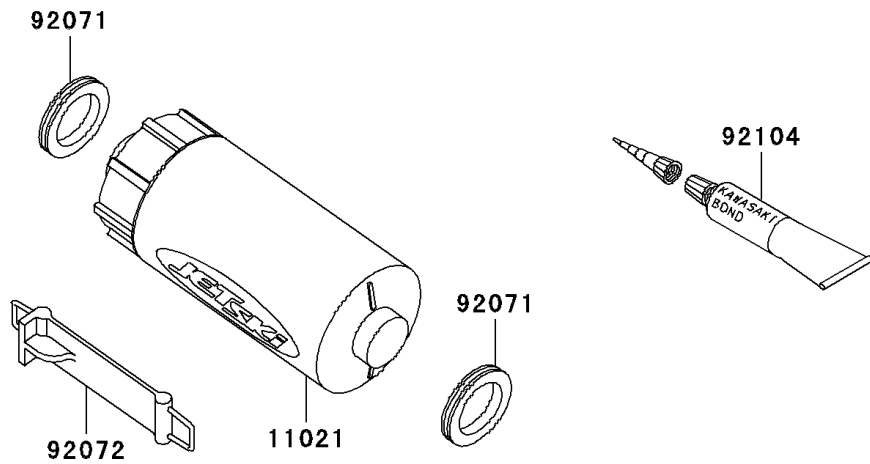

2001 Ultra 130 PARTS DIAGRAM

Owner's Tools (JH1100-B1/B2)

F3182

2001 Ultra 130 PARTS LIST

Owner's Tools(JH1100-B1/B2)

ITEM NAME	PART NUMBER	QUANTITY
CASE-ASSY,TOOL (Ref # 11021)	11021-3706	1
TOOL-KIT (Ref # 56007)	56007-3713	1
BAG,TOOL (Ref # 56008)	56008-3702	1
GROMMET (Ref # 92071)	92071-3831	2
BAND,TOOL CASE (Ref # 92072)	92072-3842	1
GASKET-LIQUID,TUBE,100G,SILVER (Ref # 92104)	92104-002	AR
TOOL-DRIVER,#3PHILLIPS (Ref # 92107)	92107-005	1
TOOL-DRIVER,#2PHILLIPS&SLOT (Ref # 92107A)	92107-1051	1
TOOL-WRENCH,ALLEN,5MM (Ref # 92110)	92110-1015	1
TOOL-WRENCH,BOX,16MM (Ref # 92110A)	92110-1116	1
TOOL-WRENCH,OPEN END,10X12 (Ref # 92110B)	92110-1152	1
TOOL-WRENCH,OPEN END,14X17 (Ref # 92110C)	92110-1153	1
TOOL-WRENCH,BOX,10MM (Ref # 92110D)	92110-1156	1
TOOL-PLIERS (Ref # 92112)	92112-1001	1
TOOL-WRENCH,OPEN END,8X10 (Ref # 92126)	92126-004	1