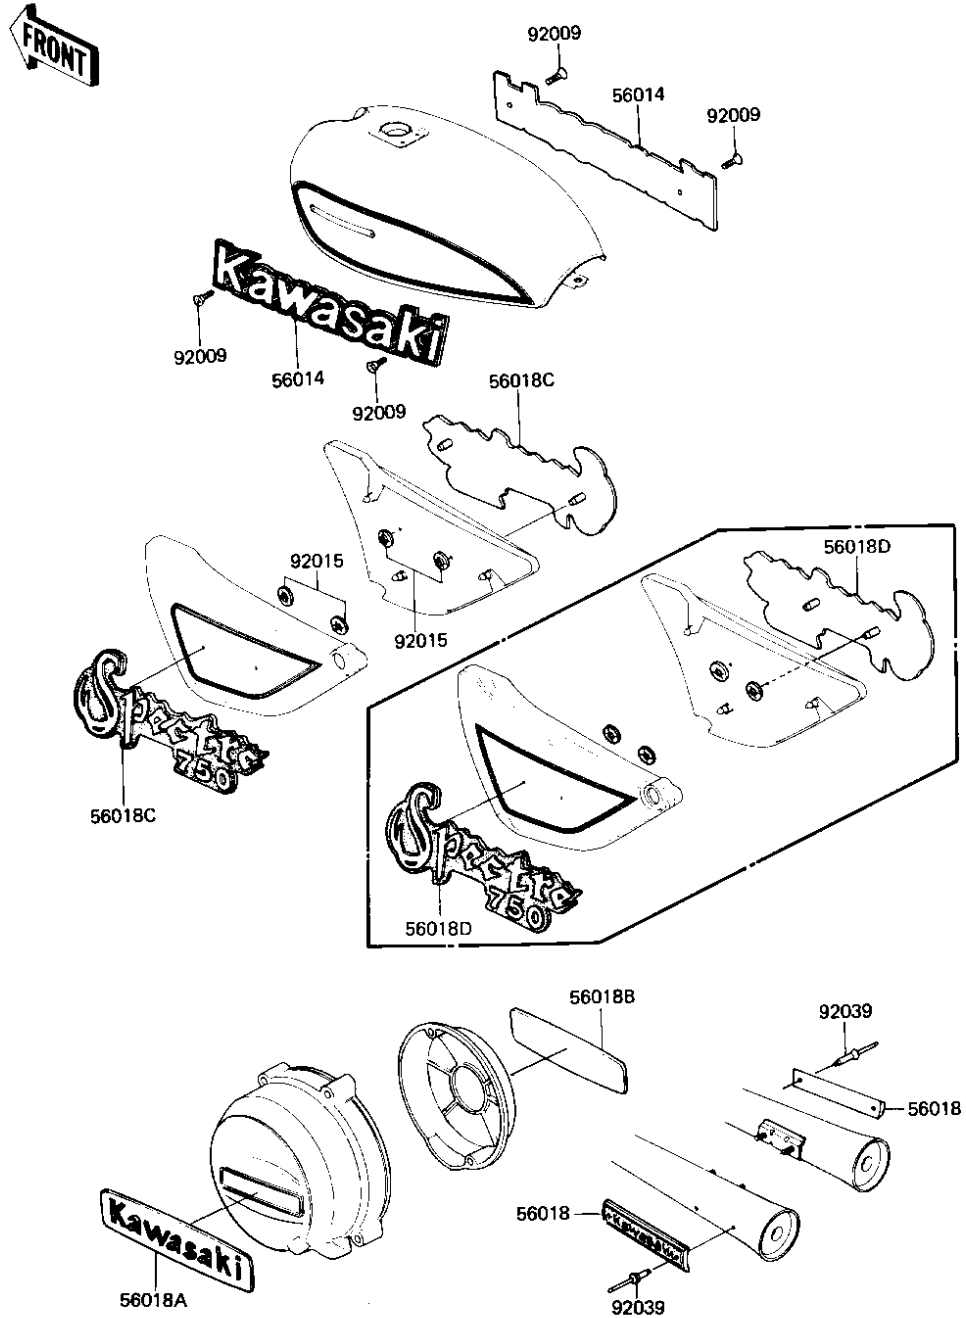

1982 Spectre PARTS DIAGRAM

LABELS

F2860-0144

1982 Spectre PARTS LIST

LABELS

ITEM NAME	PART NUMBER	QUANTITY
EMBLEM,FUEL TANK (Ref # 56014)	56014-1043	2
MARK,MUFFLER,KAWASAK (Ref # 56018)	56018-1419	2
MARK,GENERATOR COVER (Ref # 56018A)	56018-1291	1
MARK,GOVERNOR CAP (Ref # 56018B)	56018-1292	1
MARK,SIDE COVER (Ref # 56018C)	56018-1301	2
SCREW-CSK-CROS (Ref # 92009)	221C0306	4
NUT,LOCK,3MM (Ref # 92015)	92018-005	4
RIVET,BLIND,1.93X26, (Ref # 92039)	92039-1030	4