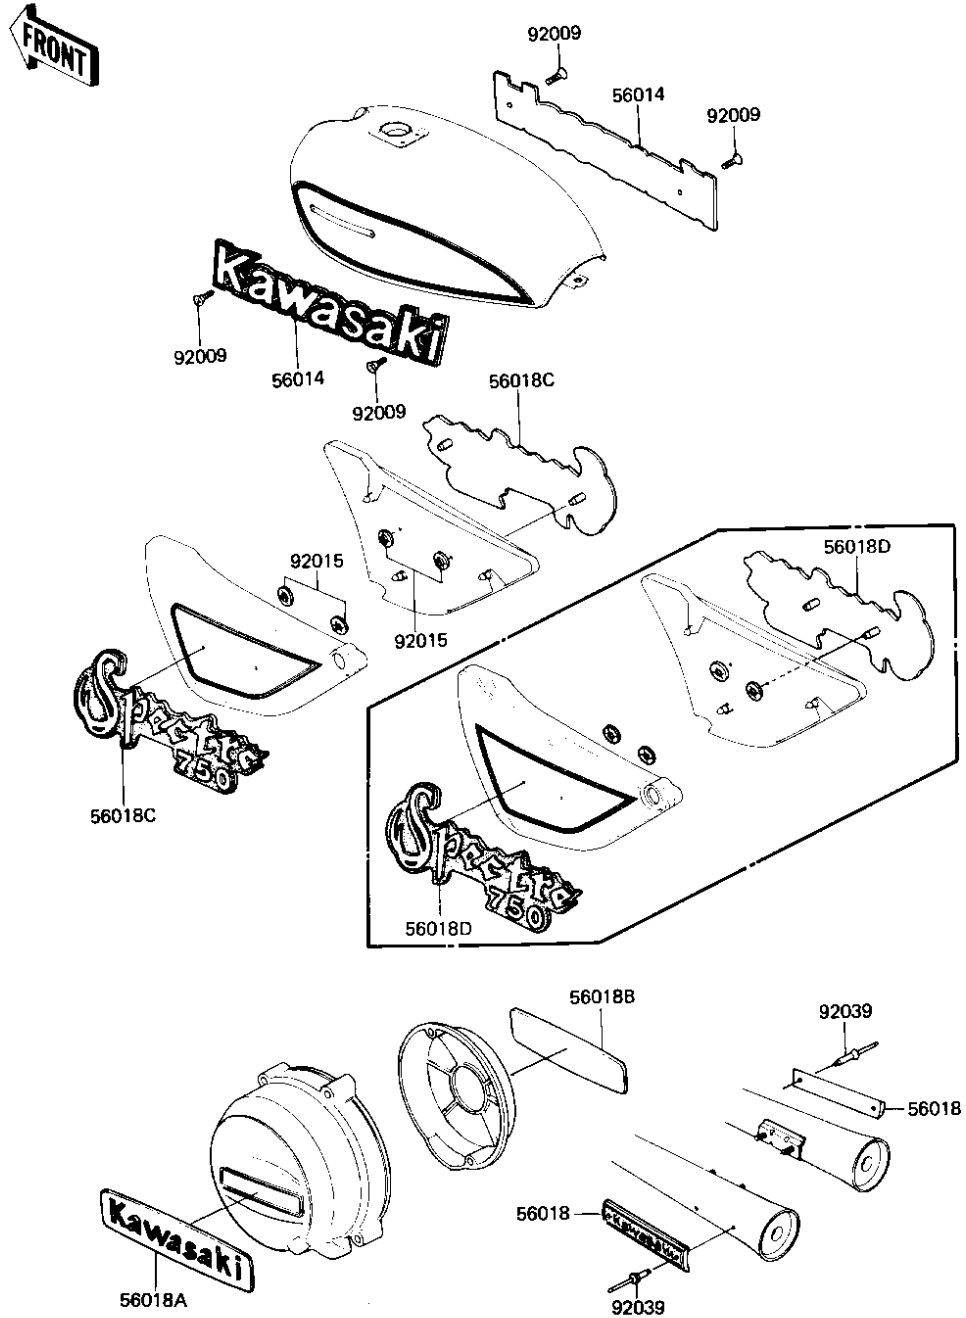

# 1983 Spectre PARTS DIAGRAM

LABELS

F2860-0144

# 1983 Spectre PARTS LIST

## LABELS

ITEM NAME	PART NUMBER	QUANTITY
EMBLEM,FUEL TANK (Ref # 56014)	56014-1043	2
MARK,MUFFLER,KAWASAK (Ref # 56018)	56018-1419	2
MARK,GENERATOR COVER (Ref # 56018A)	56018-1291	1
MARK,GOVERNOR CAP (Ref # 56018B)	56018-1292	1
MARK,SIDE COVER (Ref # 56018D)	56018-1333	2
SCREW-CSK-CROS (Ref # 92009)	221C0306	4
NUT,LOCK,3MM (Ref # 92015)	92018-005	4
RIVET,BLIND,1.93X26, (Ref # 92039)	92039-1030	4