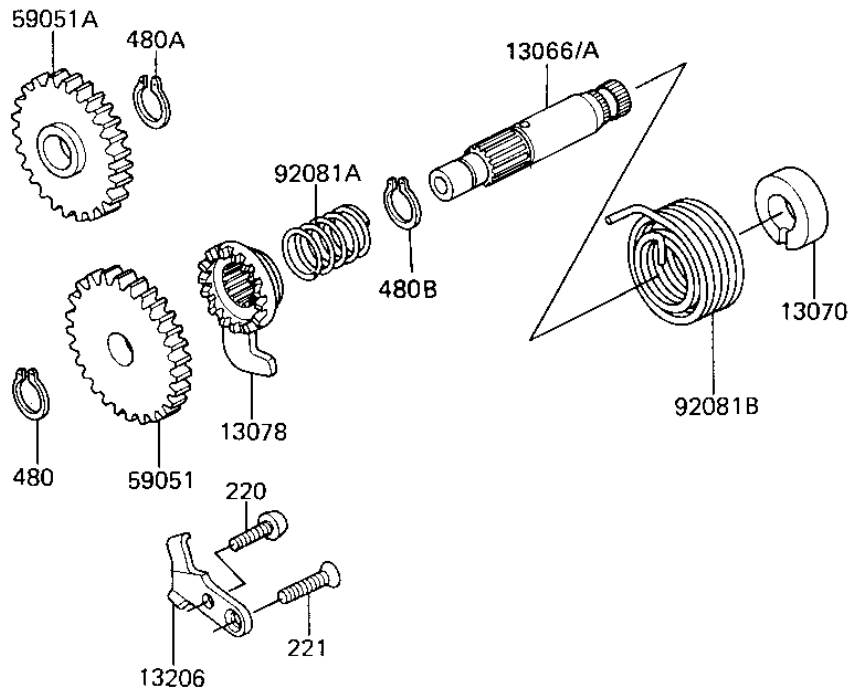

1984 KX60 PARTS DIAGRAM

KICKSTARTER MECHANISM

E1340-0031

1984 KX60 PARTS LIST

KICKSTARTER MECHANISM

| ITEM NAME | PART NUMBER | QUANTITY |
|-------------------------------------|-------------|----------|
| BOSS,KICK PEDAL (Ref # 13061) | 13061-1053 | 1 |
| LEVER-ASSY-KICK,PEDAL (Ref # 13064) | 13064-1035 | 1 |
| SHAFT-KICK (Ref # 13066A) | 13066-1027 | 1 |
| GUIDE,KICK SPRING (Ref # 13070) | 13070-1034 | 1 |
| RATCHET (Ref # 13078) | 13078-1004 | 1 |
| GUIDE-KICK,RATCHET (Ref # 13206) | 13206-1008 | 1 |
| GEAR,KICK,32T (Ref # 59051) | 59051-1026 | 1 |
| GEAR,IDLE,30T (Ref # 59051A) | 59051-1027 | 1 |
| PIN,KICK PEDAL (Ref # 92043) | 92043-1050 | 1 |
| SPRING KICK PEDAL (Ref # 92081) | 92081-020 | 1 |
| SPRING,RATCHET (Ref # 92081A) | 92081-122 | 1 |
| SPRING,KICK (Ref # 92081B) | 92081-1434 | 1 |
| BOLT-FLANGED,6X20 (Ref # 130) | 130P0620 | 1 |
| SCREW PAN HEAD 6X16 (Ref # 220) | 220B0616 | 1 |
| SCREW 6X18 (Ref # 221) | 221B0618 | 1 |
| CIRCLIP 12MM (Ref # 480) | 480J1200 | 1 |
| CIRCLIP 15MM (Ref # 480A) | 480J1500 | 1 |
| CIRCLIP 5MM (Ref # 482) | 482K5000 | 1 |
| BALL STEEL 1/4' (Ref # 600) | 600A0800 | 1 |