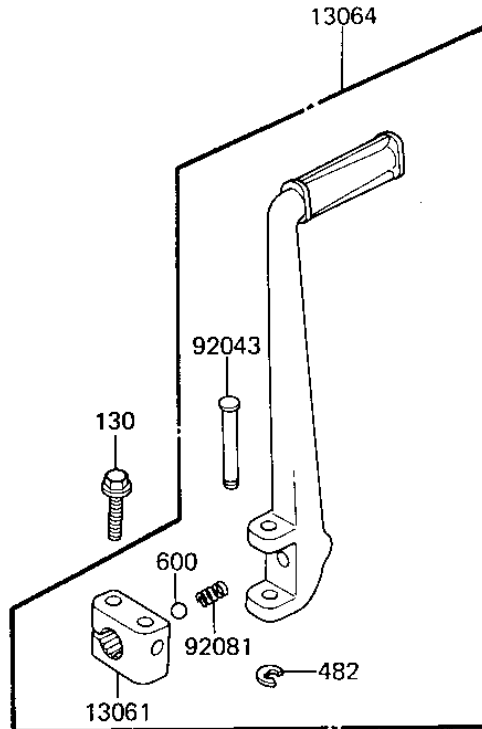

1984 KX60 PARTS DIAGRAM

KICKSTARTER MECHANISM

E1340-0031

1984 KX60 PARTS LIST

KICKSTARTER MECHANISM

| ITEM NAME | PART NUMBER | QUANTITY |
|-------------------------------------|-------------|----------|
| BOSS,KICK PEDAL (Ref # 13061) | 13061-1053 | 1 |
| LEVER-ASSY-KICK,PEDAL (Ref # 13064) | 13064-1035 | 1 |
| SHAFT-KICK (Ref # 13066A) | 13066-1027 | 1 |
| GUIDE,KICK SPRING (Ref # 13070) | 13070-1034 | 1 |
| RATCHET (Ref # 13078) | 13078-1004 | 1 |
| GUIDE-KICK,RATCHET (Ref # 13206) | 13206-1008 | 1 |
| GEAR,KICK,32T (Ref # 59051) | 59051-1026 | 1 |
| GEAR,IDLE,30T (Ref # 59051A) | 59051-1027 | 1 |
| PIN,KICK PEDAL (Ref # 92043) | 92043-1050 | 1 |
| SPRING KICK PEDAL (Ref # 92081) | 92081-020 | 1 |
| SPRING,RATCHET (Ref # 92081A) | 92081-122 | 1 |
| SPRING,KICK (Ref # 92081B) | 92081-1434 | 1 |
| BOLT-FLANGED,6X20 (Ref # 130) | 130P0620 | 1 |
| SCREW PAN HEAD 6X16 (Ref # 220) | 220B0616 | 1 |
| SCREW 6X18 (Ref # 221) | 221B0618 | 1 |
| CIRCLIP 12MM (Ref # 480) | 480J1200 | 1 |
| CIRCLIP 15MM (Ref # 480A) | 480J1500 | 1 |
| CIRCLIP 5MM (Ref # 482) | 482K5000 | 1 |
| BALL STEEL 1/4' (Ref # 600) | 600A0800 | 1 |