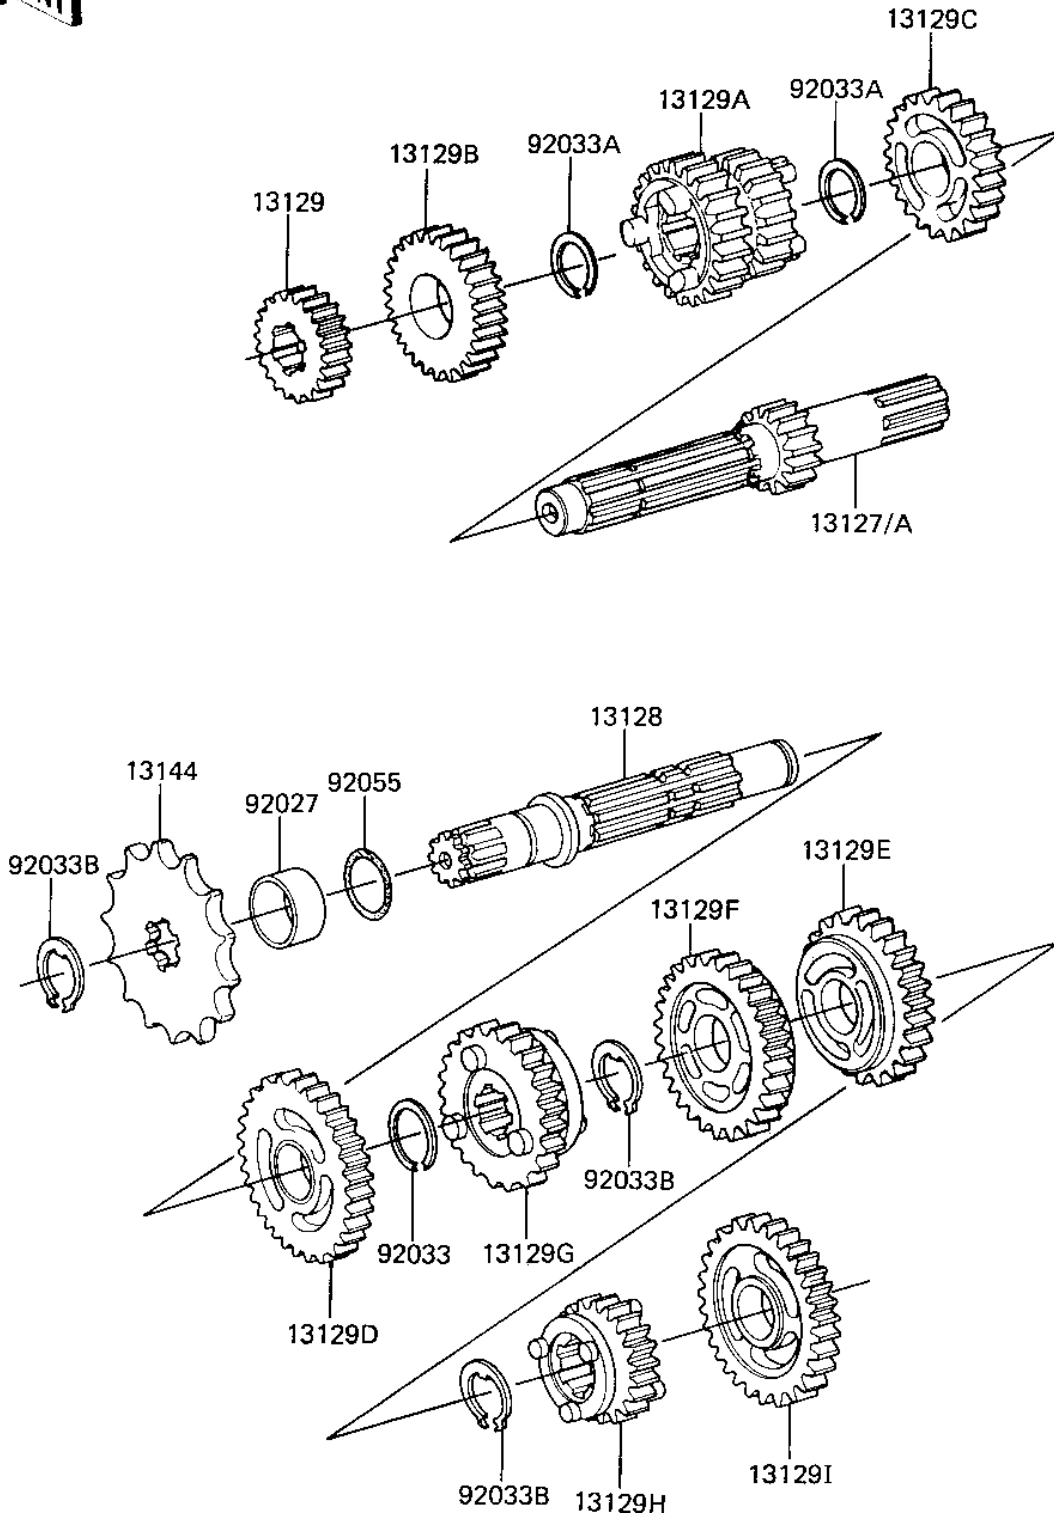

1984 KX60 PARTS DIAGRAM

TRANSMISSION

E1361-0087

1984 KX60 PARTS LIST

TRANSMISSION

ITEM NAME	PART NUMBER	QUANTITY
SHAFT-TRANSMISSION IN (Ref # 13127A)	13127-1105	1
SHAFT,OUTPUT (Ref # 13128)	13128-1028	1
2ND GEAR,16T (Ref # 13129)	13129-1215	1
GEAR,INPUT 3RD&4TH,18 (Ref # 13129A)	13129-1342	1
GEAR,INPUT 5TH,23T (Ref # 13129B)	13129-1343	1
GEAR,INPUT TOP,24T (Ref # 13129C)	13129-1344	1
GEAR,OUTPUT 2ND,34T (Ref # 13129D)	13129-1345	1
GEAR,OUTPUT 3RD,31T (Ref # 13129E)	13129-1346	1
GEAR,OUTPUT 4TH,30T (Ref # 13129F)	13129-1347	1
GEAR,OUTPUT 5TH,28T (Ref # 13129G)	13129-1348	1
GEAR,OUTPUT TOP,26T (Ref # 13129H)	13129-1349	1
GEAR,OUTPUT LOW,37T (Ref # 13129I)	13129-1515	1
SPROCKET,ENGINE,13T (Ref # 13144)	13144-1023	1
COLLAR,ENG SPROCKET (Ref # 92027)	92027-1077	1
CIRCLIP,18MM (Ref # 92033)	92033-029	1
RING,SNAP (Ref # 92033A)	92033-1060	2
RING-SNAP,18MM (Ref # 92033B)	92033-1079	3
"O" RING (Ref # 92055)	92055-022	1