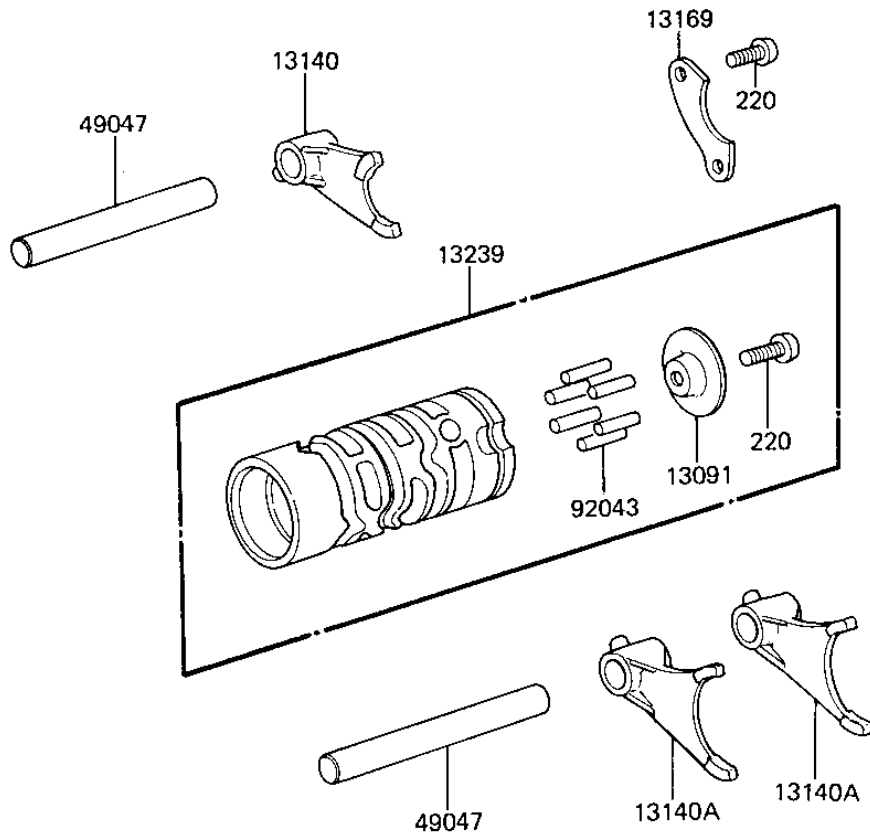

# 1984 KX60 PARTS DIAGRAM

GEAR CHANGE DRUM & FORKS

E1362-0056

# 1984 KX60 PARTS LIST

## GEAR CHANGE DRUM & FORKS

ITEM NAME	PART NUMBER	QUANTITY
HOLDER CHANGE DRUM (Ref # 13091)	13091-1098	1
FORK-SHIFT (Ref # 13140)	13140-1060	1
FORK-SHIFT (Ref # 13140A)	13140-1061	2
PLATE,CHANGE DRUM (Ref # 13169)	13169-1309	1
DRUM-ASSY-CHANGE (Ref # 13239)	13239-1065	1
ROD,SHIFT,10X90 (Ref # 49047)	49047-1009	2
PIN,CHANG DRUM (Ref # 92043)	92042-029	6
SCREW PAN HEAD 6X14 (Ref # 220)	220B0614	2