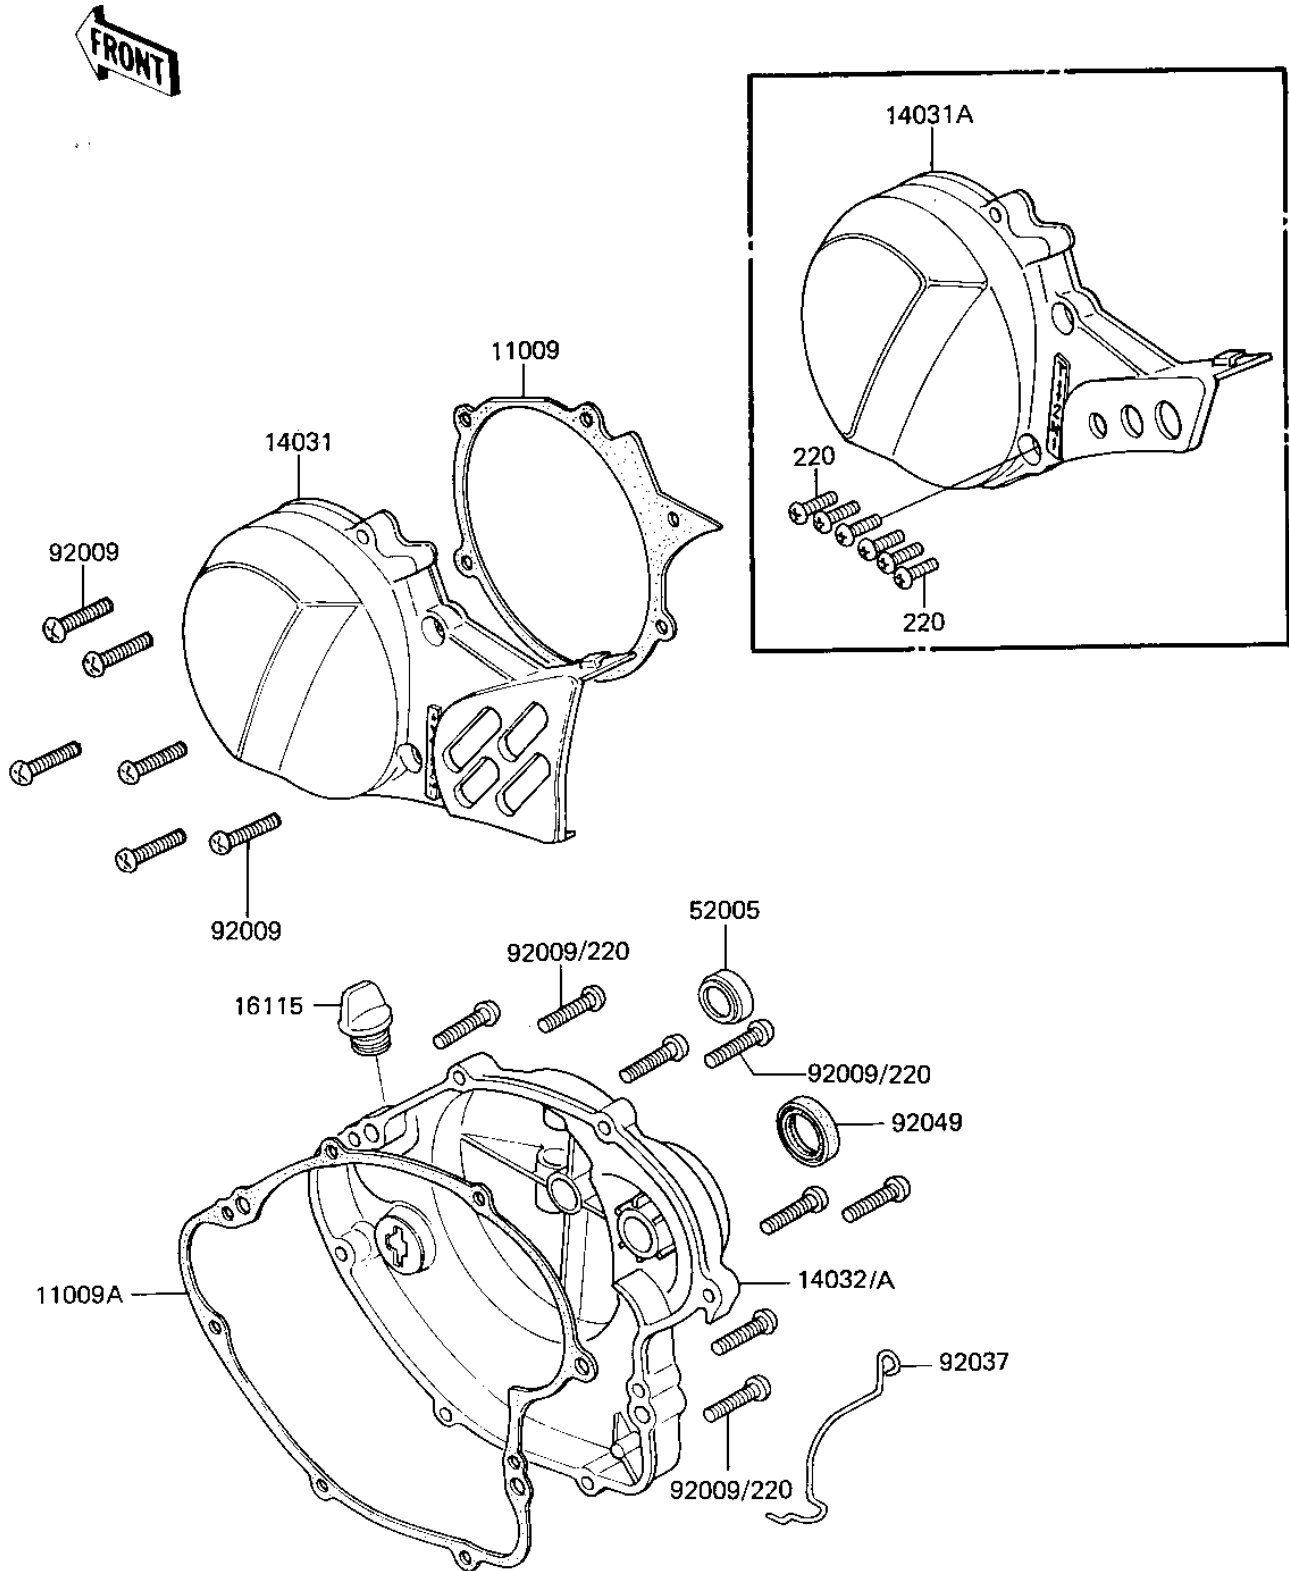

1983 KX60 PARTS DIAGRAM

ENGINE COVERS

E1431-0136

1983 KX60 PARTS LIST

ENGINE COVERS

ITEM NAME	PART NUMBER	QUANTITY
GASKET,GENERATOR COVE (Ref # 11009)	11009-1974	1
GASKET,CLUTCH COVER (Ref # 11009A)	11009-1976	1
COVER-GENERATOR (Ref # 14031)	14031-1185	1
COVER-CLUTCH (Ref # 14032)	14032-5013	1
FILLER,OIL (Ref # 16115)	16115-018	1
GAUGE,OIL LEVEL (Ref # 52005)	52005-1005	1
SCREW-PAN-CROS,6X25,B (Ref # 92009)	220C0625	14
CLAMP (Ref # 92037)	92037-1236	1
OIL SEAL SB16244 (Ref # 92049)	92049-002	1