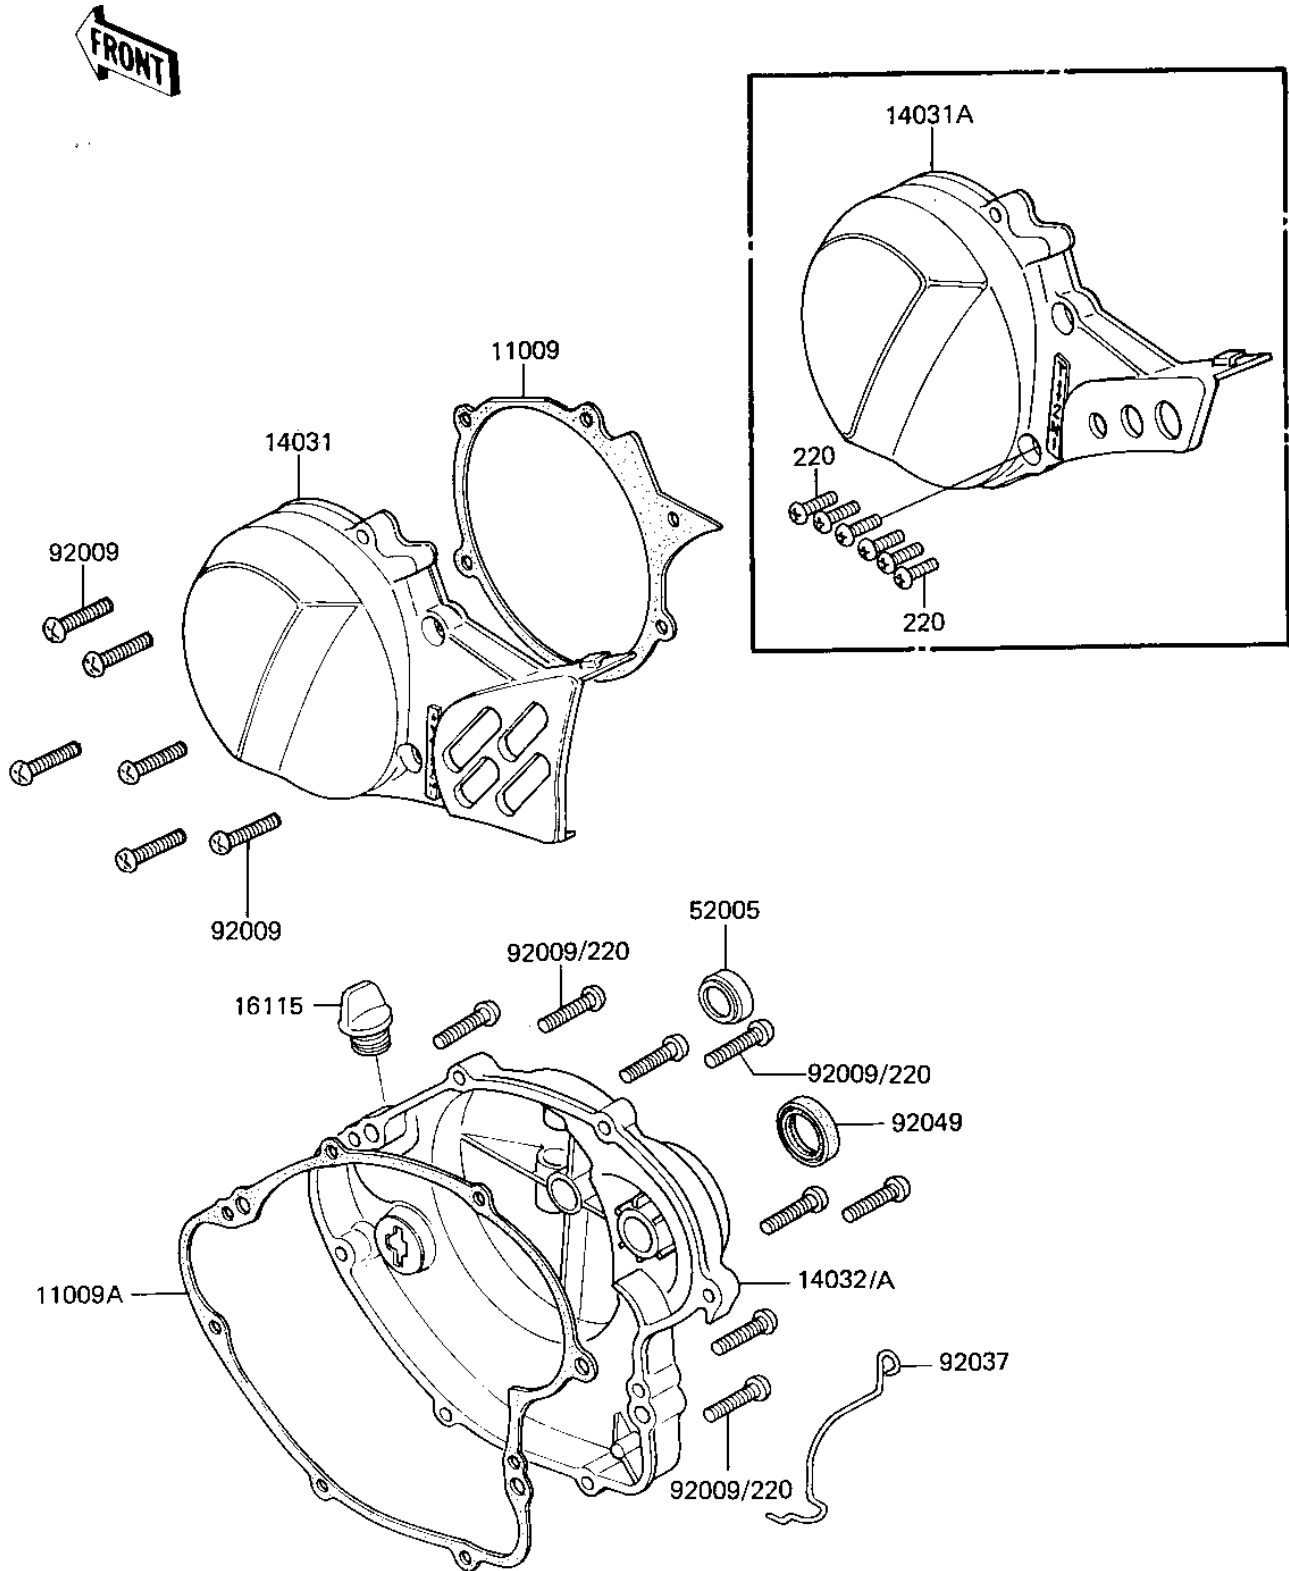

1984 KX60 PARTS DIAGRAM

ENGINE COVERS

E1431-0136

1984 KX60 PARTS LIST

ENGINE COVERS

ITEM NAME	PART NUMBER	QUANTITY
GASKET,GENERATOR COVE (Ref # 11009)	11009-1974	1
GASKET,CLUTCH COVER (Ref # 11009A)	11009-1976	1
COVER-GENERATOR (Ref # 14031A)	14031-1185	1
COVER-CLUTCH (Ref # 14032A)	14032-1164	1
FILLER,OIL (Ref # 16115)	16115-018	1
GAUGE,OIL LEVEL (Ref # 52005)	52005-1005	1
CLAMP (Ref # 92037)	92037-1236	1
OIL SEAL SB16244 (Ref # 92049)	92049-002	1
SCREW-PAN-CROS,6X25,B (Ref # 220)	220C0625	14