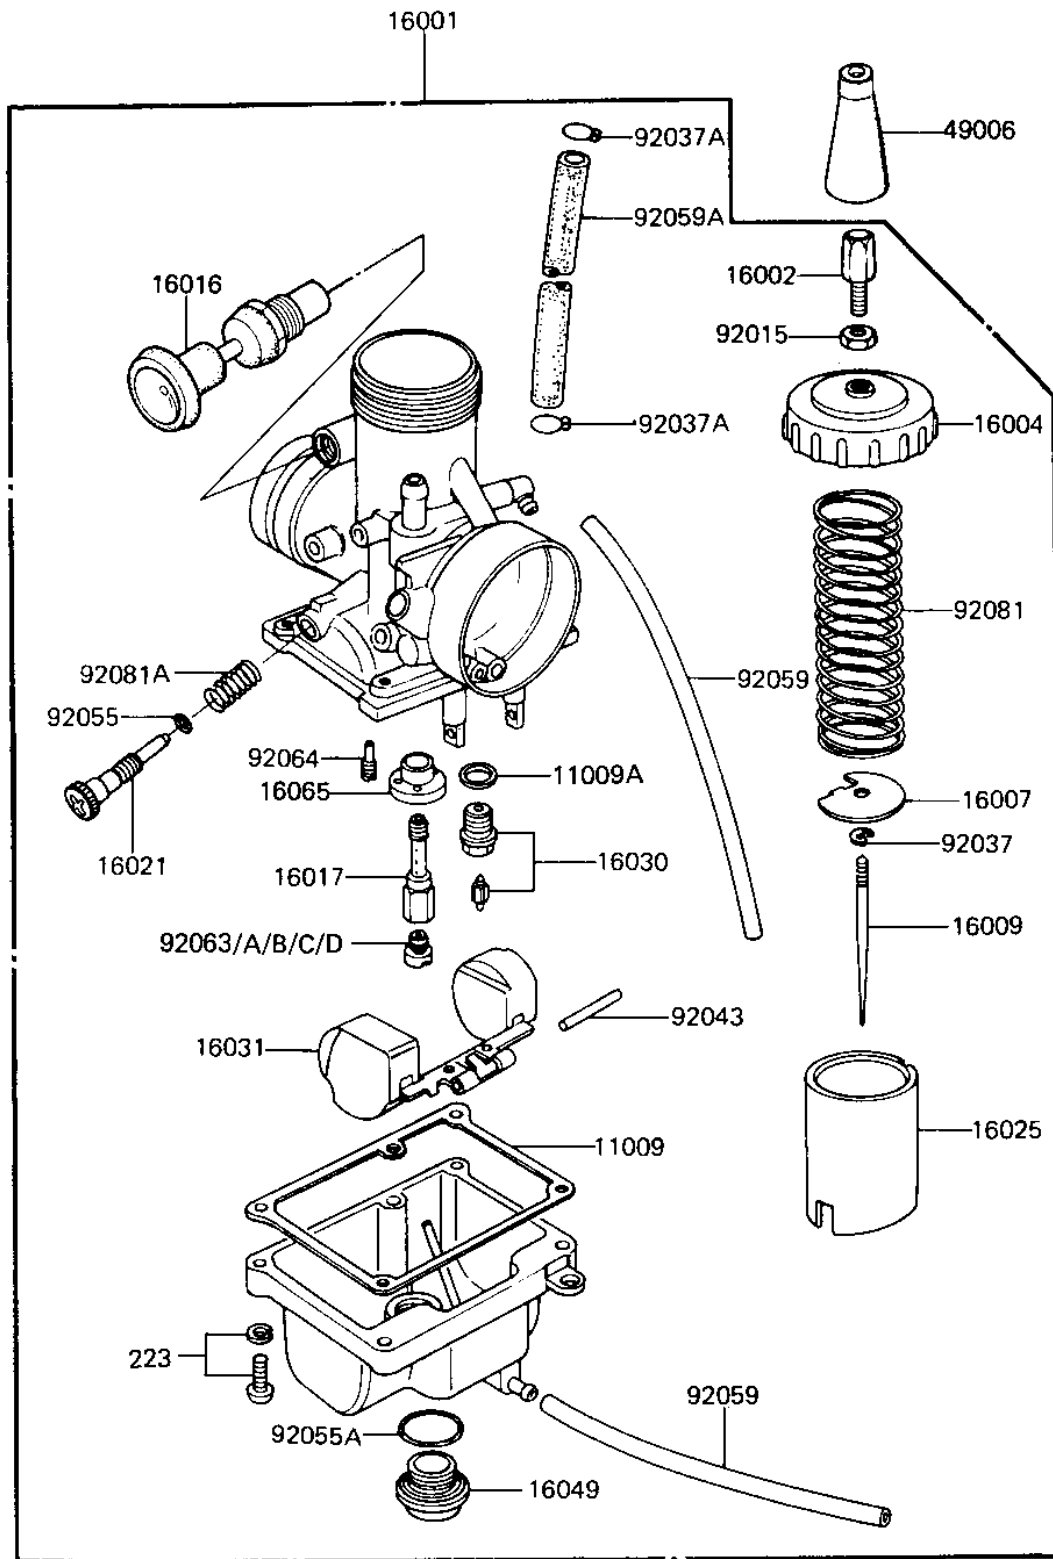

# 1984 KX60 PARTS DIAGRAM

CARBURETOR (KX60-A1)

E1611-0094

# 1984 KX60 PARTS LIST

## CARBURETOR (KX60-A1)

ITEM NAME	PART NUMBER	QUANTITY
GASKET,FLOAT CHAMBER (Ref # 11009)	11009-1147	1
WASHER FLOAT VLV SEAT (Ref # 11009A)	16029-004	1
CARBURETOR (Ref # 16001)	16001-1548	1
ADJUSTER,CABLE (Ref # 16002)	16002-017	1
CAP,MIXING CHAMBER (Ref # 16004)	16004-025	1
SPRING SEAT,THRTL VL (Ref # 16007)	16007-023	1
NEEDLE-JET,5113-2 (Ref # 16009)	16009-1128	1
PLUNGER (Ref # 16016)	16016-1027	1
JET NEEDLE, 0-2 (Ref # 16017)	16017-1123	1
SCREW-THROTTLE STOP (Ref # 16021)	16021-1042	1
VALVE,THROTTLE,C.A1.5 (Ref # 16025)	16025-1028	1
FLOAT VALVE ASSY (Ref # 16030)	16030-005	1
FLOAT (Ref # 16031)	16031-1005	1
COVER,MAIN JET (Ref # 16049)	16049-1001	1
HOLDER,NEEDLE JET (Ref # 16065)	16065-1020	1
CAP,CARBURETOR (Ref # 49006)	16036-007	1
NUT-CABLE ADJUST LOCK (Ref # 92015)	16003-006	1
CIRCLIP (Ref # 92037)	16008-010	1
CLAMP-PIPE (Ref # 92037A)	92037-072	2
FLOAT PIN (Ref # 92043)	16032-003	1
"0" RING (Ref # 92055)	92055-044	1
"0" RING,MAIN JET COV (Ref # 92055A)	92055-1061	1
TUBE,3X5X300 (Ref # 92059)	92059-1755	2
TUBE,5.3X10.5X150 (Ref # 92059A)	92059-1129	1
MAIN JET NO 125R (Ref # 92063)	92063-055	1
JET-MAIN,#A127.5 (Ref # 92063A)	92063-1100	1
MAIN JET NO 130R (Ref # 92063B)	92063-057	1
MAIN JET NO 120R (Ref # 92063C)	92063-078	1
JET-MAIN,#A122.5 (Ref # 92063D)	92063-1101	1

# 1984 KX60 PARTS LIST

CARBURETOR (KX60-A1)

ITEM NAME	PART NUMBER	QUANTITY
JET-PILOT,#45 (Ref # 92064)	92064-1060	1
SPRING,THROTTLE VALV (Ref # 92081)	16006-023	1
SPRING,THROTTLE ADJST (Ref # 92081A)	92081-1152	1
SCREW-PAN-WS-CROS (Ref # 223)	223B0416	4