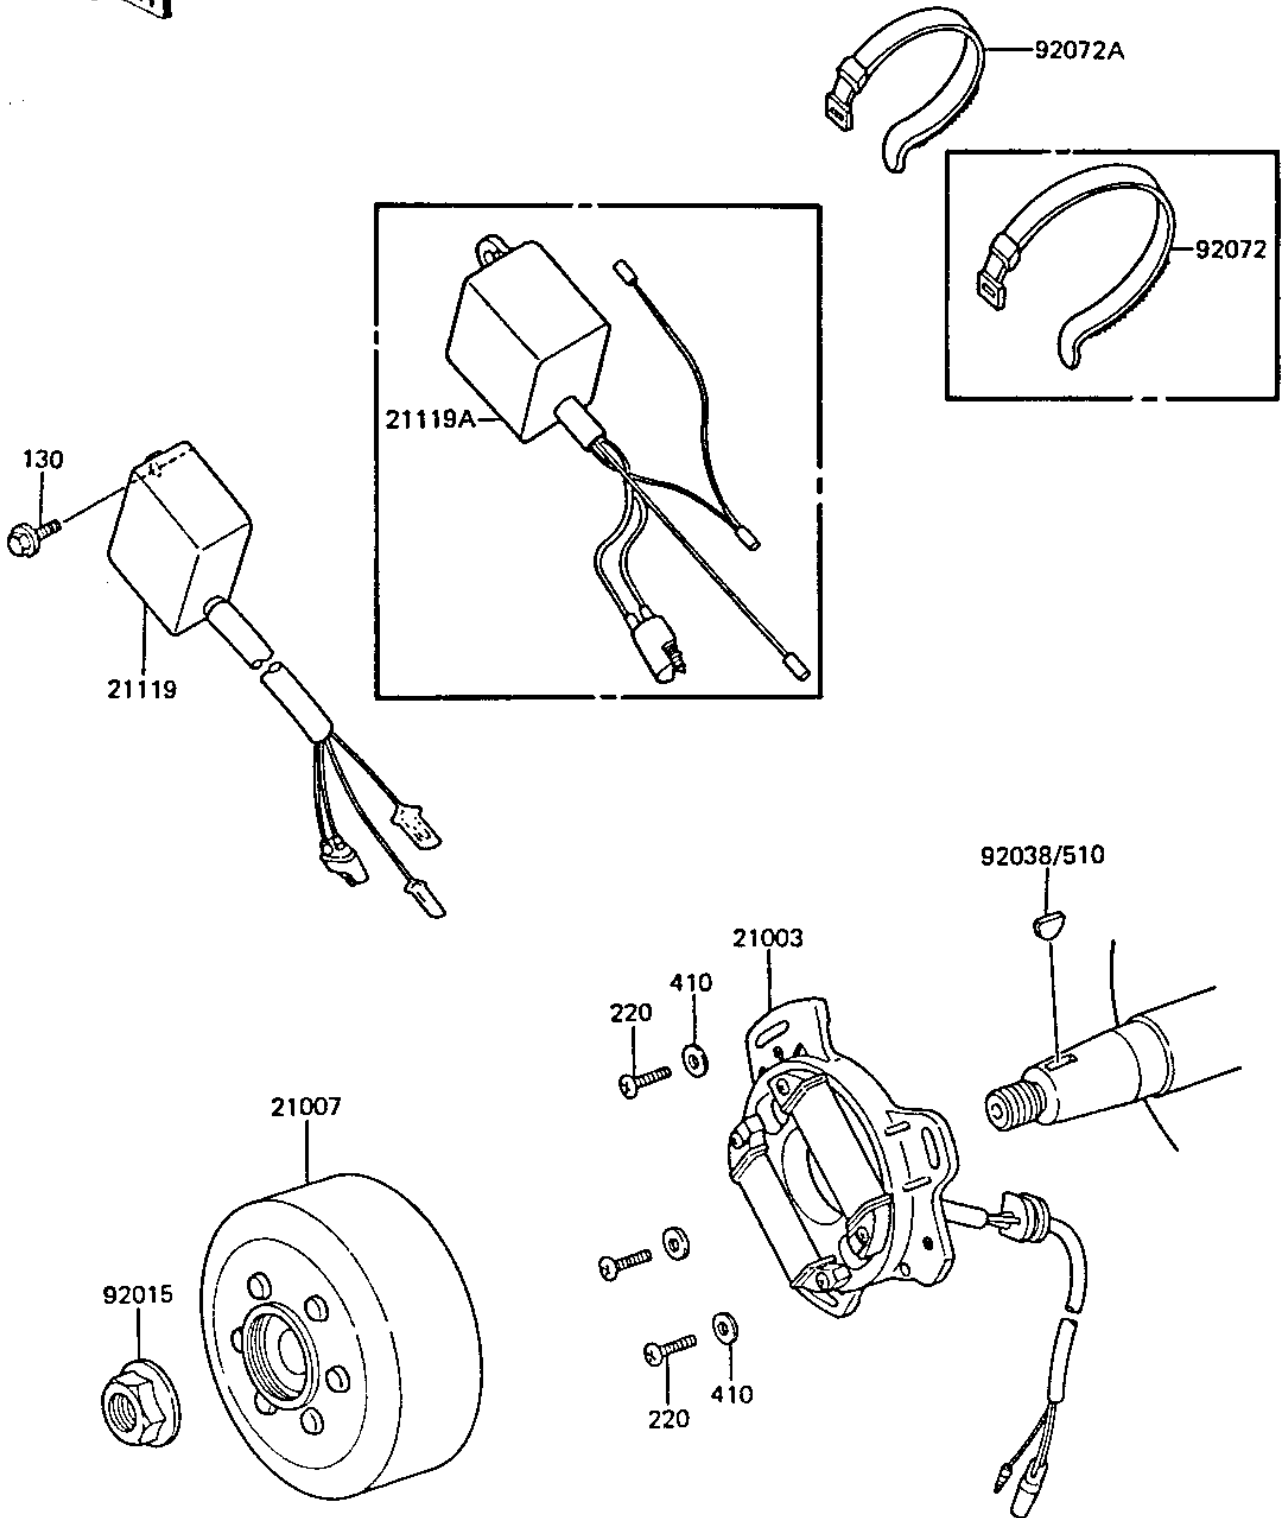

1983 KX60 PARTS DIAGRAM

IGNITION/GENERATOR

E1810-0069

1983 KX60 PARTS LIST

IGNITION/GENERATOR

ITEM NAME	PART NUMBER	QUANTITY
STATOR (Ref # 21003)	21003-1240	1
FLYWHEEL,MAGNETO (Ref # 21007)	21007-1018	1
IGNITER (Ref # 21119)	21119-1115	1
NUT,10MM (Ref # 92015)	92015-1415	1
BAND,WIRING HARNESS (Ref # 92072A)	92072-056	1
BOLT-FLANGED,6X16 (Ref # 130)	130G0616	1
SCREW-PAN-CROS (Ref # 220)	220B0514	3
WASHER PLAIN 5MM (Ref # 410)	410B0500	3
WOODRUFF KEY (Ref # 510)	510A3200	1