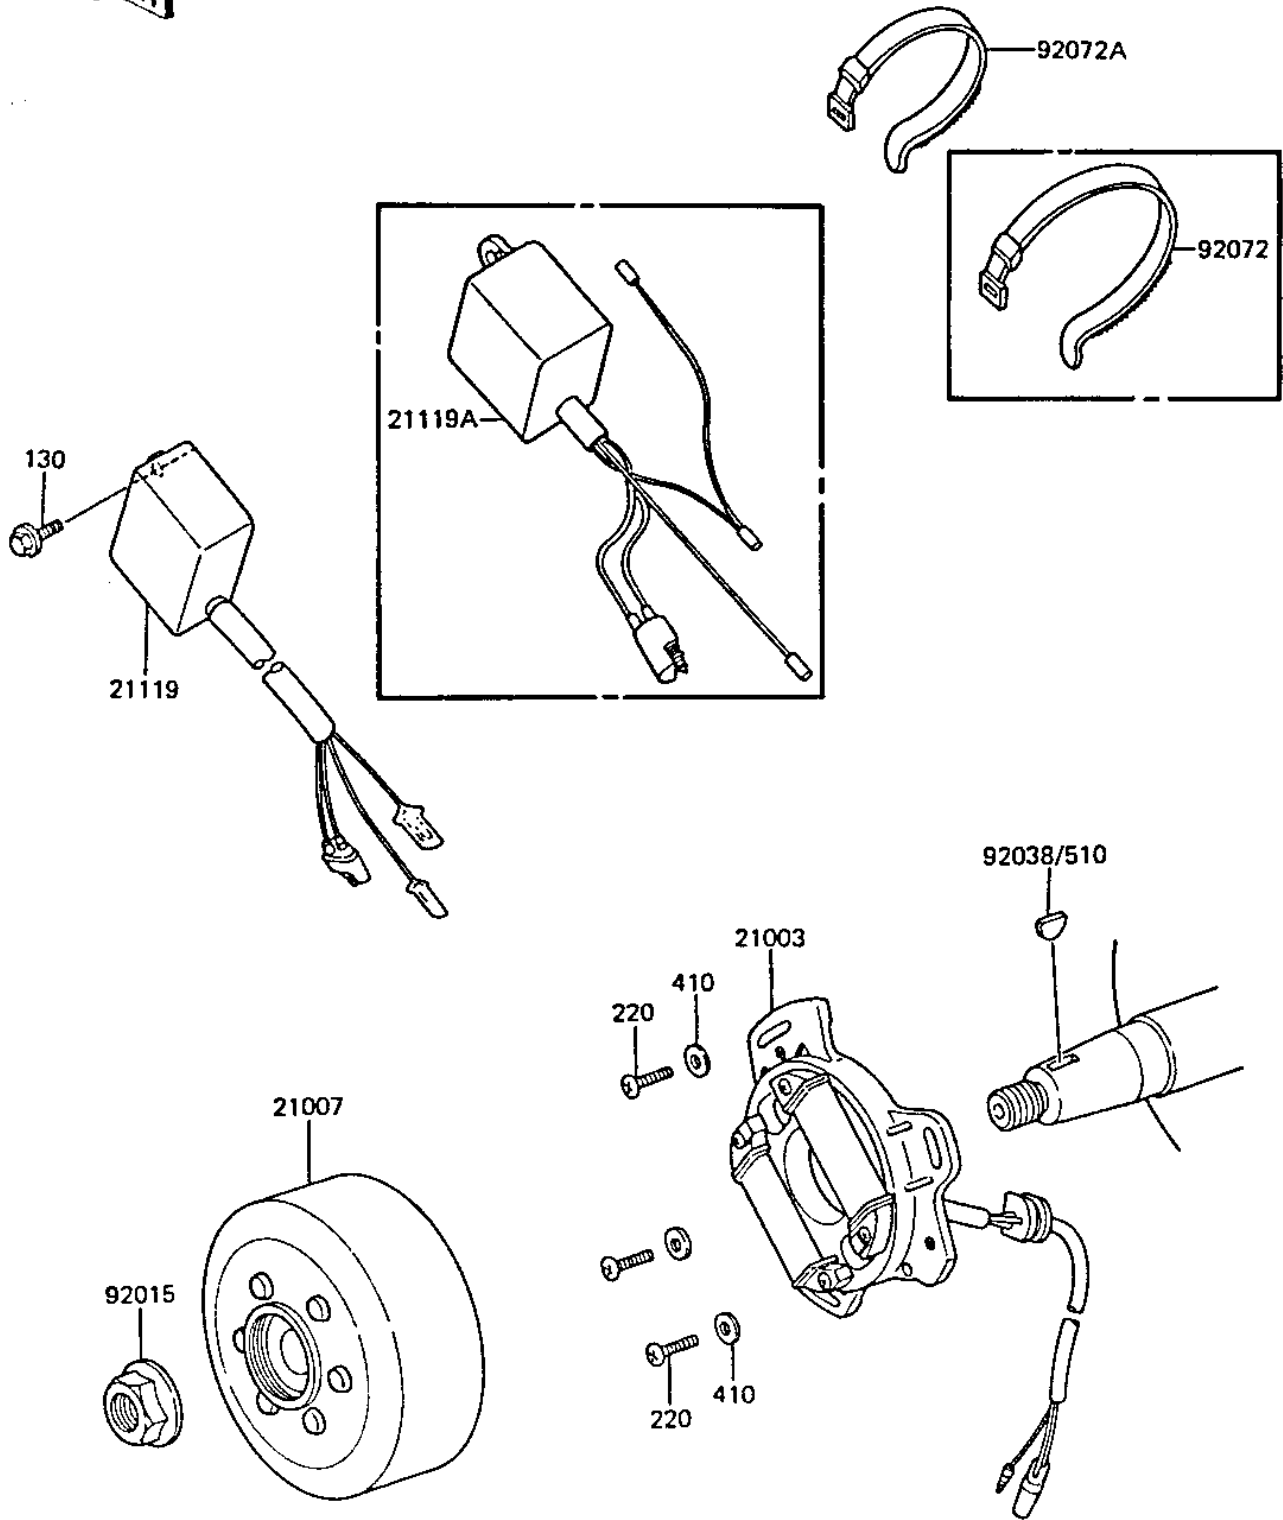

1984 KX60 PARTS DIAGRAM

IGNITION/GENERATOR

E1810-0069

1984 KX60 PARTS LIST

IGNITION/GENERATOR

ITEM NAME	PART NUMBER	QUANTITY
STATOR (Ref # 21003)	21003-1240	1
FLYWHEEL,MAGNETO (Ref # 21007)	21007-1018	1
IGNITER (Ref # 21119A)	21119-1115	1
NUT,10MM (Ref # 92015)	92015-1415	1
WOODRUFF KEY (Ref # 92038)	92038-001	1
BAND, LONG (Ref # 92072)	92072-032	1
BOLT-FLANGED,6X16 (Ref # 130)	130G0616	1
SCREW-PAN-CROS (Ref # 220)	220B0514	3
WASHER PLAIN 5MM (Ref # 410)	410B0500	3