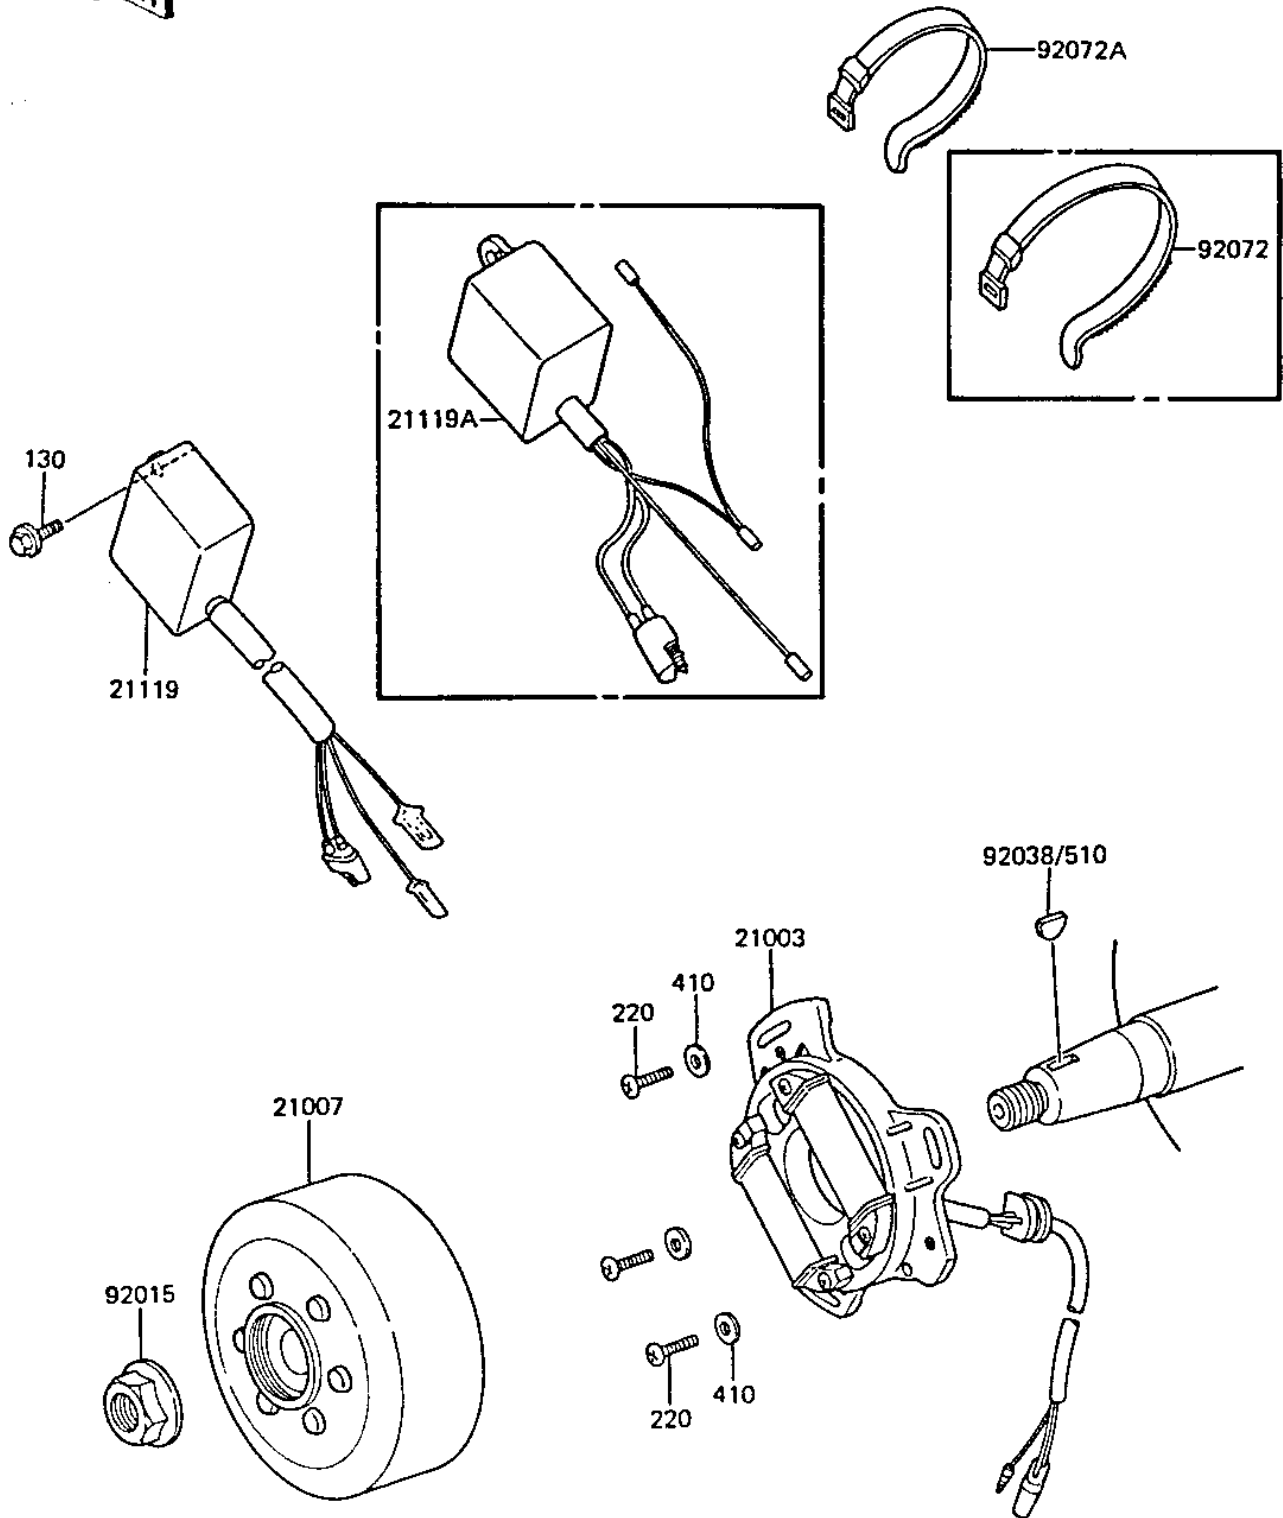

# 1984 KX60 PARTS DIAGRAM

IGNITION/GENERATOR

E1810-0069

# 1984 KX60 PARTS LIST

## IGNITION/GENERATOR

| ITEM NAME                      | PART NUMBER | QUANTITY |
|--------------------------------|-------------|----------|
| STATOR (Ref # 21003)           | 21003-1240  | 1        |
| FLYWHEEL,MAGNETO (Ref # 21007) | 21007-1018  | 1        |
| IGNITER (Ref # 21119A)         | 21119-1115  | 1        |
| NUT,10MM (Ref # 92015)         | 92015-1415  | 1        |
| WOODRUFF KEY (Ref # 92038)     | 92038-001   | 1        |
| BAND, LONG (Ref # 92072)       | 92072-032   | 1        |
| BOLT-FLANGED,6X16 (Ref # 130)  | 130G0616    | 1        |
| SCREW-PAN-CROS (Ref # 220)     | 220B0514    | 3        |
| WASHER PLAIN 5MM (Ref # 410)   | 410B0500    | 3        |