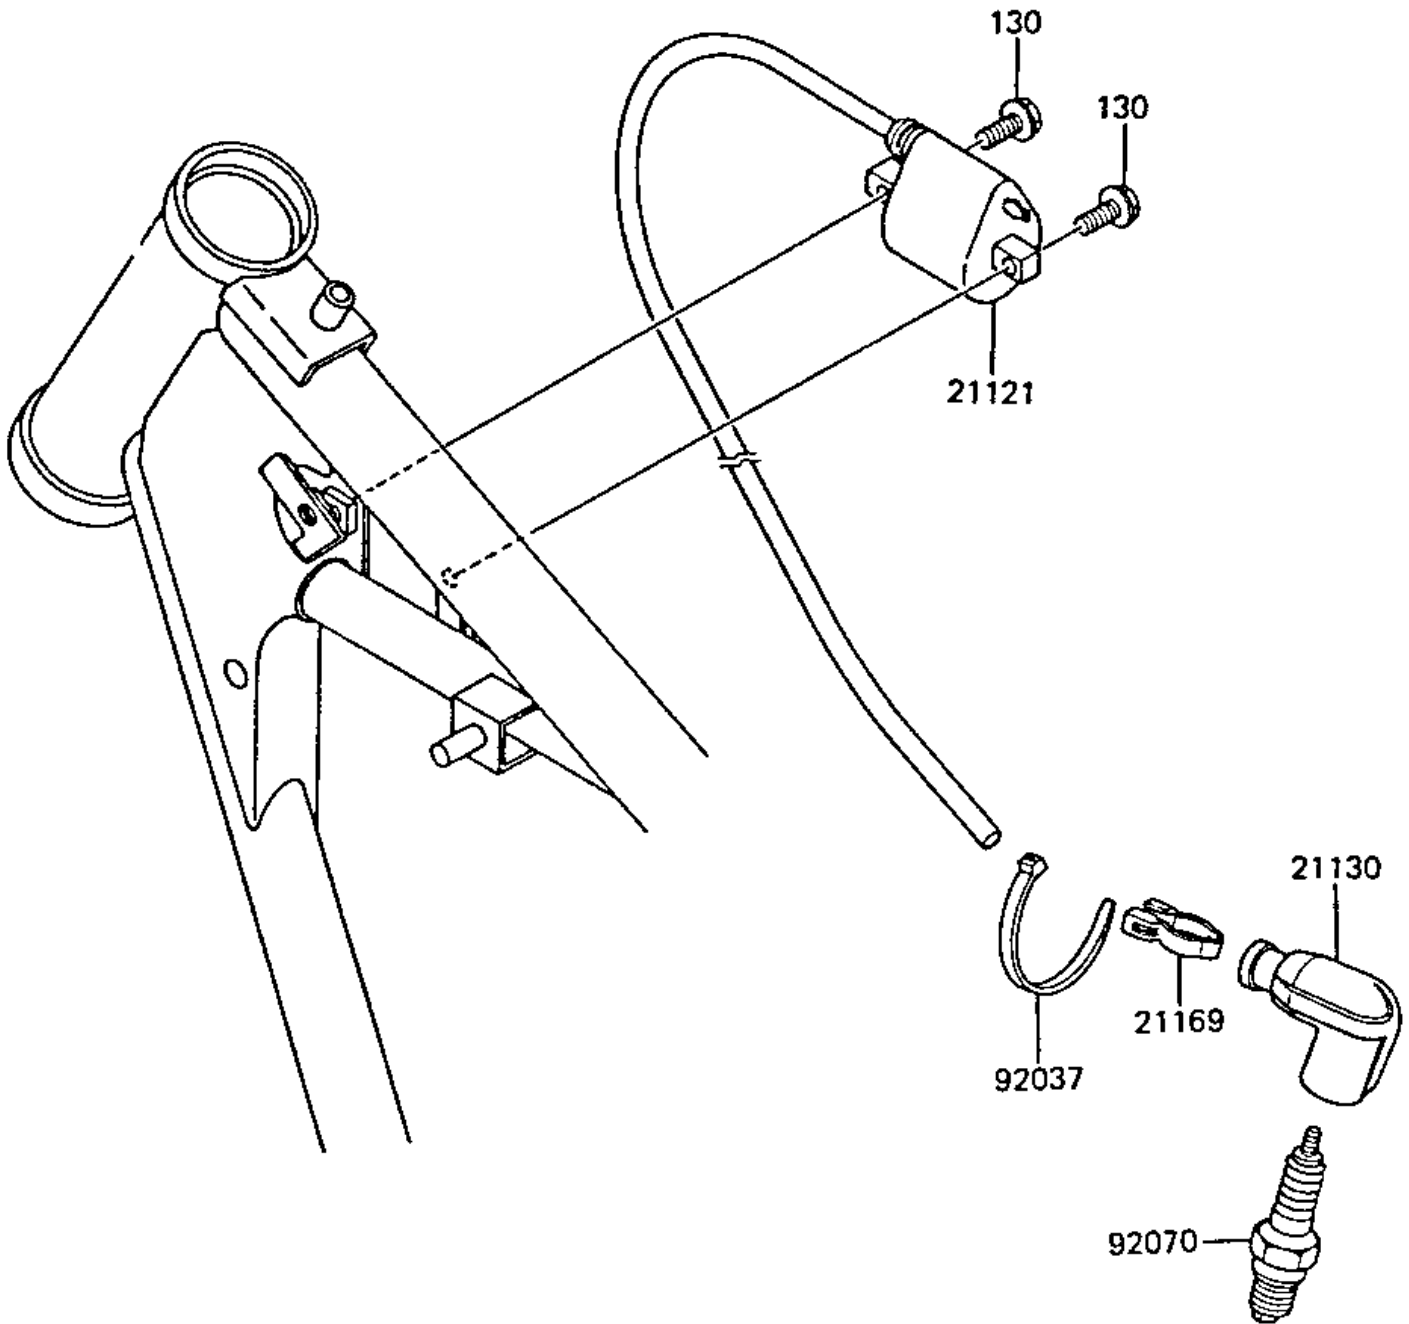

1983 KX60 PARTS DIAGRAM

IGNITION COIL

E1830-0130

1983 KX60 PARTS LIST

IGNITION COIL

ITEM NAME	PART NUMBER	QUANTITY
COIL-IGNITION (Ref # 21121)	21121-1057	1
CAP,SPARK PLUG (Ref # 21130)	21130-1006	1
TERMINAL,PLUG CAP (Ref # 21169)	21169-001	1
CLAMP,SPARK PLUG CAP (Ref # 92037)	92037-1173	1
SPARK PLUG B9ES (Ref # 92070)	B9ES	1
BOLT-FLANGED,6X16 (Ref # 130)	130G0616	2