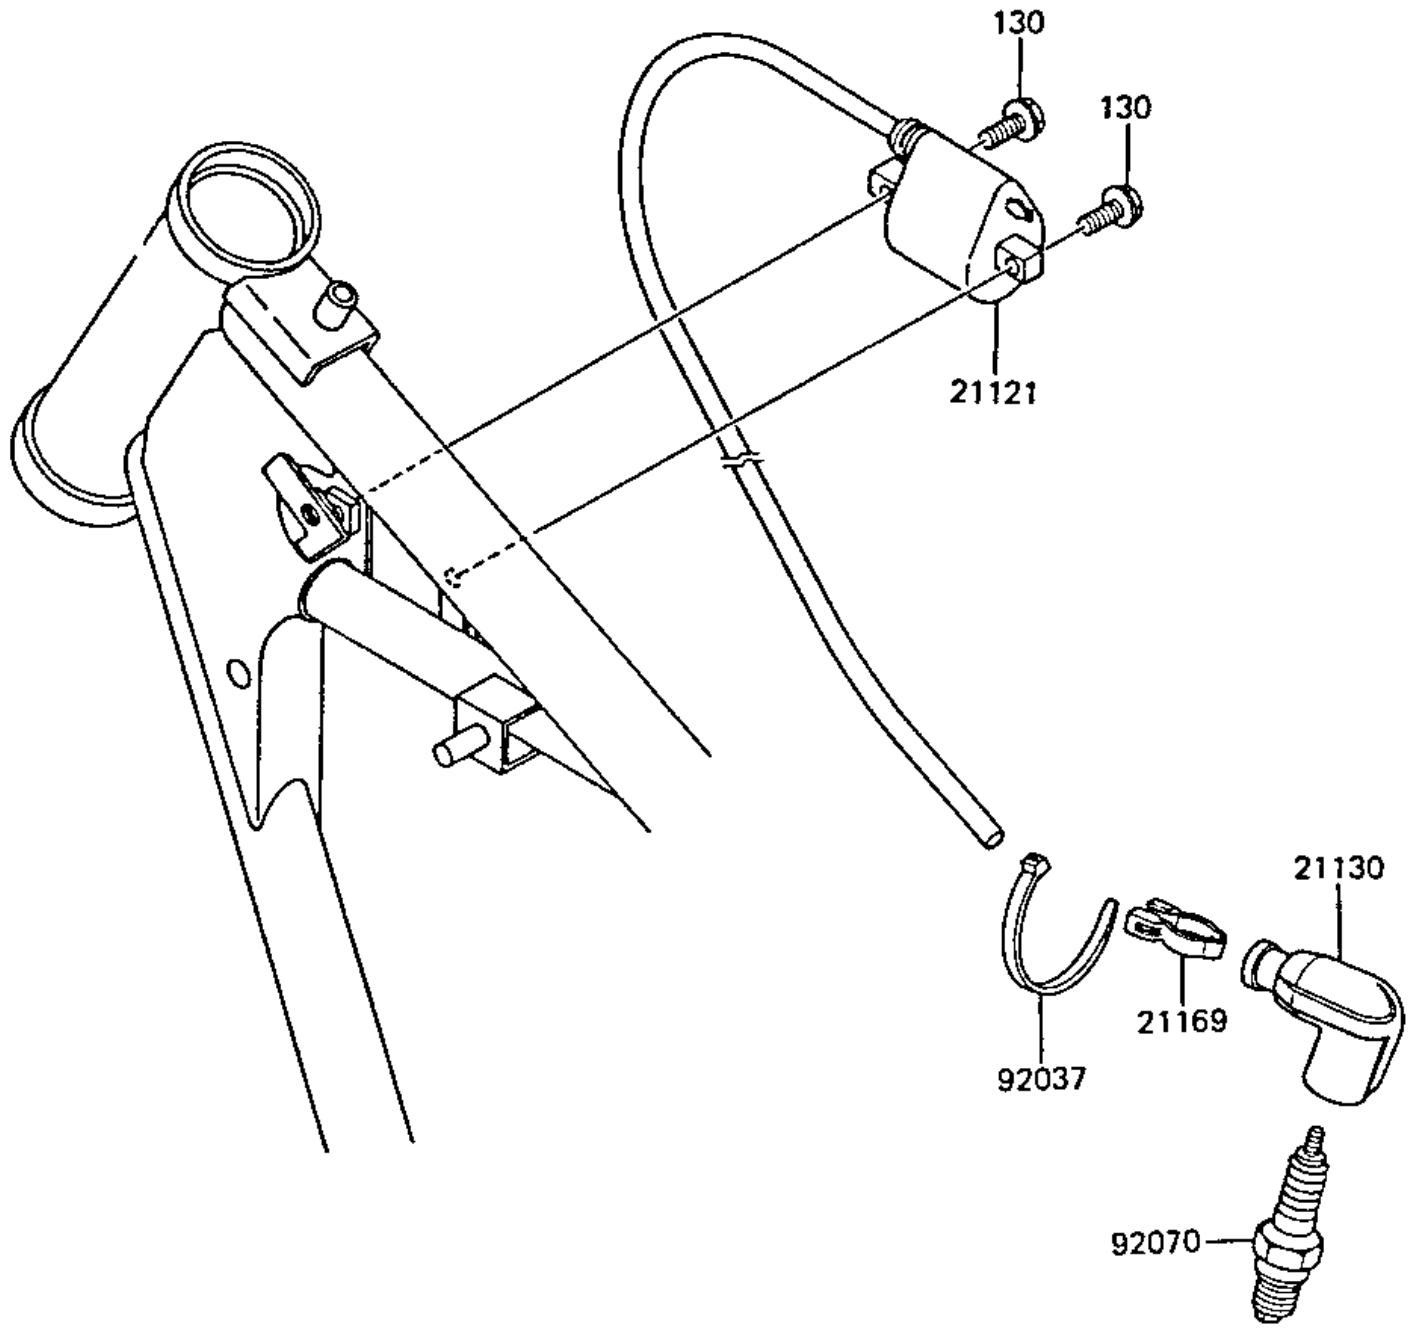

1984 KX60 PARTS DIAGRAM

IGNITION COIL

E1830-0130

1984 KX60 PARTS LIST

IGNITION COIL

| ITEM NAME | PART NUMBER | QUANTITY |
|------------------------------------|-------------|----------|
| COIL-IGNITION (Ref # 21121) | 21121-1057 | 1 |
| CAP,SPARK PLUG (Ref # 21130) | 21130-1006 | 1 |
| TERMINAL,PLUG CAP (Ref # 21169) | 21169-001 | 1 |
| CLAMP,SPARK PLUG CAP (Ref # 92037) | 92037-1173 | 1 |
| SPARK PLUG B9ES (Ref # 92070) | B9ES | 1 |
| BOLT-FLANGED,6X16 (Ref # 130) | 130G0616 | 2 |