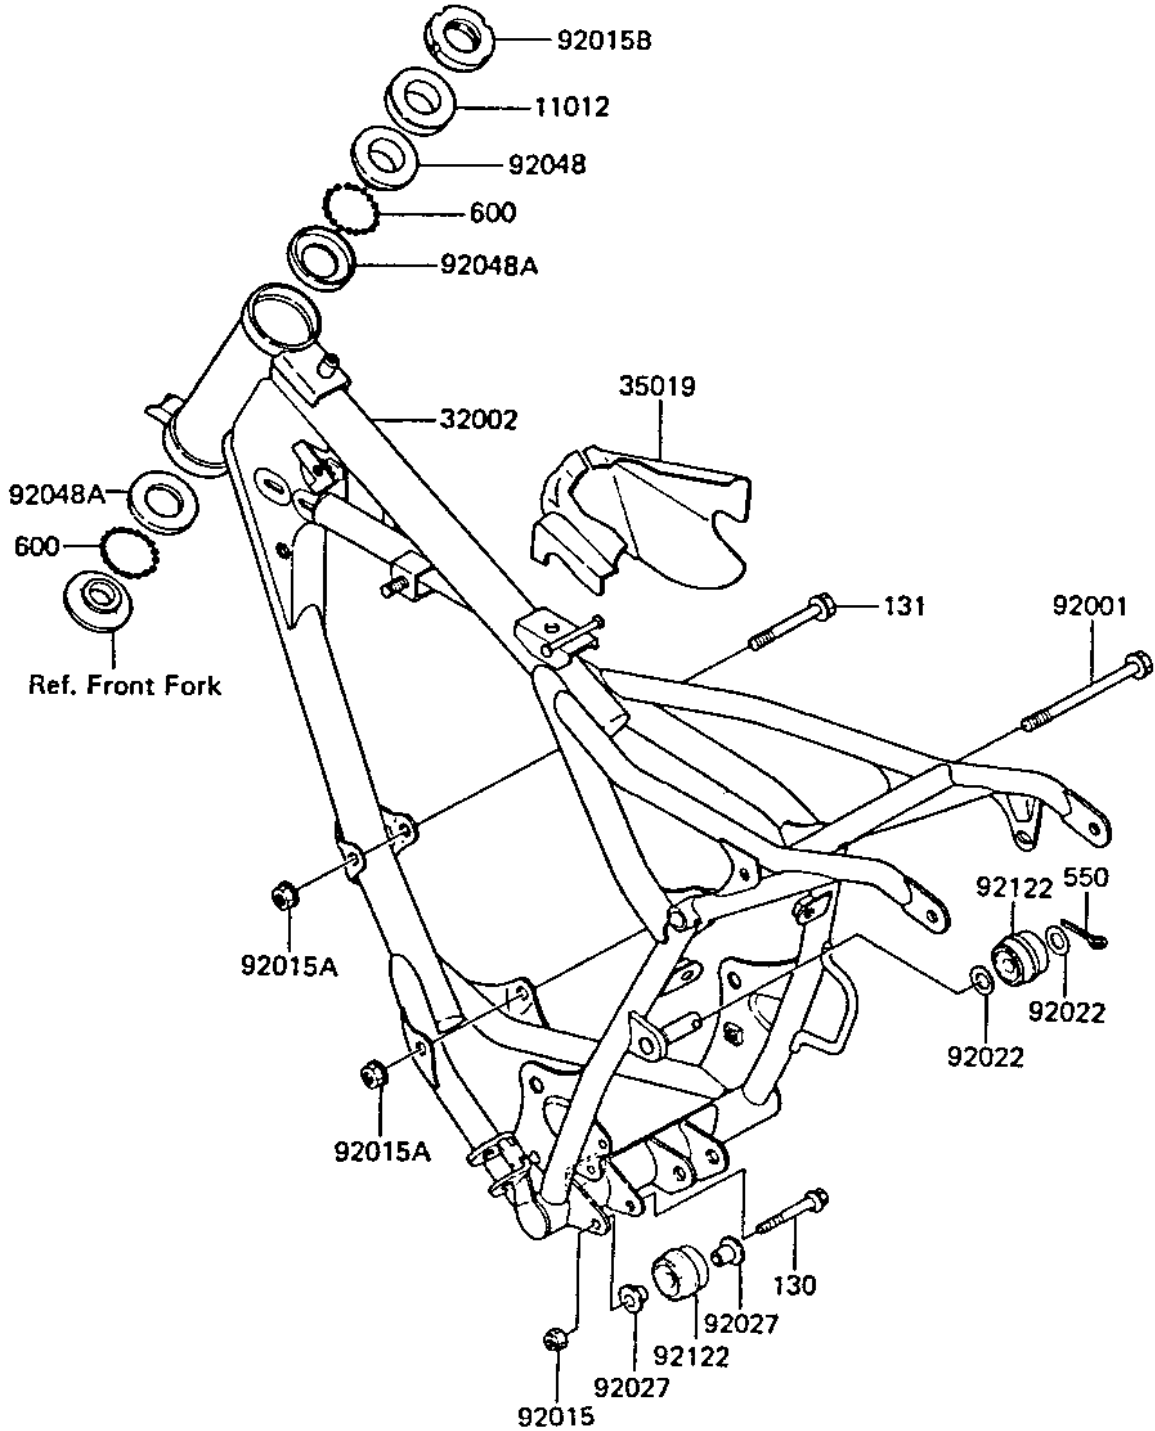

1983 KX60 PARTS DIAGRAM

FRAME/FRAME FITTINGS

F2120-0153

1983 KX60 PARTS LIST

FRAME/FRAME FITTINGS

ITEM NAME	PART NUMBER	QUANTITY
CAP,STEERING STEM (Ref # 11012)	46098-018	1
FRAME-COMP (Ref # 32002)	32002-1496	1
FLAP,AIR FILTER CASE (Ref # 35019)	35019-1045	1
BOLT,ENGINE MOUNT (Ref # 92001)	92001-1367	1
NUT-6MM (Ref # 92015)	92015-1078	1
NUT-8MM (Ref # 92015A)	92015-1143	2
NUT,STEERING LOCK,25M (Ref # 92015B)	92015-1222	1
WASHER,PLAIN (Ref # 92022)	92022-239	2
COLLAR,RADIATOR GUARD (Ref # 92027)	92027-1183	2
CONE,STRG STM BRG,UP (Ref # 92048)	92047-014	1
RACE,STRG STM BEARING (Ref # 92048A)	92048-009	2
ROLLER,CHAIN GUIDE (Ref # 92122)	92122-1030	2
BOLT,FLANGED,6X40 (Ref # 130)	130G0640	1
BOLT 8X60 (Ref # 131)	131G0860	1
PIN,COTTER,2.5X15 (Ref # 550)	550D2515	1
BALL STEEL 3/16' (Ref # 600)	600A0600	46