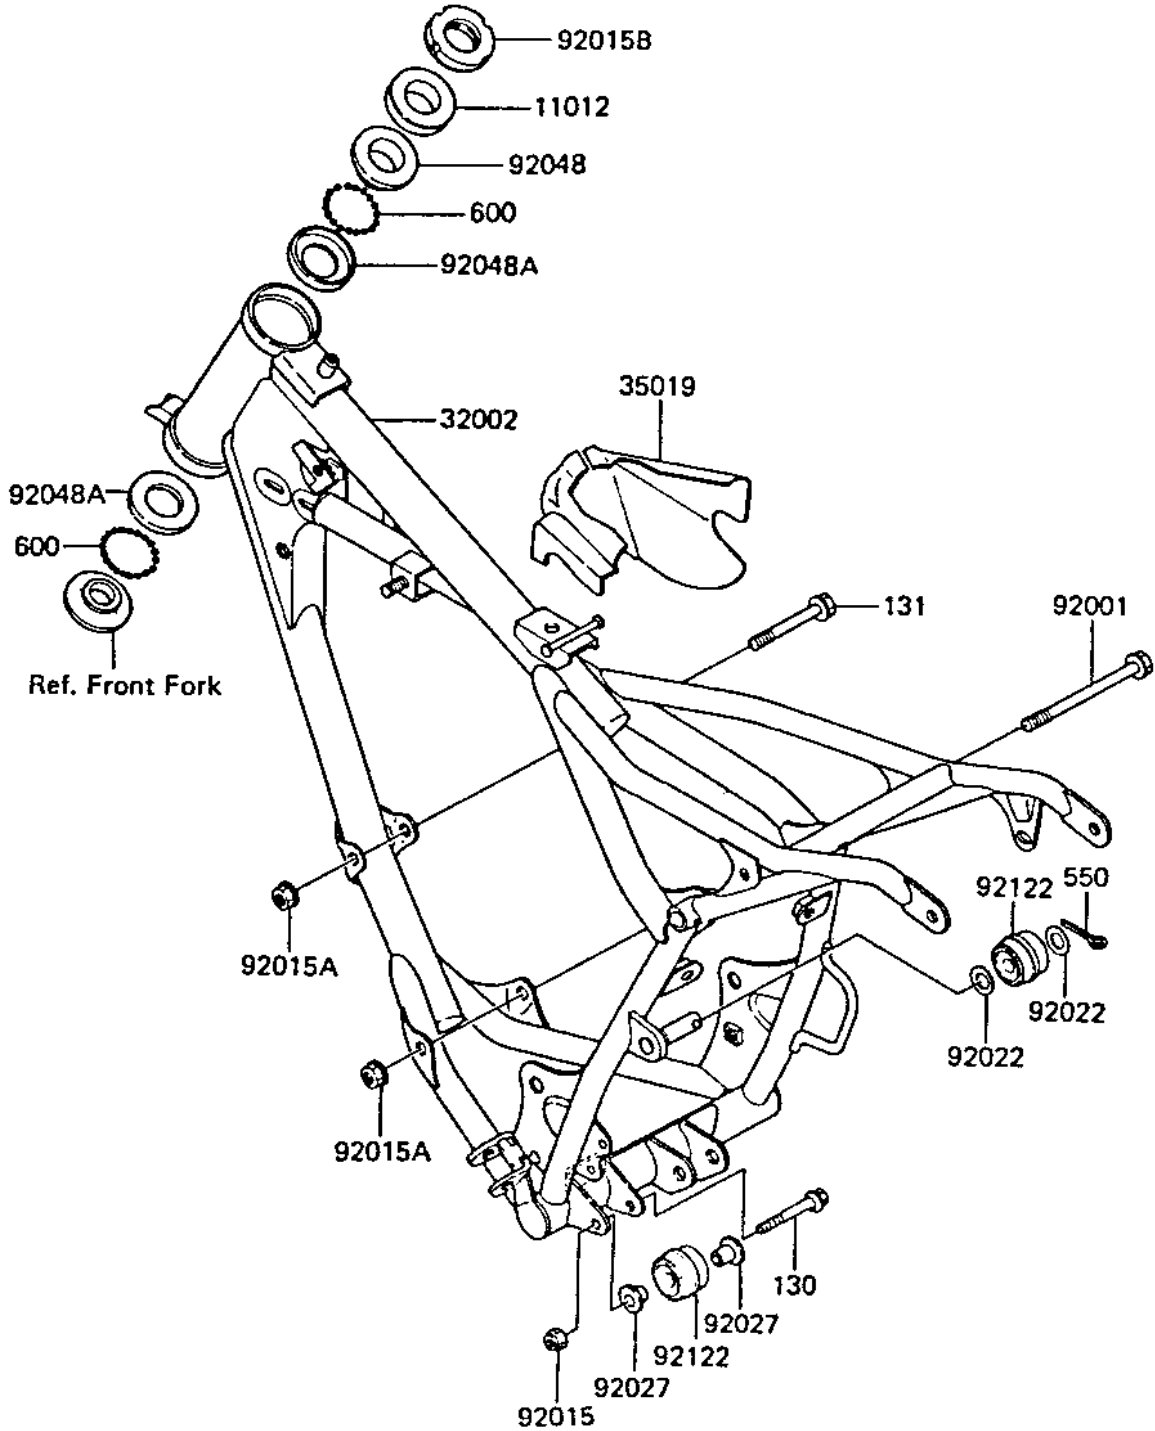

# 1984 KX60 PARTS DIAGRAM

## FRAME/FRAME FITTINGS

F2120-0153

# 1984 KX60 PARTS LIST

## FRAME/FRAME FITTINGS

ITEM NAME	PART NUMBER	QUANTITY
CAP,STEERING STEM (Ref # 11012)	46098-018	1
FRAME-COMP (Ref # 32002)	32002-1496	1
FLAP,AIR FILTER CASE (Ref # 35019)	35019-1045	1
BOLT,ENGINE MOUNT (Ref # 92001)	92001-1367	1
NUT-6MM (Ref # 92015)	92015-1078	1
NUT-8MM (Ref # 92015A)	92015-1143	2
NUT,STEERING LOCK,25M (Ref # 92015B)	92015-1222	1
WASHER,PLAIN (Ref # 92022)	92022-239	2
COLLAR,RADIATOR GUARD (Ref # 92027)	92027-1183	2
CONE,STRG STM BRG,UP (Ref # 92048)	92047-014	1
RACE,STRG STM BEARING (Ref # 92048A)	92048-009	2
ROLLER,CHAIN GUIDE (Ref # 92122)	92122-1030	2
BOLT,FLANGED,6X40 (Ref # 130)	130G0640	1
BOLT 8X60 (Ref # 131)	131G0860	1
PIN,COTTER,2.5X15 (Ref # 550)	550D2515	1
BALL STEEL 3/16' (Ref # 600)	600A0600	46