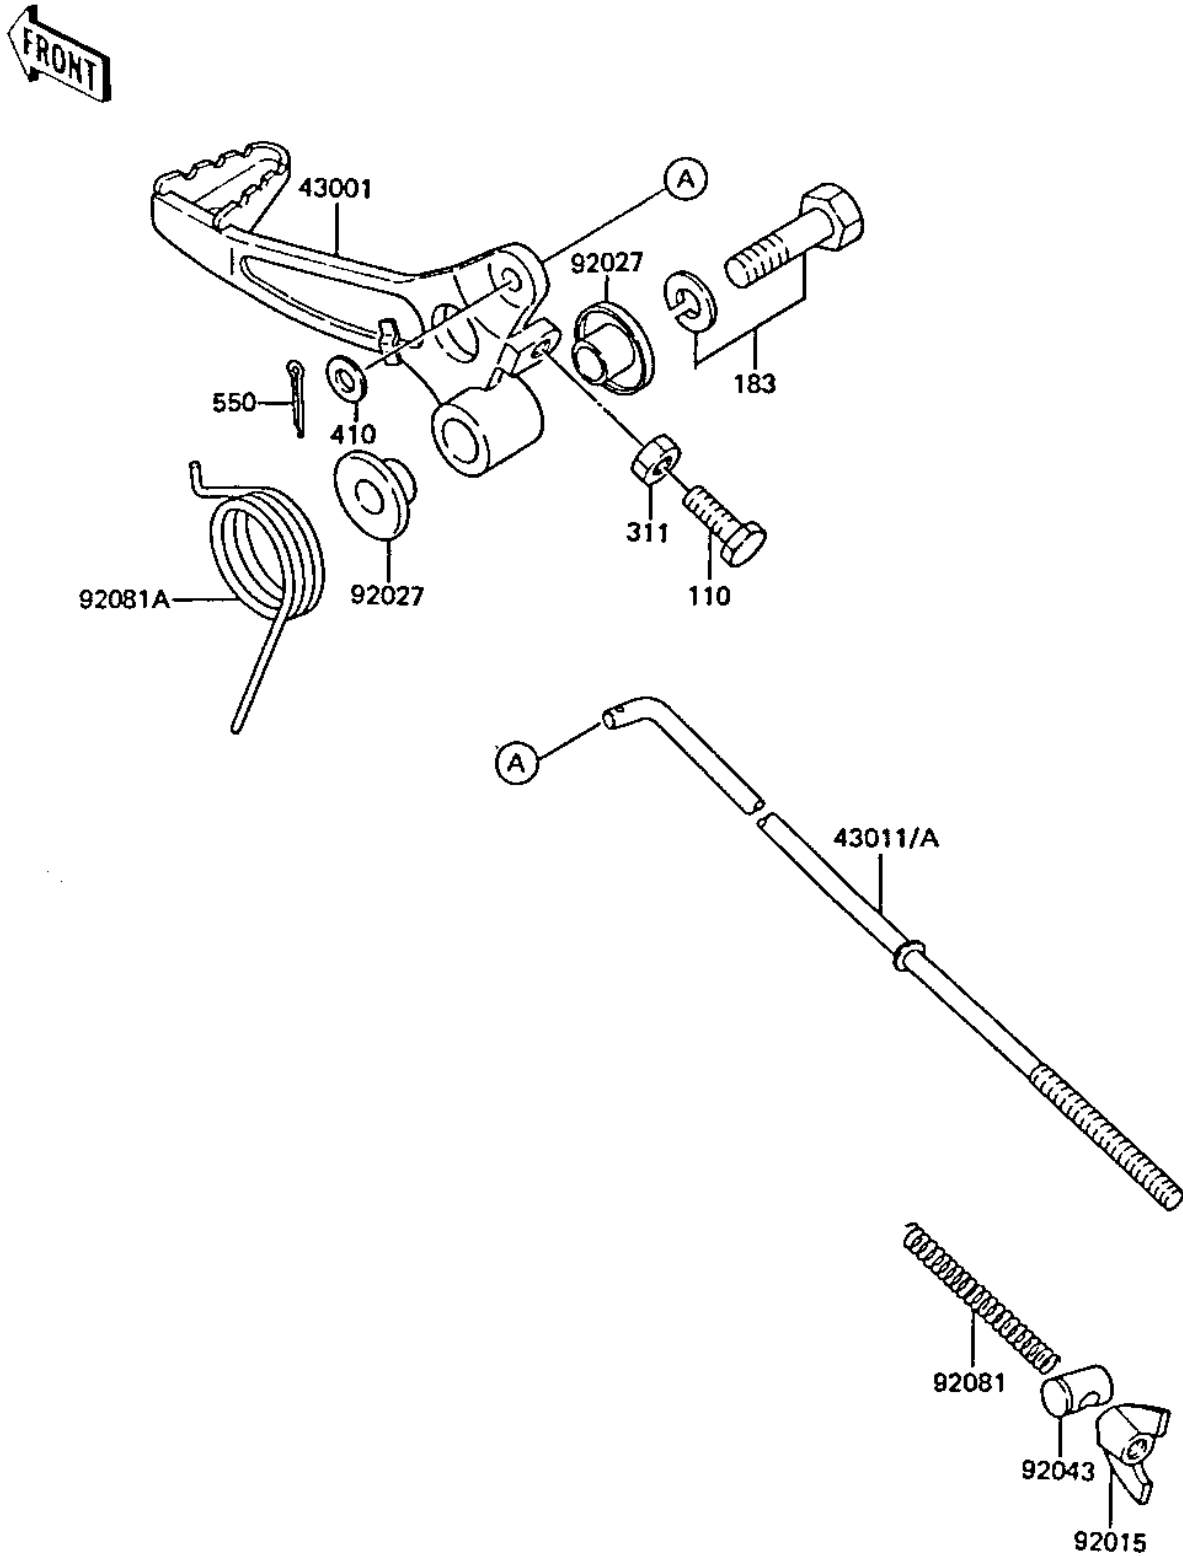

1983 KX60 PARTS DIAGRAM

BRAKE PEDAL

F2260-0093

1983 KX60 PARTS LIST

BRAKE PEDAL

ITEM NAME	PART NUMBER	QUANTITY
LEVER-BRAKE,PEDAL (Ref # 43001)	43001-1088	1
ROD-BRAKE (Ref # 43011)	43011-1050	1
NUT,WING,6M/M (Ref # 92015)	92015-4004	1
COLLAR,BRAKE PEDAL (Ref # 92027)	92027-1497	2
PIN BRAKE (Ref # 92043)	92043-039	1
SPRING,BRAKE ROD (Ref # 92081)	43012-001	1
SPRING,BRAKE PEDAL (Ref # 92081A)	92081-1494	1
BOLT-UPSET (Ref # 110)	112G0618	1
BOLT-UPSET-WS-SMALL (Ref # 183)	183G0840	1
NUT 6MM (Ref # 311)	311B0600	1
WASHER PLAIN 6MM (Ref # 410)	410B0600	1
PIN COTTER 2.0X15 (Ref # 550)	550D2015	1