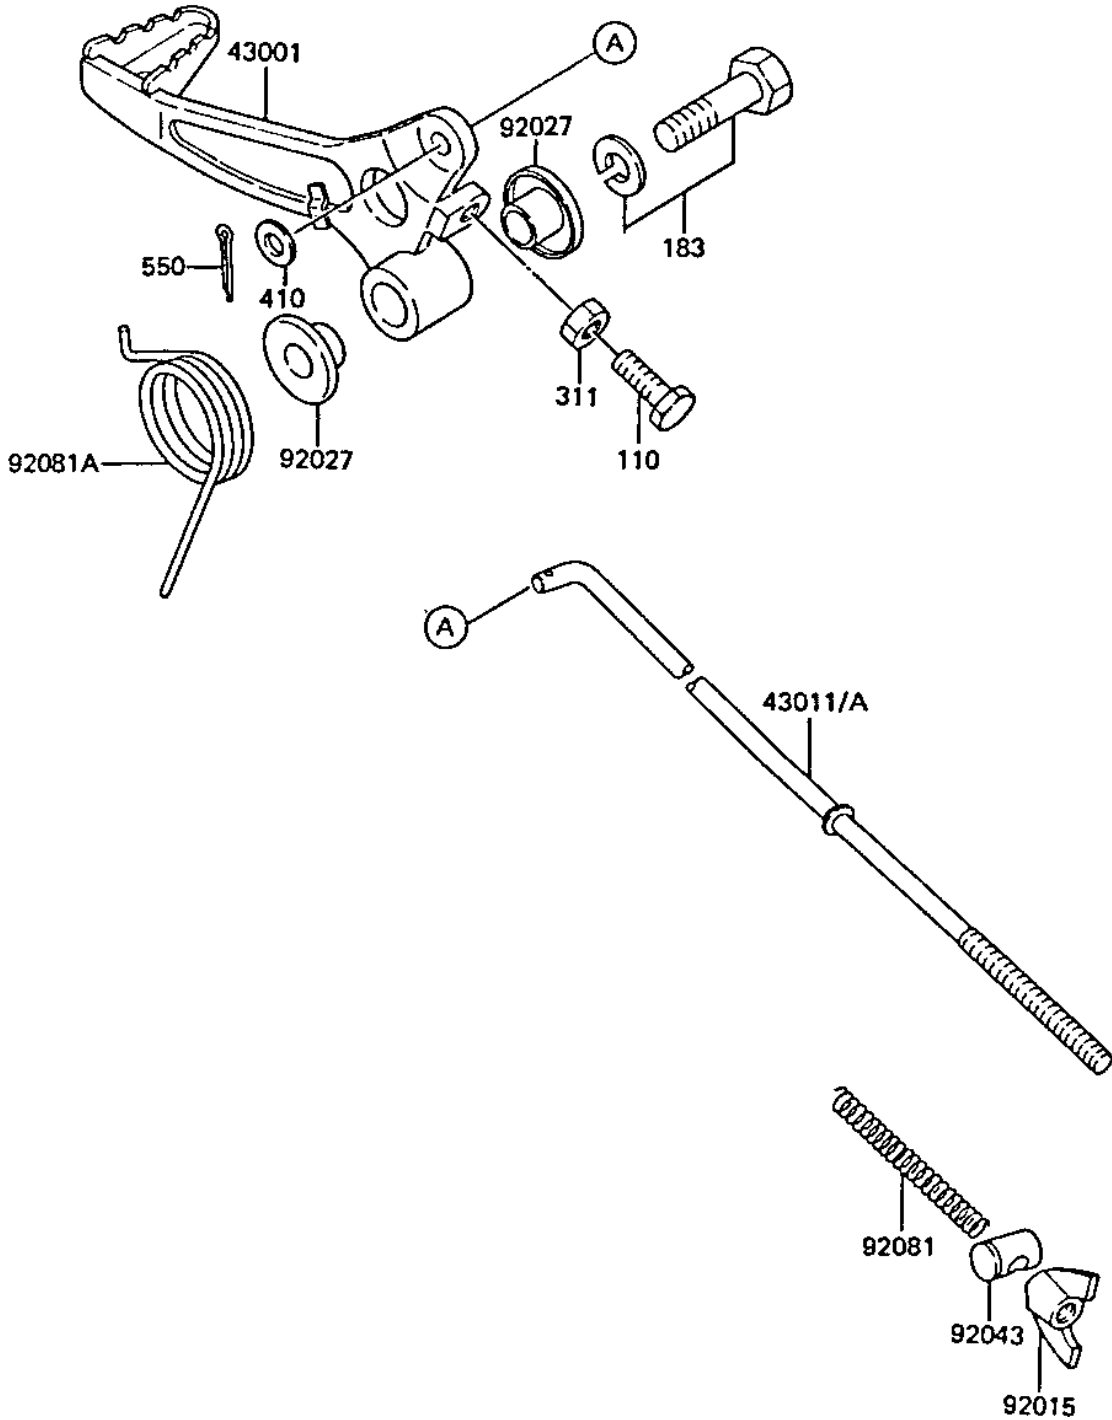

1983 KX60 PARTS DIAGRAM

BRAKE PEDAL

F2260-0093

1983 KX60 PARTS LIST

BRAKE PEDAL

ITEM NAME	PART NUMBER	QUANTITY
LEVER-BRAKE,PEDAL (Ref # 43001)	43001-1088	1
ROD-BRAKE (Ref # 43011)	43011-1050	1
NUT,WING,6M/M (Ref # 92015)	92015-4004	1
COLLAR,BRAKE PEDAL (Ref # 92027)	92027-1497	2
PIN BRAKE (Ref # 92043)	92043-039	1
SPRING,BRAKE ROD (Ref # 92081)	43012-001	1
SPRING,BRAKE PEDAL (Ref # 92081A)	92081-1494	1
BOLT-UPSET (Ref # 110)	112G0618	1
BOLT-UPSET-WS-SMALL (Ref # 183)	183G0840	1
NUT 6MM (Ref # 311)	311B0600	1
WASHER PLAIN 6MM (Ref # 410)	410B0600	1
PIN COTTER 2.0X15 (Ref # 550)	550D2015	1