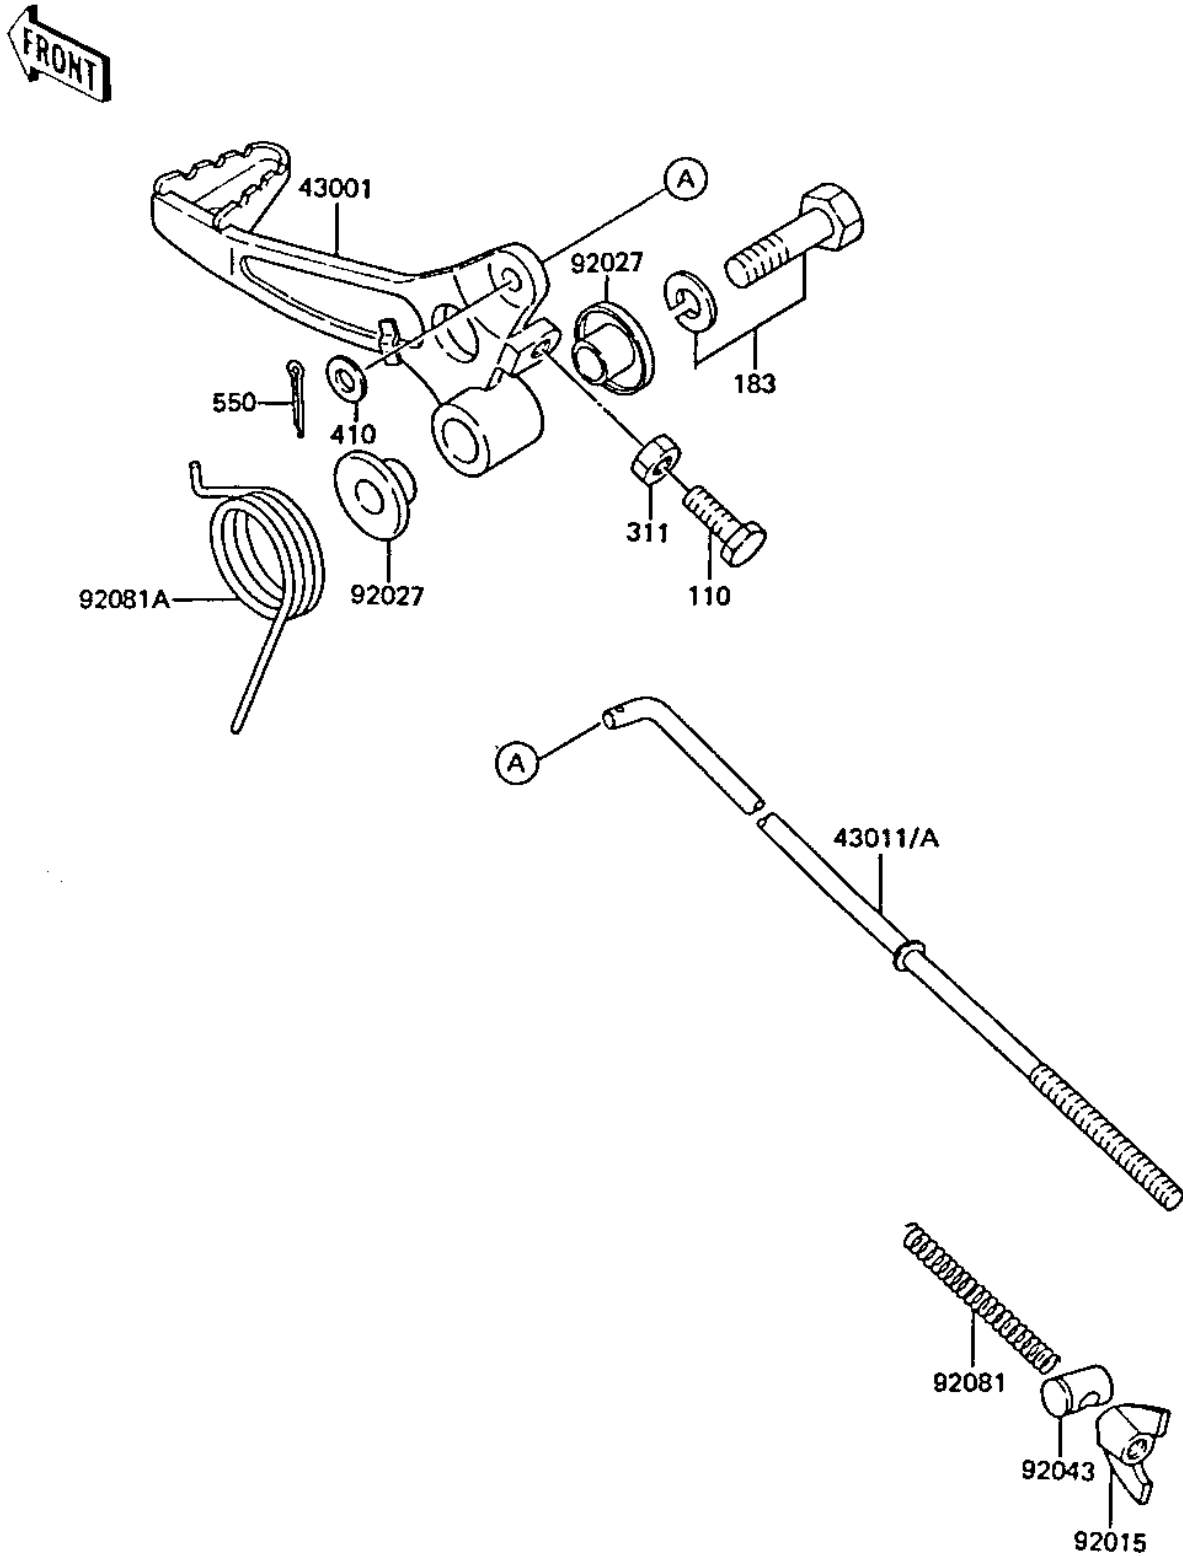

# 1984 KX60 PARTS DIAGRAM

## BRAKE PEDAL

F2260-0093

# 1984 KX60 PARTS LIST

## BRAKE PEDAL

ITEM NAME	PART NUMBER	QUANTITY
LEVER-BRAKE,PEDAL (Ref # 43001)	43001-1088	1
ROD-BRAKE (Ref # 43011A)	43011-1104	1
NUT,WING,6M/M (Ref # 92015)	92015-4004	1
COLLAR,BRAKE PEDAL (Ref # 92027)	92027-1497	2
PIN BRAKE (Ref # 92043)	92043-039	1
SPRING,BRAKE ROD (Ref # 92081)	43012-001	1
SPRING,BRAKE PEDAL (Ref # 92081A)	92081-1494	1
BOLT-UPSET (Ref # 110)	112G0618	1
BOLT-UPSET-WS-SMALL (Ref # 183)	183G0840	1
NUT 6MM (Ref # 311)	311B0600	1
WASHER PLAIN 6MM (Ref # 410)	410B0600	1
PIN COTTER 2.0X15 (Ref # 550)	550D2015	1