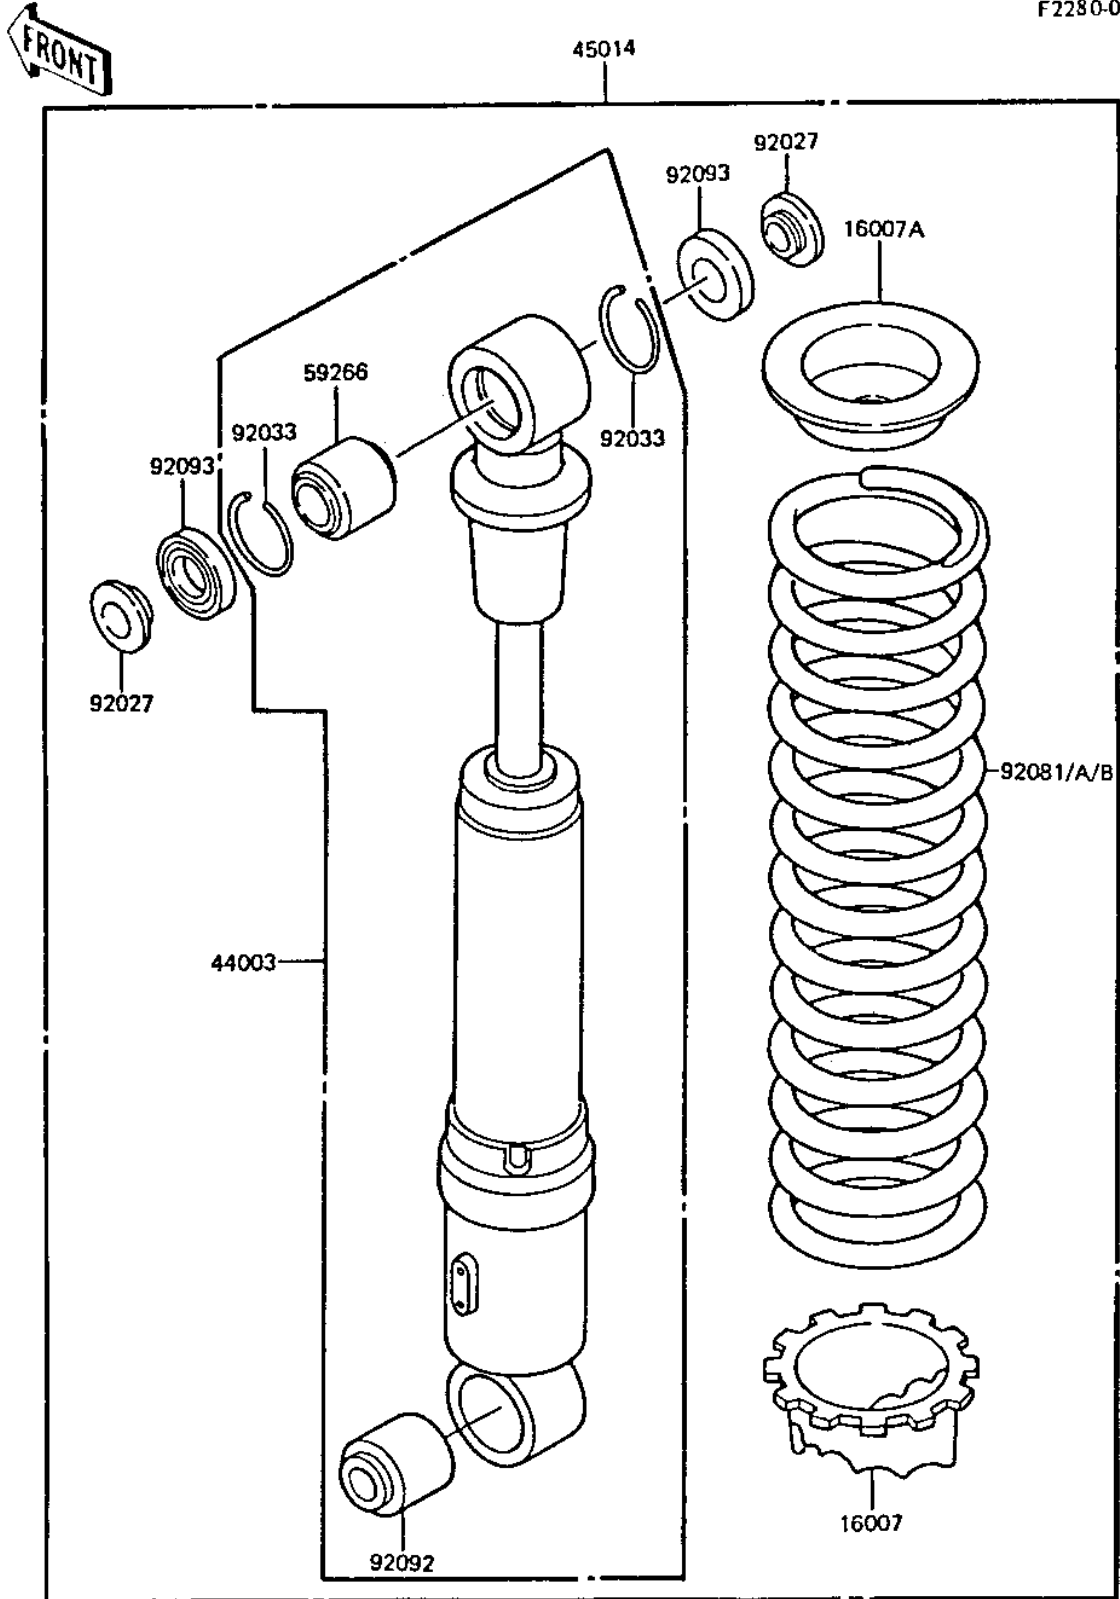

# 1983 KX60 PARTS DIAGRAM

## SHOCK ABSORBER

F2280-0006

# 1983 KX60 PARTS LIST

## SHOCK ABSORBER

ITEM NAME	PART NUMBER	QUANTITY
SEAT-SPRING,REAR SHOC (Ref # 16007)	16007-1055	1
SEAT-SPRING,REAR SHOC (Ref # 16007A)	16007-1056	1
DAMPER-ASSY,REAR SHOC (Ref # 44003)	44003-1383	1
SHOCKABSORBER (Ref # 45014)	45014-1193	1
JOINT-BALL (Ref # 59266)	59266-1014	1
COLLAR,REAR SHOCK (Ref # 92027)	92027-1558	2
RING-SNAP,REARSHOCK (Ref # 92033)	92033-1090	2
SPRING,SHOCKABSORBER (Ref # 92081)	92081-1495	1
SPRING,REAR SHOCK,SOF (Ref # 92081A)	92081-1529	1
SPRING,REAR SHOCK,HEA (Ref # 92081B)	92081-1530	1
BUSHING-RUBBER,SHOCKA (Ref # 92092)	92092-1016	1
SEAL,REAR SHOCK (Ref # 92093)	92093-1087	2