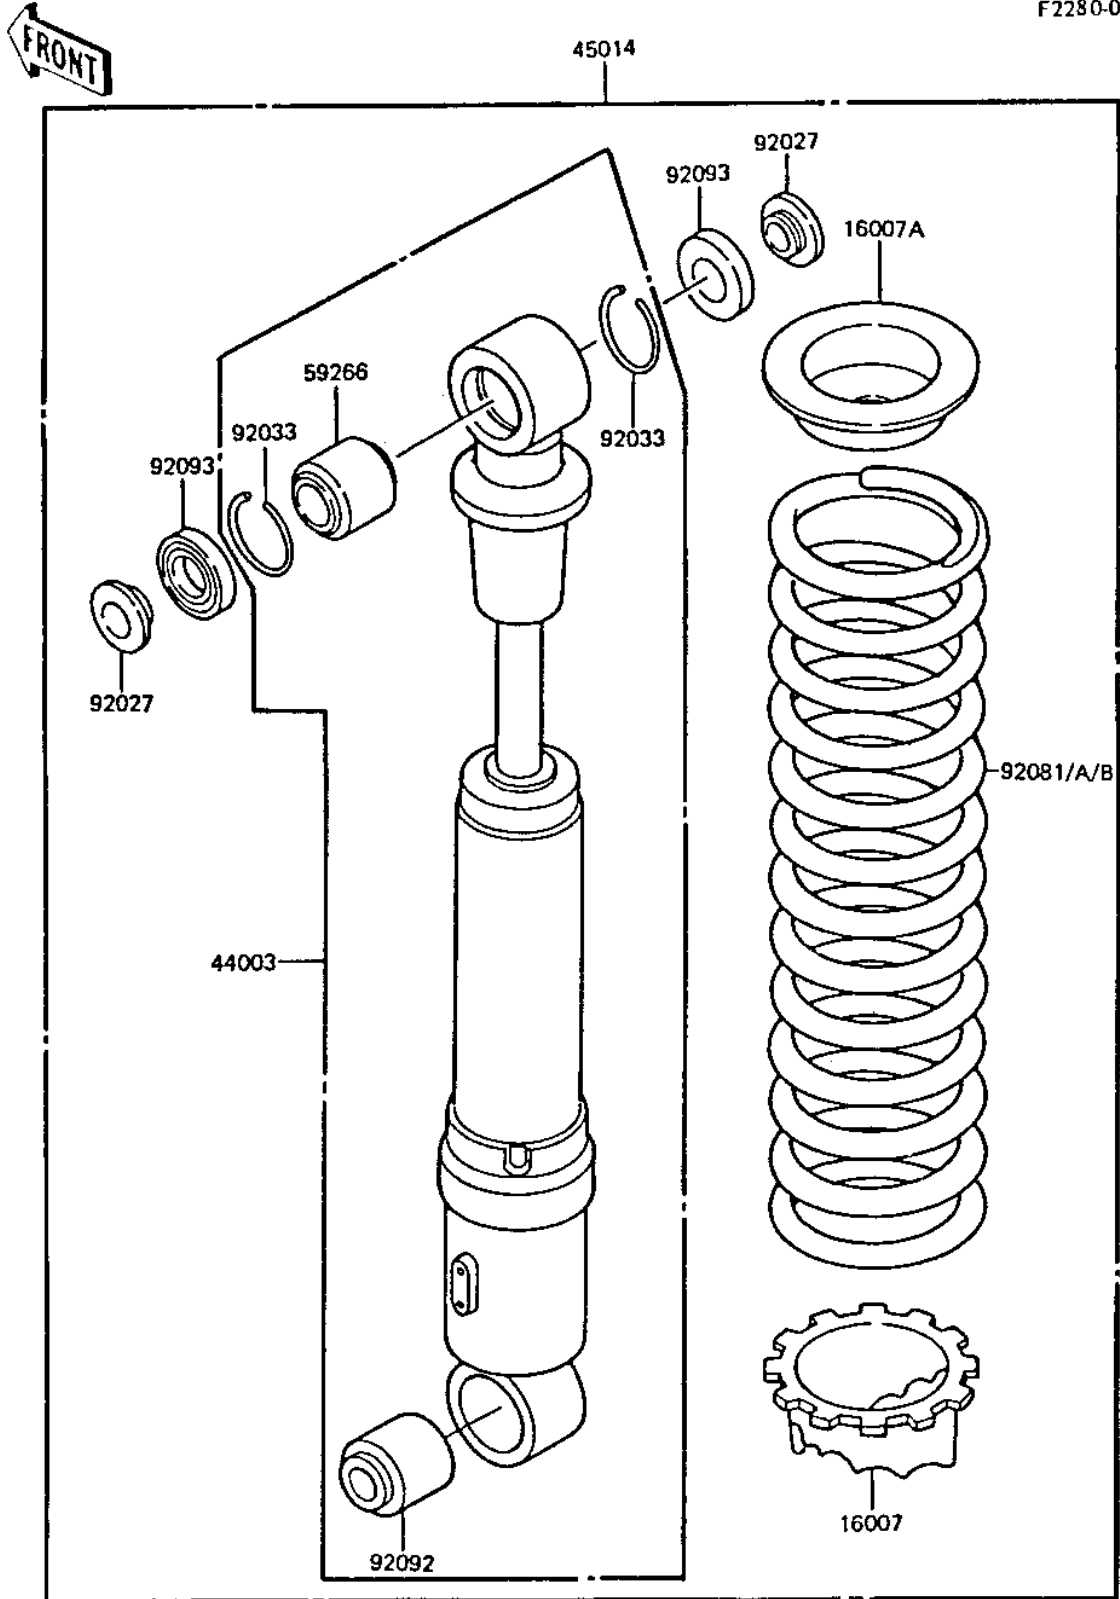

# 1984 KX60 PARTS DIAGRAM

## SHOCK ABSORBER

F2280-0006

# 1984 KX60 PARTS LIST

## SHOCK ABSORBER

ITEM NAME	PART NUMBER	QUANTITY
SEAT-SPRING,REAR SHOC (Ref # 16007)	16007-1055	1
SEAT-SPRING,REAR SHOC (Ref # 16007A)	16007-1056	1
DAMPER-ASSY,REAR SHOC (Ref # 44003)	44003-1383	1
SHOCKABSORBER (Ref # 45014)	45014-1193	1
JOINT-BALL (Ref # 59266)	59266-1014	1
COLLAR,REAR SHOCK (Ref # 92027)	92027-1558	2
RING-SNAP,REARSHOCK (Ref # 92033)	92033-1090	2
SPRING,SHOCKABSORBER (Ref # 92081)	92081-1495	1
SPRING,REAR SHOCK,SOF (Ref # 92081A)	92081-1529	1
SPRING,REAR SHOCK,HEA (Ref # 92081B)	92081-1530	1
BUSHING-RUBBER,SHOCKA (Ref # 92092)	92092-1016	1
SEAL,REAR SHOCK (Ref # 92093)	92093-1087	2