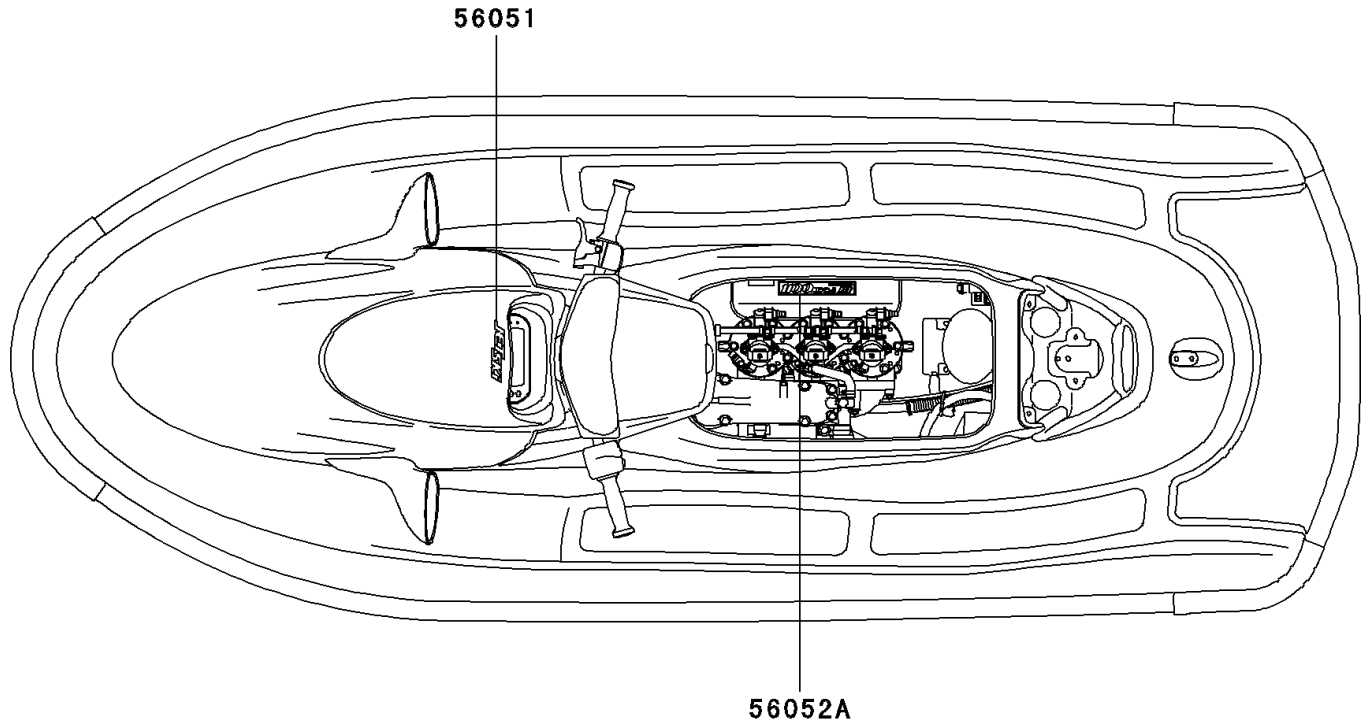

2001 Ultra 130 PARTS DIAGRAM

Decals(JH1100-B1)

F3880

2001 Ultra 130 PARTS LIST

Decals(JH1100-B1)

ITEM NAME	PART NUMBER	QUANTITY
MARK,METER COVER,JET SKI (Ref # 56051)	56051-3816	1
MARK,KAWASAKI (Ref # 56052)	56052-3723	2
MARK,ENGINE,1100 TRIPLE DI (Ref # 56052A)	56052-3733	1
MARK,DECK,FICHT (Ref # 56052B)	56052-3743	1
MARK,DECK,ULTRA 130 D.I. (Ref # 56052C)	56052-3753	2
PATTERN,HULL,LH (Ref # 56064)	56064-3743	1
PATTERN,HULL,RH (Ref # 56064A)	56064-3744	1
PATTERN,DECK,FR,LH (Ref # 56064B)	56064-3745	1
PATTERN,DECK,FR,RH (Ref # 56064C)	56064-3746	1
PATTERN,DECK,RR,LH (Ref # 56064D)	56064-3747	1
PATTERN,DECK,RR,RH (Ref # 56064E)	56064-3748	1