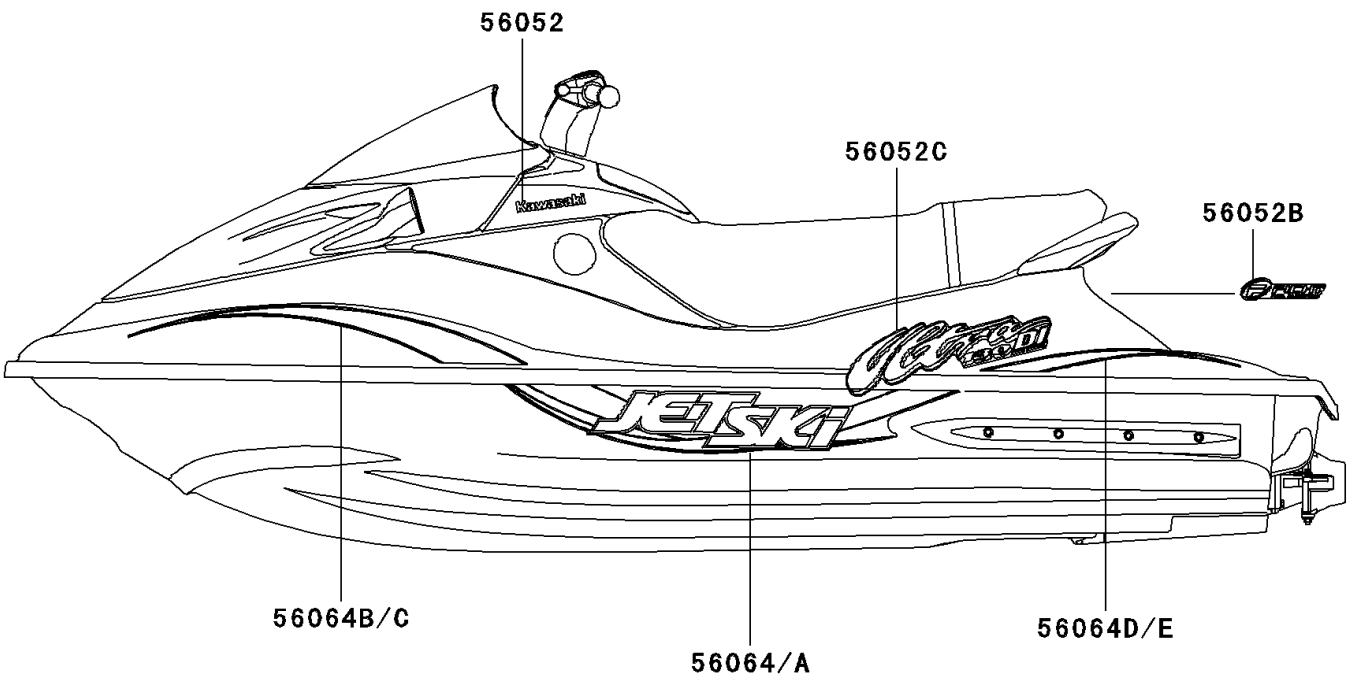

2001 Ultra 130 PARTS DIAGRAM

Decals(JH1100-B1)

F3880

2001 Ultra 130 PARTS LIST

Decals(JH1100-B1)

ITEM NAME	PART NUMBER	QUANTITY
MARK,METER COVER,JET SKI (Ref # 56051)	56051-3816	1
MARK,KAWASAKI (Ref # 56052)	56052-3723	2
MARK,ENGINE,1100 TRIPLE DI (Ref # 56052A)	56052-3733	1
MARK,DECK,FICHT (Ref # 56052B)	56052-3743	1
MARK,DECK,ULTRA 130 D.I. (Ref # 56052C)	56052-3753	2
PATTERN,HULL,LH (Ref # 56064)	56064-3743	1
PATTERN,HULL,RH (Ref # 56064A)	56064-3744	1
PATTERN,DECK,FR,LH (Ref # 56064B)	56064-3745	1
PATTERN,DECK,FR,RH (Ref # 56064C)	56064-3746	1
PATTERN,DECK,RR,LH (Ref # 56064D)	56064-3747	1
PATTERN,DECK,RR,RH (Ref # 56064E)	56064-3748	1