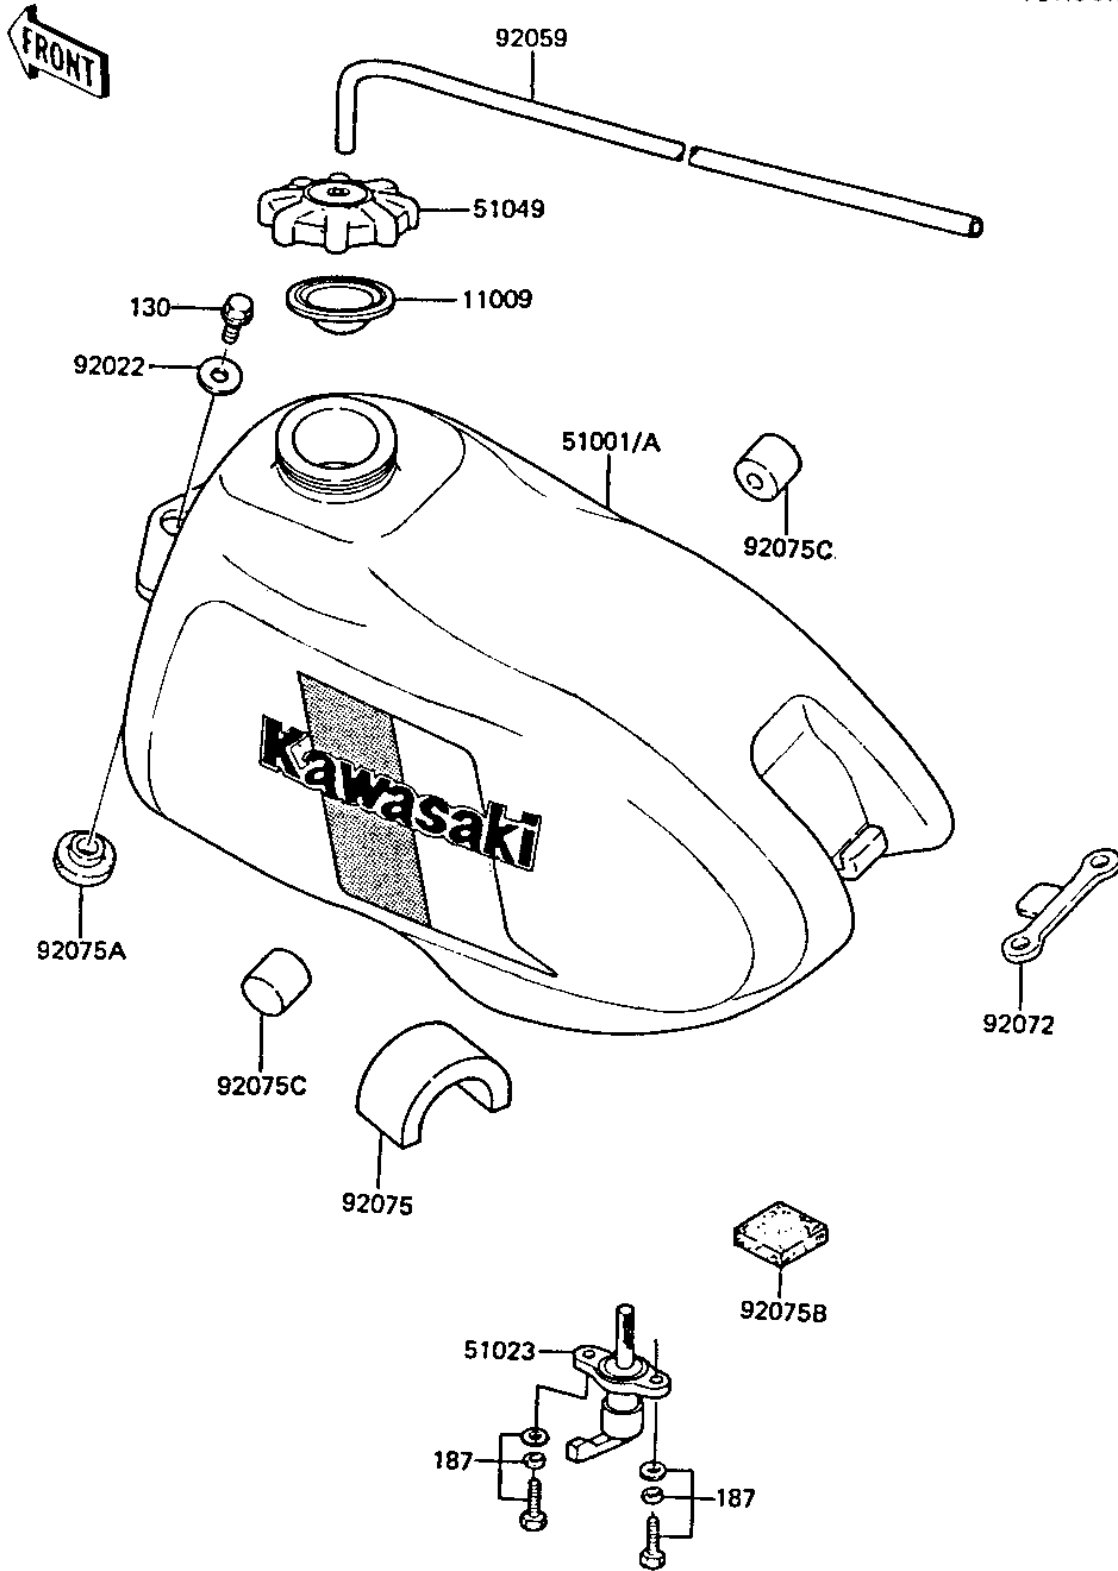

1983 KX60 PARTS DIAGRAM

FUEL TANK

F2410-0131

1983 KX60 PARTS LIST

FUEL TANK

ITEM NAME	PART NUMBER	QUANTITY
GASKET,FUEL TANK (Ref # 11009)	11009-1452	1
TANK-COMP-FUEL,L.GREE (Ref # 51001)	51001-5251-6W	1
TAP-ASSY-FUEL (Ref # 51023)	51023-1115	1
CAP-TANK,FUEL (Ref # 51049)	51049-1006	1
WASHER 6.5X20X1.6T (Ref # 92022)	92022-125	1
TUBE,5X9X350 (Ref # 92059)	92059-1265	1
BAND,SEAT (Ref # 92072)	92072-1056	1
DAMPER (Ref # 92075)	92075-1382	1
DAMPER,FUEL TANK,FR (Ref # 92075A)	92075-1404	1
DAMPER,FUEL TANK,RR (Ref # 92075B)	92075-1483	1
DAMPER RUBBER (Ref # 92075C)	92075-243	2
BOLT-FLANGED,6X10 (Ref # 130)	130G0610	1
BOLT-UPSET-WSP (Ref # 187)	187B0616	2