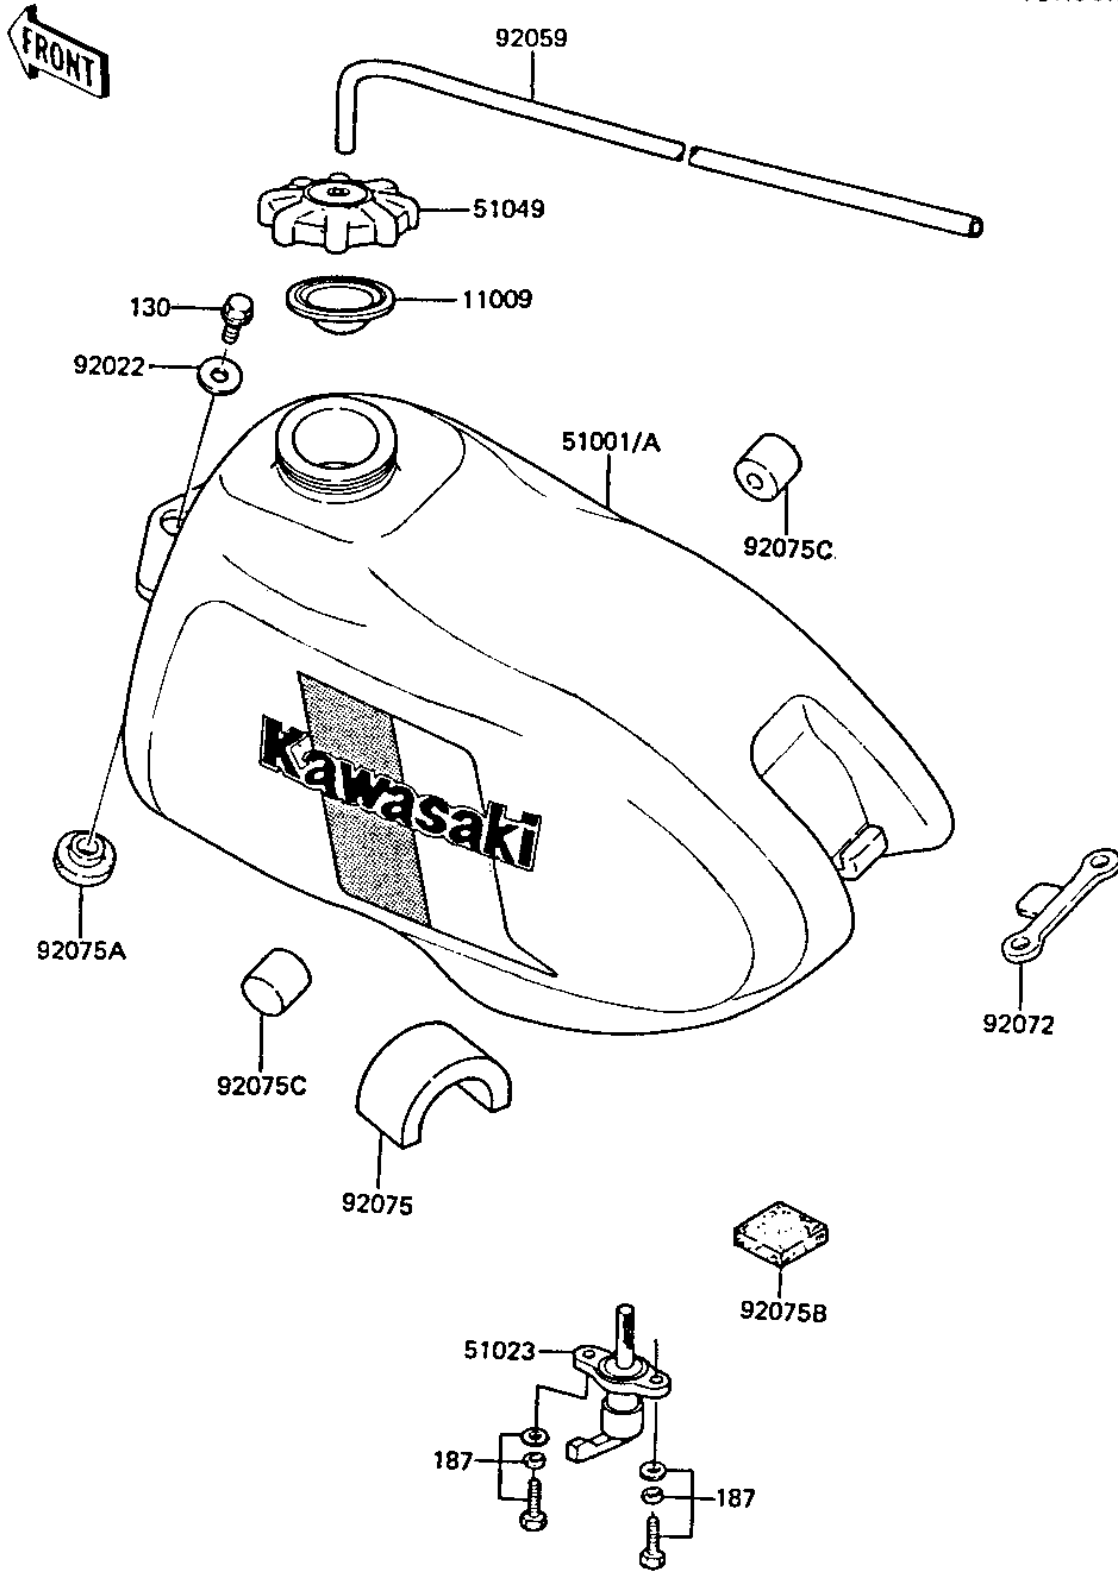

# 1983 KX60 PARTS DIAGRAM

FUEL TANK

F2410-0131

# 1983 KX60 PARTS LIST

## FUEL TANK

ITEM NAME	PART NUMBER	QUANTITY
GASKET,FUEL TANK (Ref # 11009)	11009-1452	1
TANK-COMP-FUEL,L.GREE (Ref # 51001)	51001-5251-6W	1
TAP-ASSY-FUEL (Ref # 51023)	51023-1115	1
CAP-TANK,FUEL (Ref # 51049)	51049-1006	1
WASHER 6.5X20X1.6T (Ref # 92022)	92022-125	1
TUBE,5X9X350 (Ref # 92059)	92059-1265	1
BAND,SEAT (Ref # 92072)	92072-1056	1
DAMPER (Ref # 92075)	92075-1382	1
DAMPER,FUEL TANK,FR (Ref # 92075A)	92075-1404	1
DAMPER,FUEL TANK,RR (Ref # 92075B)	92075-1483	1
DAMPER RUBBER (Ref # 92075C)	92075-243	2
BOLT-FLANGED,6X10 (Ref # 130)	130G0610	1
BOLT-UPSET-WSP (Ref # 187)	187B0616	2