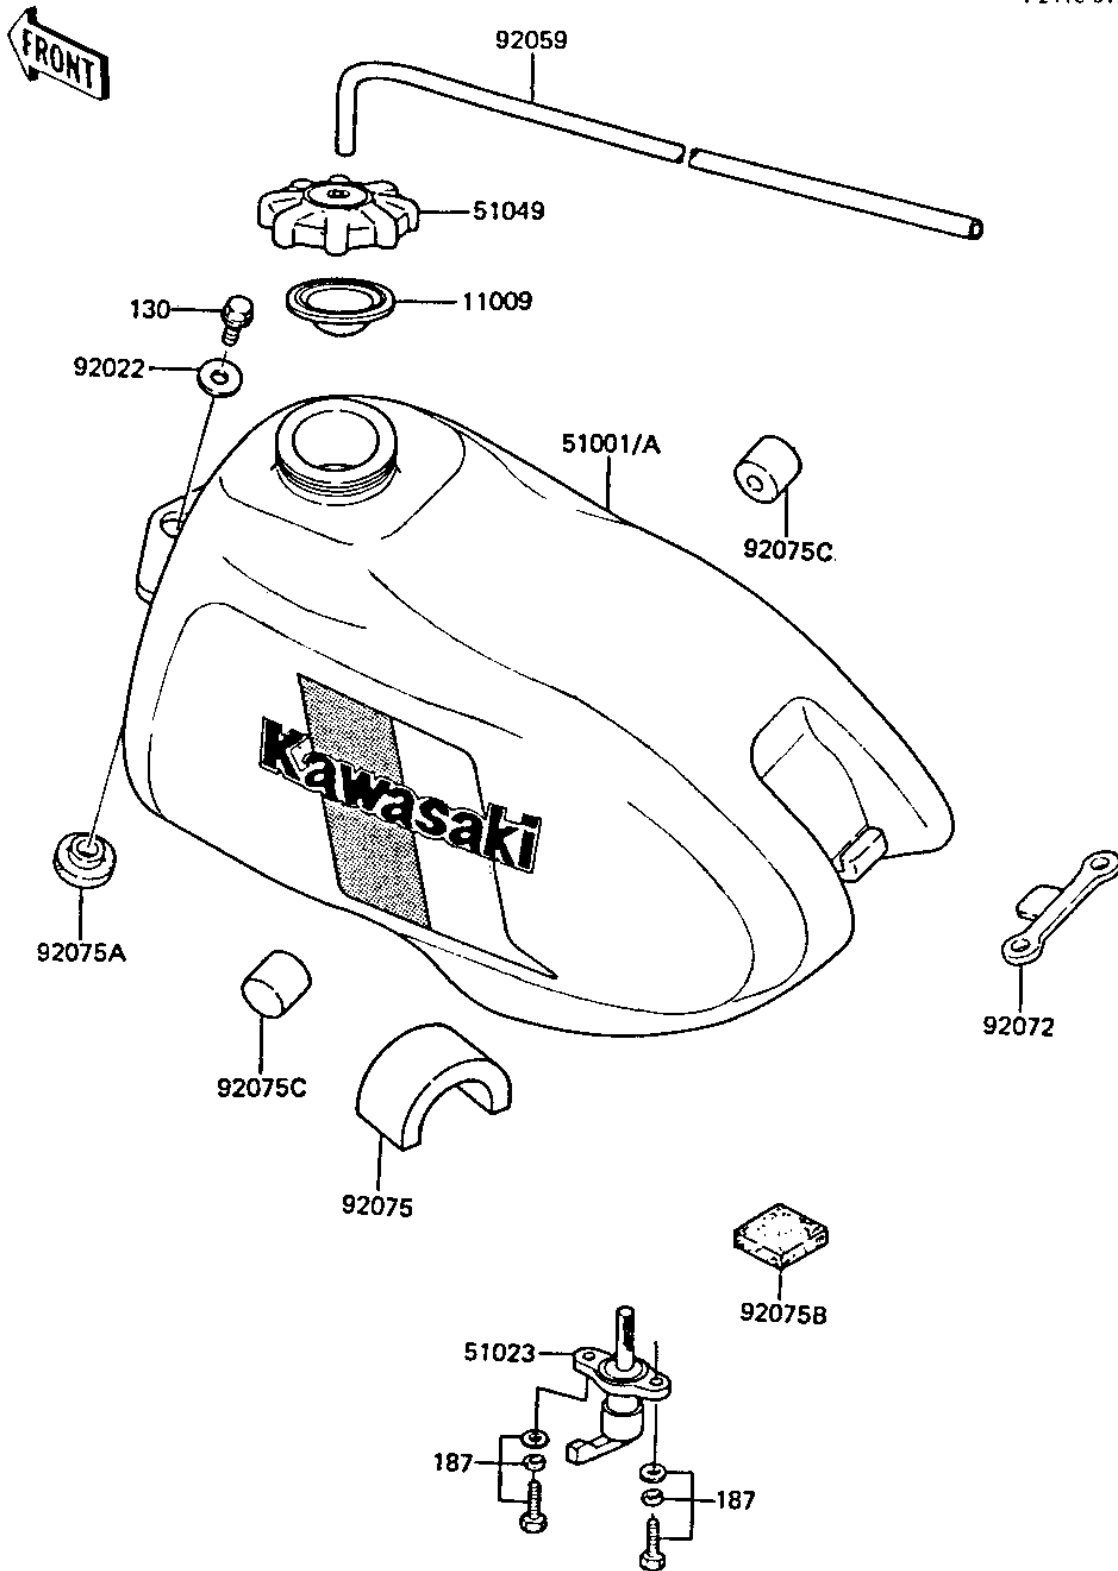

# 1984 KX60 PARTS DIAGRAM

FUEL TANK

F2410-0131

# 1984 KX60 PARTS LIST

## FUEL TANK

ITEM NAME	PART NUMBER	QUANTITY
GASKET,FUEL TANK (Ref # 11009)	11009-1452	1
TANK-COMP-FUEL,L.GREE (Ref # 51001A)	51001-5345-6W	1
TAP-ASSY-FUEL (Ref # 51023)	51023-1115	1
CAP-TANK,FUEL (Ref # 51049)	51049-1006	1
WASHER 6.5X20X1.6T (Ref # 92022)	92022-125	1
TUBE,5X9X350 (Ref # 92059)	92059-1265	1
BAND,SEAT (Ref # 92072)	92072-1056	1
DAMPER (Ref # 92075)	92075-1382	1
DAMPER,FUEL TANK,FR (Ref # 92075A)	92075-1404	1
DAMPER,FUEL TANK,RR (Ref # 92075B)	92075-1483	1
DAMPER RUBBER (Ref # 92075C)	92075-243	2
BOLT-FLANGED,6X10 (Ref # 130)	130G0610	1
BOLT-UPSET-WSP (Ref # 187)	187B0616	2