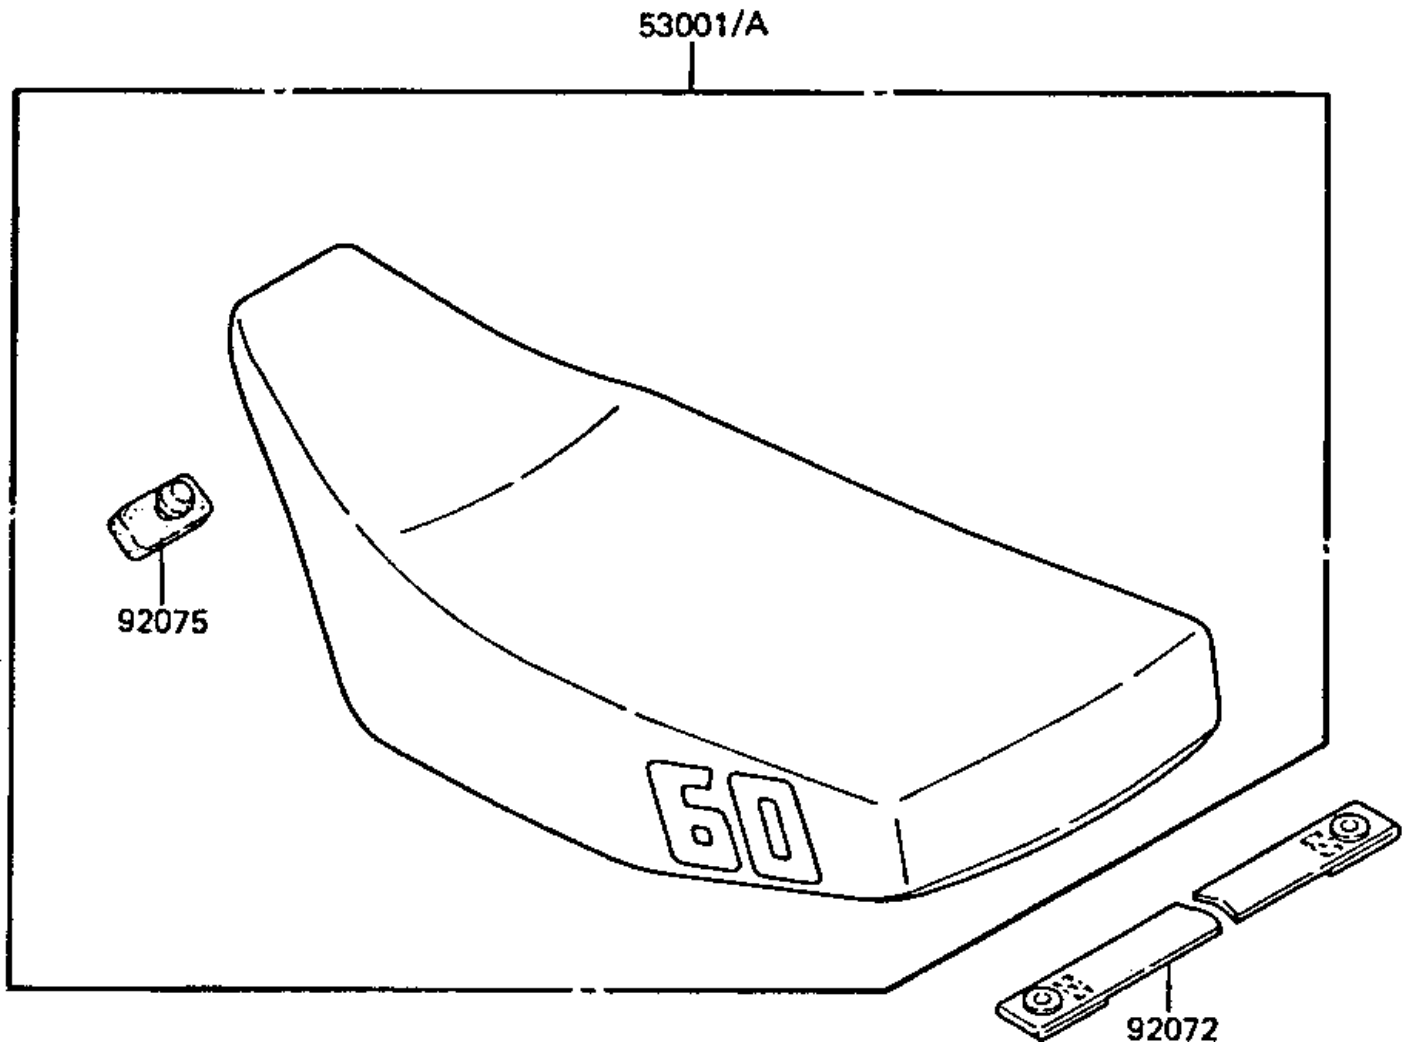

1983 KX60 PARTS DIAGRAM

SEAT

F2510-0150

1983 KX60 PARTS LIST

SEAT

ITEM NAME	PART NUMBER	QUANTITY
SEAT-ASSY (Ref # 53001)	53001-1238	1
BAND (Ref # 92072)	92072-3742	1
DAMPER RUBBER,SEAT (Ref # 92075)	92075-1054	1