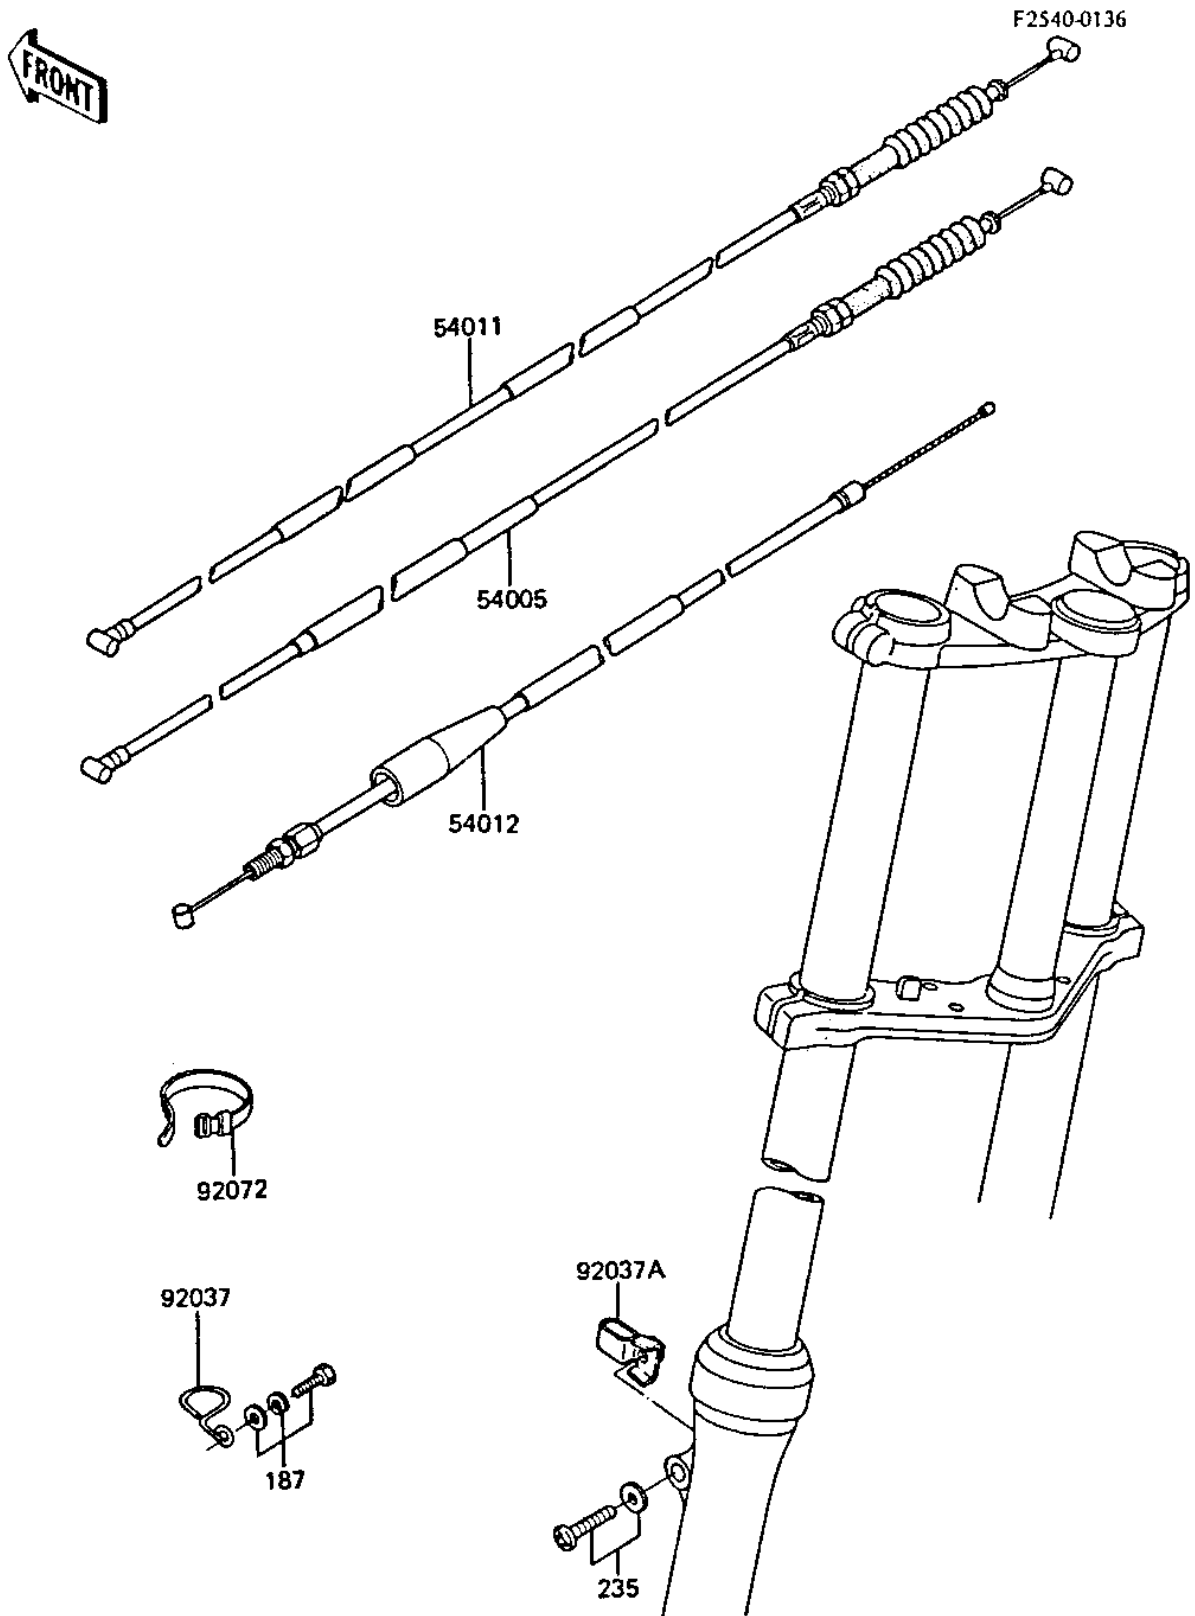

1984 KX60 PARTS DIAGRAM

CABLES