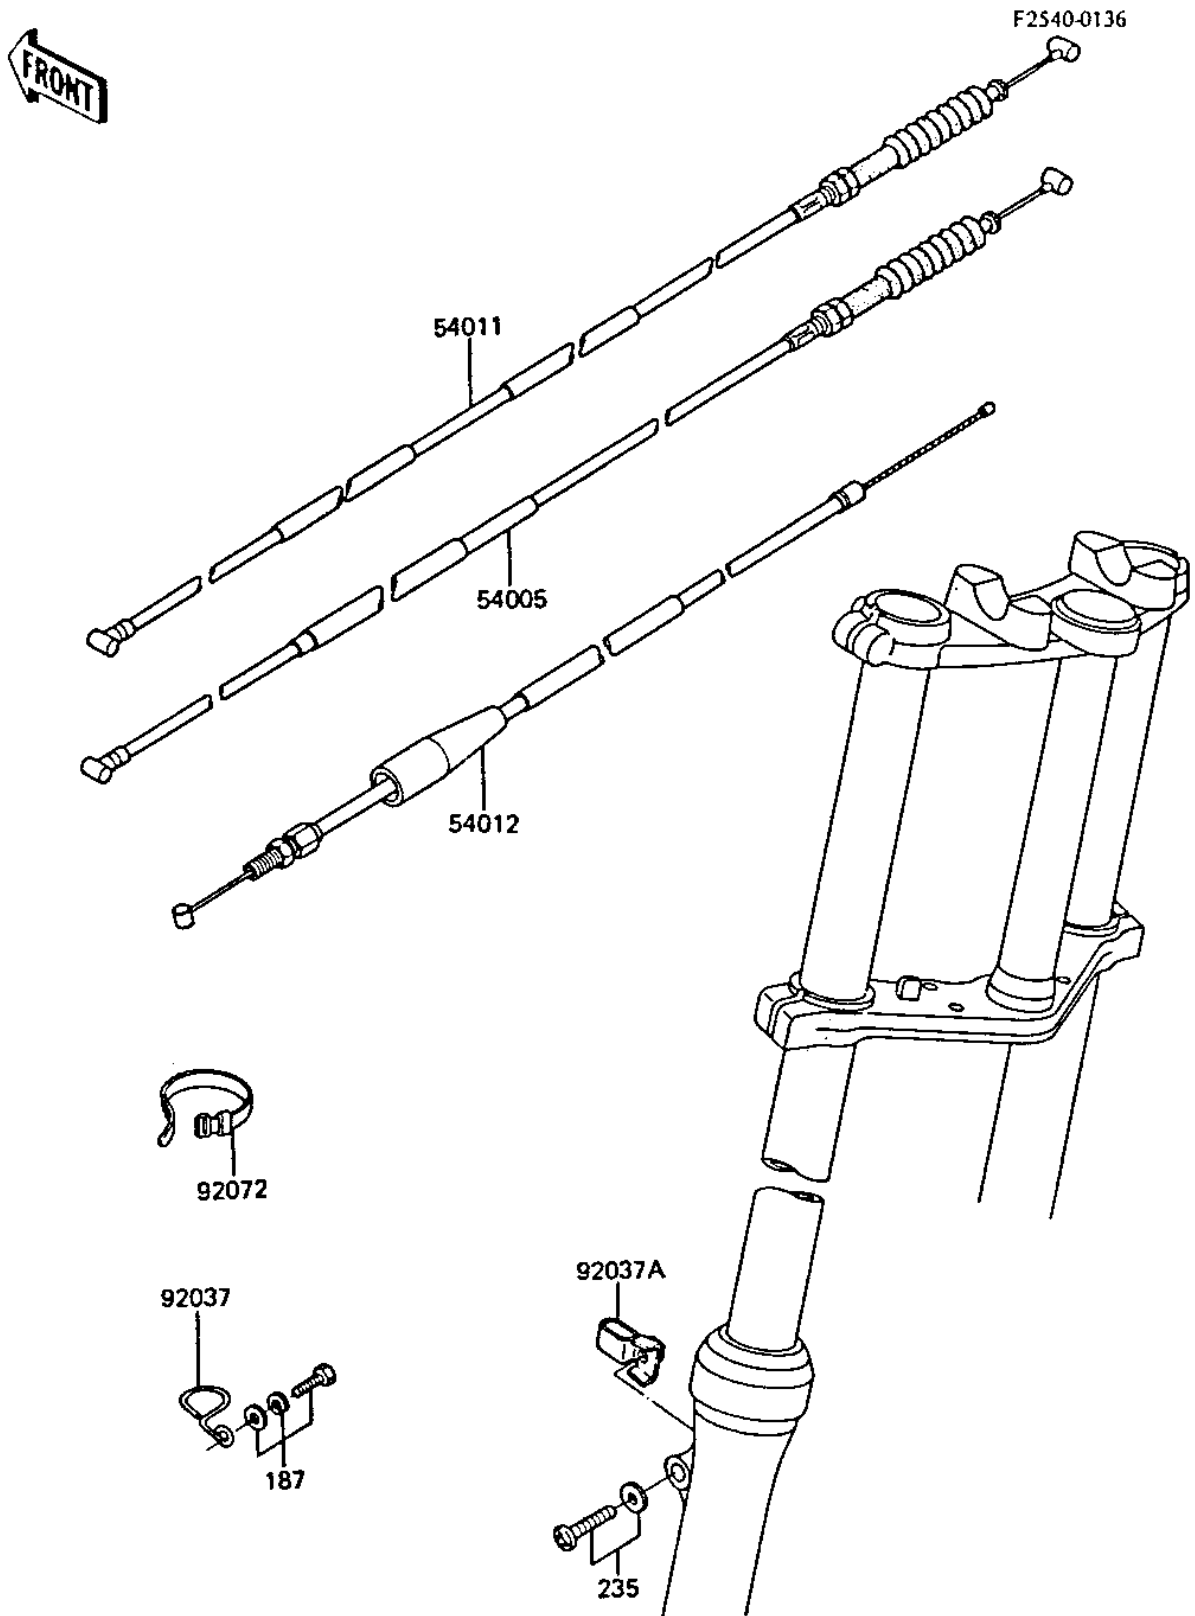

# 1984 KX60 PARTS DIAGRAM

## CABLES

# 1984 KX60 PARTS LIST

## CABLES

ITEM NAME	PART NUMBER	QUANTITY
CABLE-BRAKE (Ref # 54005)	54005-1046	1
CABLE-CLUTCH (Ref # 54011)	54011-1114	1
CABLE-THROTTLE (Ref # 54012)	54012-1137	1
CLAMP,CABLE (Ref # 92037)	92037-092	1
CLAMP,BRAKE CABLE (Ref # 92037A)	92037-1353	1
BAND, LONG (Ref # 92072)	92072-032	1
BOLT 6X12 (Ref # 187)	187B0612	1
SCREW-PAN-WP-CROS (Ref # 235)	235B0616	1