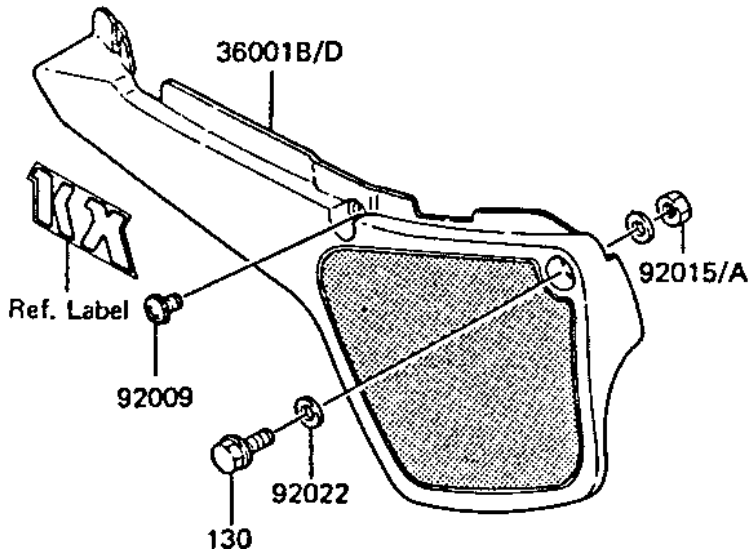

# 1983 KX60 PARTS DIAGRAM

SIDE COVERS

F2610-0227

## SIDE COVERS

ITEM NAME	PART NUMBER	QUANTITY
COVER-SIDE,LH,L.GREEN (Ref # 36001B)	36001-5135-6W	1
COVER-SIDE,RH,L.GREEN (Ref # 36001C)	36001-5136-6W	1
SCREW,6X10 (Ref # 92009)	92009-1286	2
NUT (Ref # 92015A)	92019-008	2
WASHER PLAIN (Ref # 92022)	92022-024	4
DAMPER,SIDE COVER (Ref # 92075)	92075-1598	2
BOLT,FLANGED,6X30 (Ref # 130)	130G0630	2