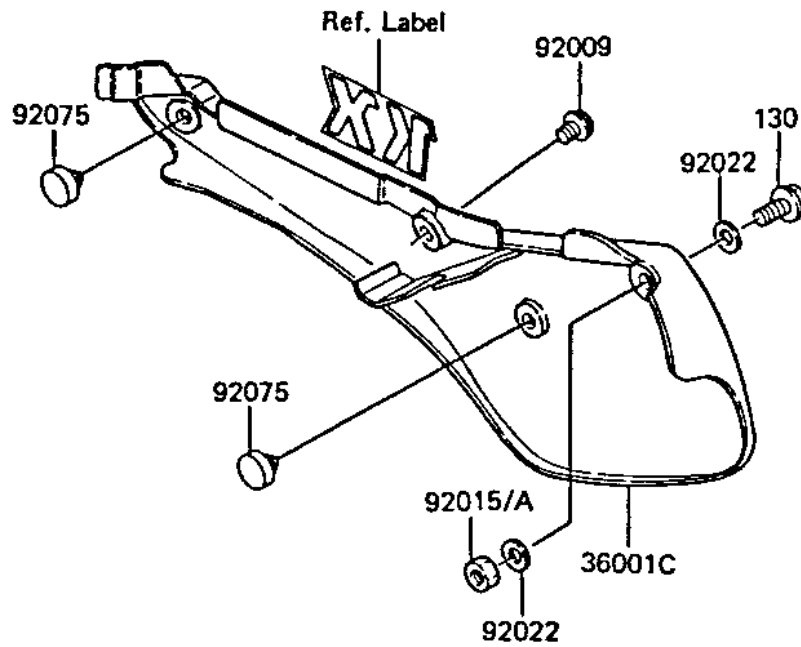

# 1983 KX60 PARTS DIAGRAM

SIDE COVERS

F2610-0227

# 1983 KX60 PARTS LIST

## SIDE COVERS

ITEM NAME	PART NUMBER	QUANTITY
COVER-SIDE,LH,L.GREEN (Ref # 36001B)	36001-5135-6W	1
COVER-SIDE,RH,L.GREEN (Ref # 36001C)	36001-5136-6W	1
SCREW,6X10 (Ref # 92009)	92009-1286	2
NUT (Ref # 92015A)	92019-008	2
WASHER PLAIN (Ref # 92022)	92022-024	4
DAMPER,SIDE COVER (Ref # 92075)	92075-1598	2
BOLT,FLANGED,6X30 (Ref # 130)	130G0630	2