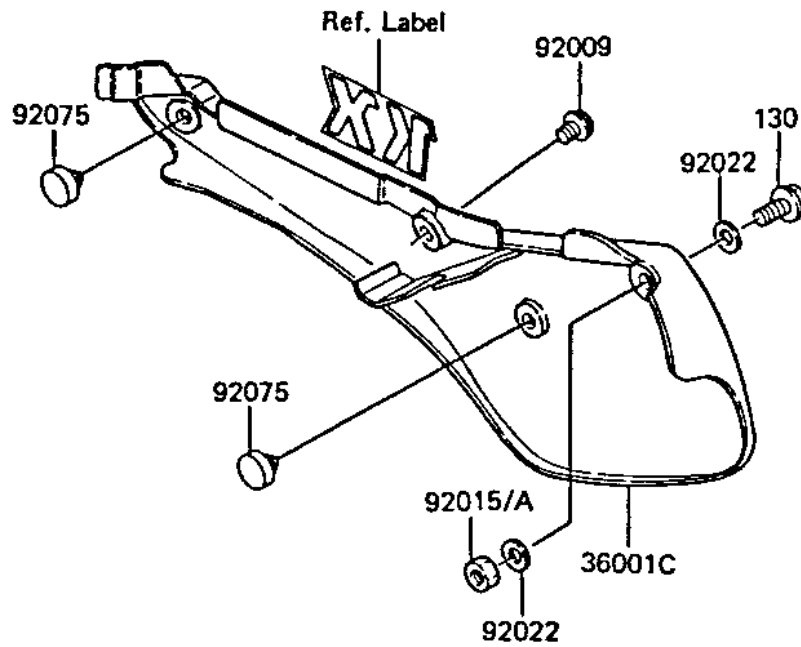

1984 KX60 PARTS DIAGRAM

SIDE COVERS

F2610-0227

1984 KX60 PARTS LIST

SIDE COVERS

ITEM NAME	PART NUMBER	QUANTITY
COVER-SIDE,RH,L.GREEN (Ref # 36001C)	36001-5136-6W	1
COVER-SIDE,LH,L.GREEN (Ref # 36001D)	36001-5281-6W	1
SCREW,6X10 (Ref # 92009)	92009-1286	2
NUT,LOCK,FLANGED,6MM (Ref # 92015)	92015-1339	2
WASHER PLAIN (Ref # 92022)	92022-024	4
DAMPER,SIDE COVER (Ref # 92075)	92075-1598	2
BOLT,FLANGED,6X30 (Ref # 130)	130G0630	2