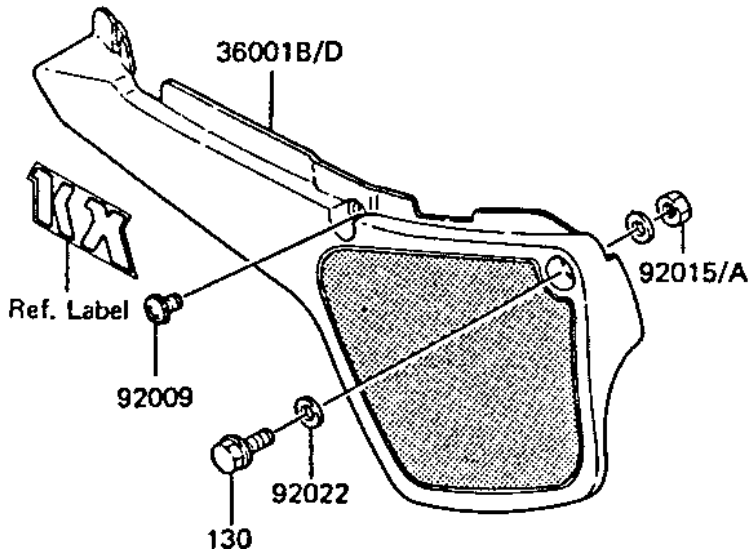

1984 KX60 PARTS DIAGRAM

SIDE COVERS

F2610-0227

1984 KX60 PARTS LIST

SIDE COVERS

ITEM NAME	PART NUMBER	QUANTITY
COVER-SIDE,RH,L.GREEN (Ref # 36001C)	36001-5136-6W	1
COVER-SIDE,LH,L.GREEN (Ref # 36001D)	36001-5281-6W	1
SCREW,6X10 (Ref # 92009)	92009-1286	2
NUT,LOCK,FLANGED,6MM (Ref # 92015)	92015-1339	2
WASHER PLAIN (Ref # 92022)	92022-024	4
DAMPER,SIDE COVER (Ref # 92075)	92075-1598	2
BOLT,FLANGED,6X30 (Ref # 130)	130G0630	2