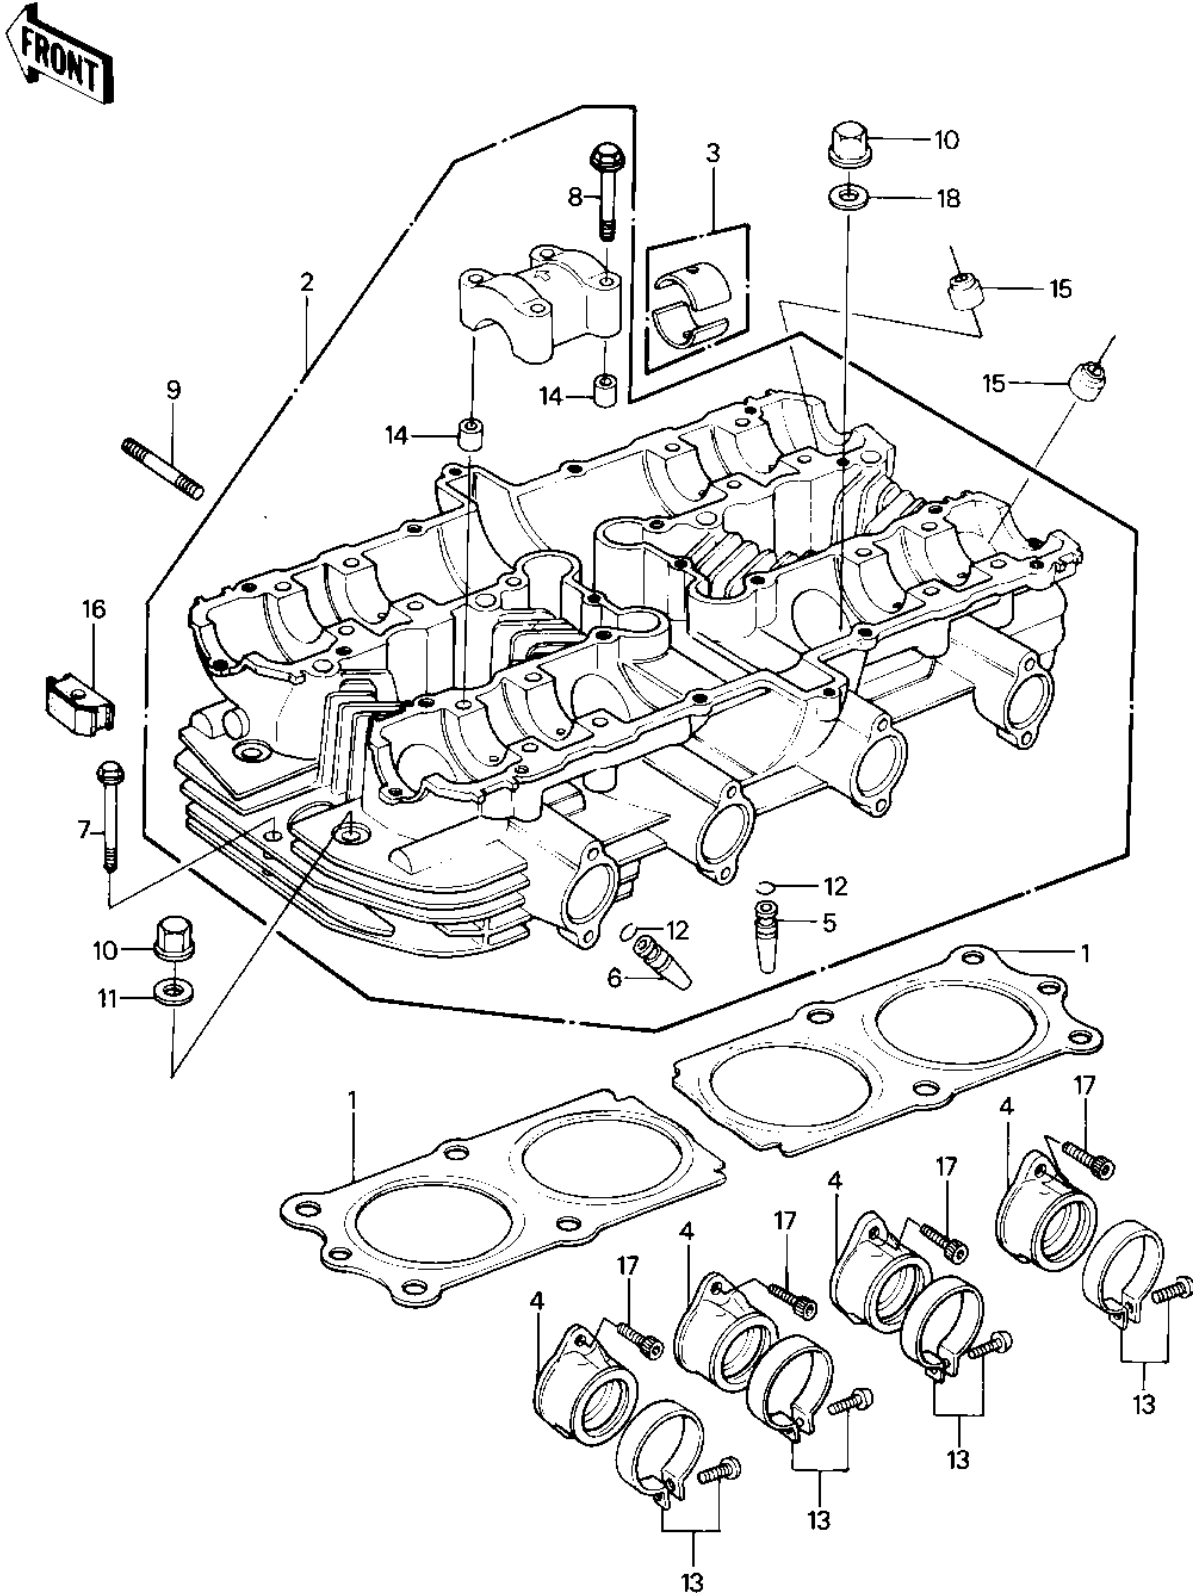

1985 Police 1000 PARTS DIAGRAM

CYLINDER HEAD

E1111-0030

1985 Police 1000 PARTS LIST

CYLINDER HEAD

ITEM NAME	PART NUMBER	QUANTITY
GASKET-HEAD (Ref # 1)	11004-1222	
HEAD-COMP-CYLINDER,WH (Ref # 2)	11008-1013	
HEAD-COMP-CYLINDER,SI (Ref # 2)	11008-1068	
BUSHING,CAMSHAFT (Ref # 3)	13034-030	
HOLDER-CARBURETOR (Ref # 4)	16065-1135	
HOLDER-CARBURETOR (Ref # 4)	16065-1135	
GUIDE,INLET VALVE (Ref # 5)	12013-009	
GUIDE,EXHAUST VALVE (Ref # 6)	49002-1002	
BOLT,HEX HEAD,6X45 (Ref # 7)	92003-092	
BOLT,6X43 (Ref # 8)	92002-1881	
BOLT,6X45 (Ref # 8)	92002-1300	
STUD,8X30 (Ref # 9)	92004-1069	
STUD,8X30 (Ref # 9)	92004-1121	
NUT,CYLINDER HEAD (Ref # 10)	92015-076	
WASHER,10.5X22X1.6 (Ref # 11)	92022-1005	
CIRCLIP-VALVE (Ref # 12)	92036-023	
CLAMP,53M/M (Ref # 13)	92037-201	
CLAMP,ID=53,BLACK (Ref # 13)	92037-1304	
PIN-DOWEL (Ref # 14)	92042-007	
OIL SEAL,RV37129.5 (Ref # 15)	92049-016	
PLUG,CYLNDR HD COVER (Ref # 16)	92066-1106	
PLUG,CYLNDR HD COVER (Ref # 16)	92066-1106	
BOLT-SOCKET,6X16,BLAC (Ref # 17)	120S0616	
BOLT,6X16 (Ref # 17)	92002-1143	
WASHER PLAIN 10MM (Ref # 18)	411B1000	