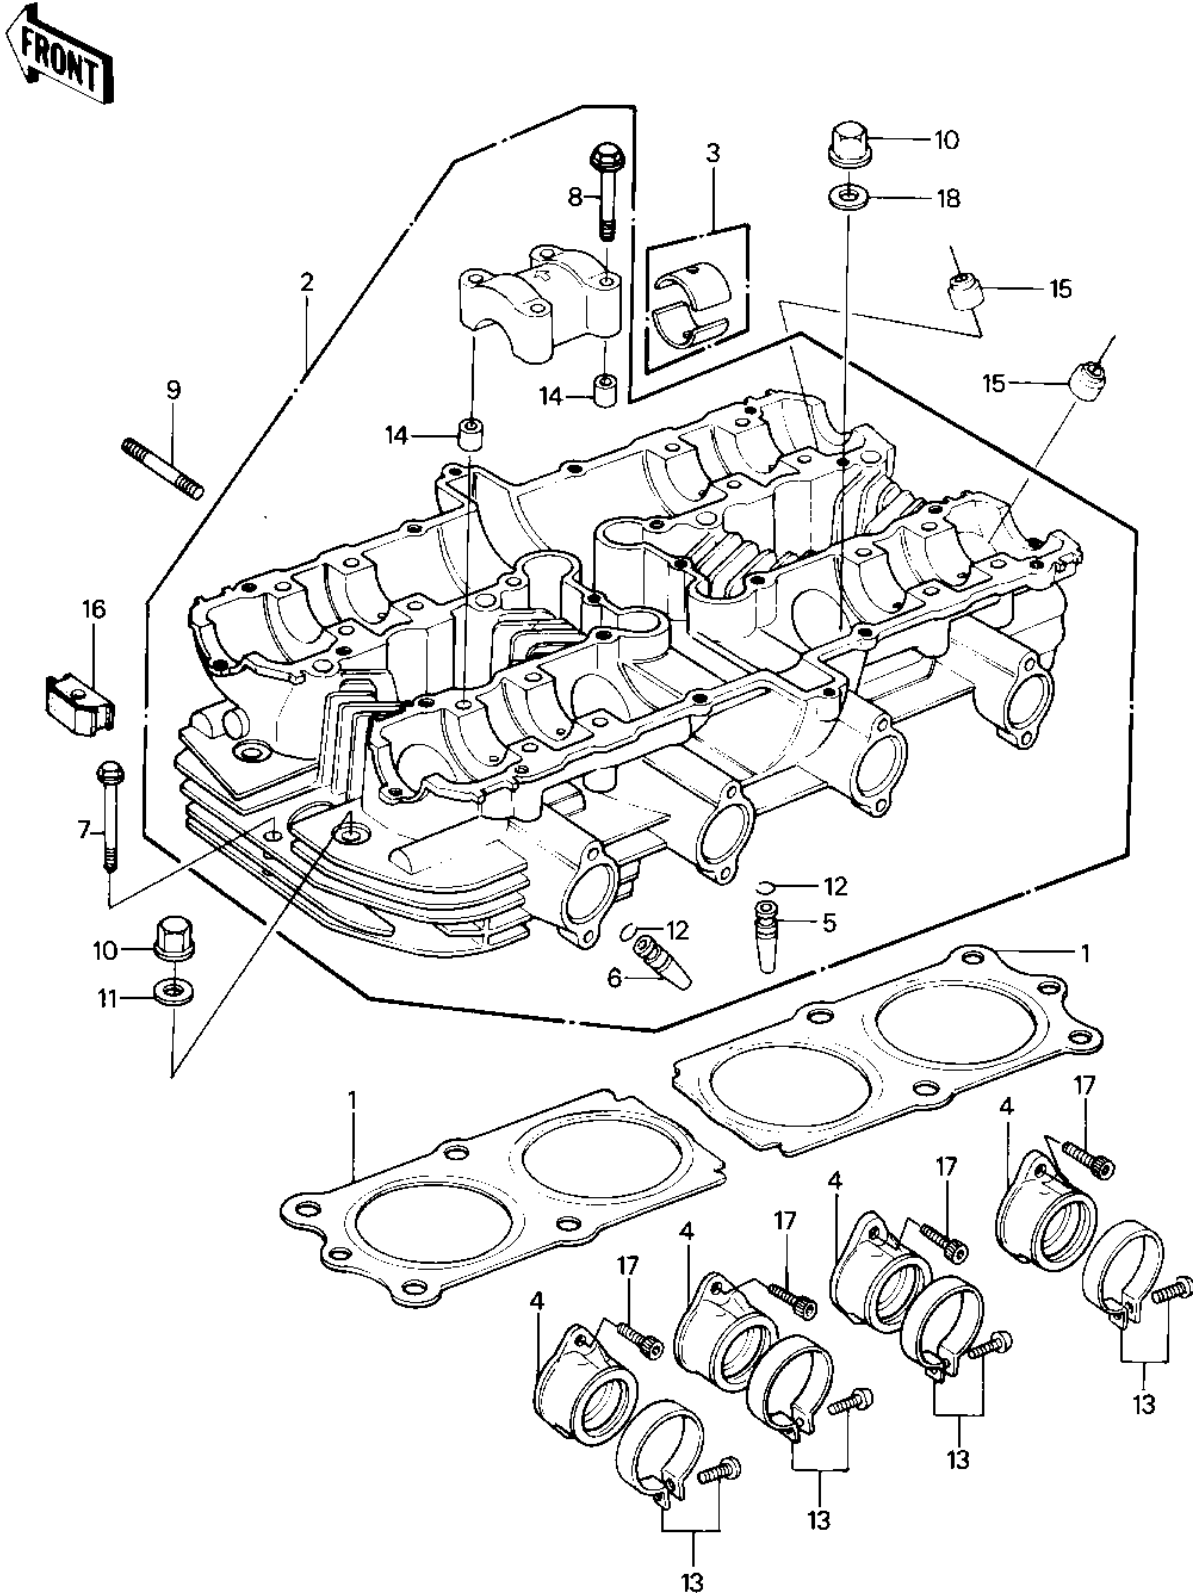

1986 Police 1000 PARTS DIAGRAM

CYLINDER HEAD

E1111-0030

1986 Police 1000 PARTS LIST

CYLINDER HEAD

ITEM NAME	PART NUMBER	QUANTITY
-----------	-------------	----------