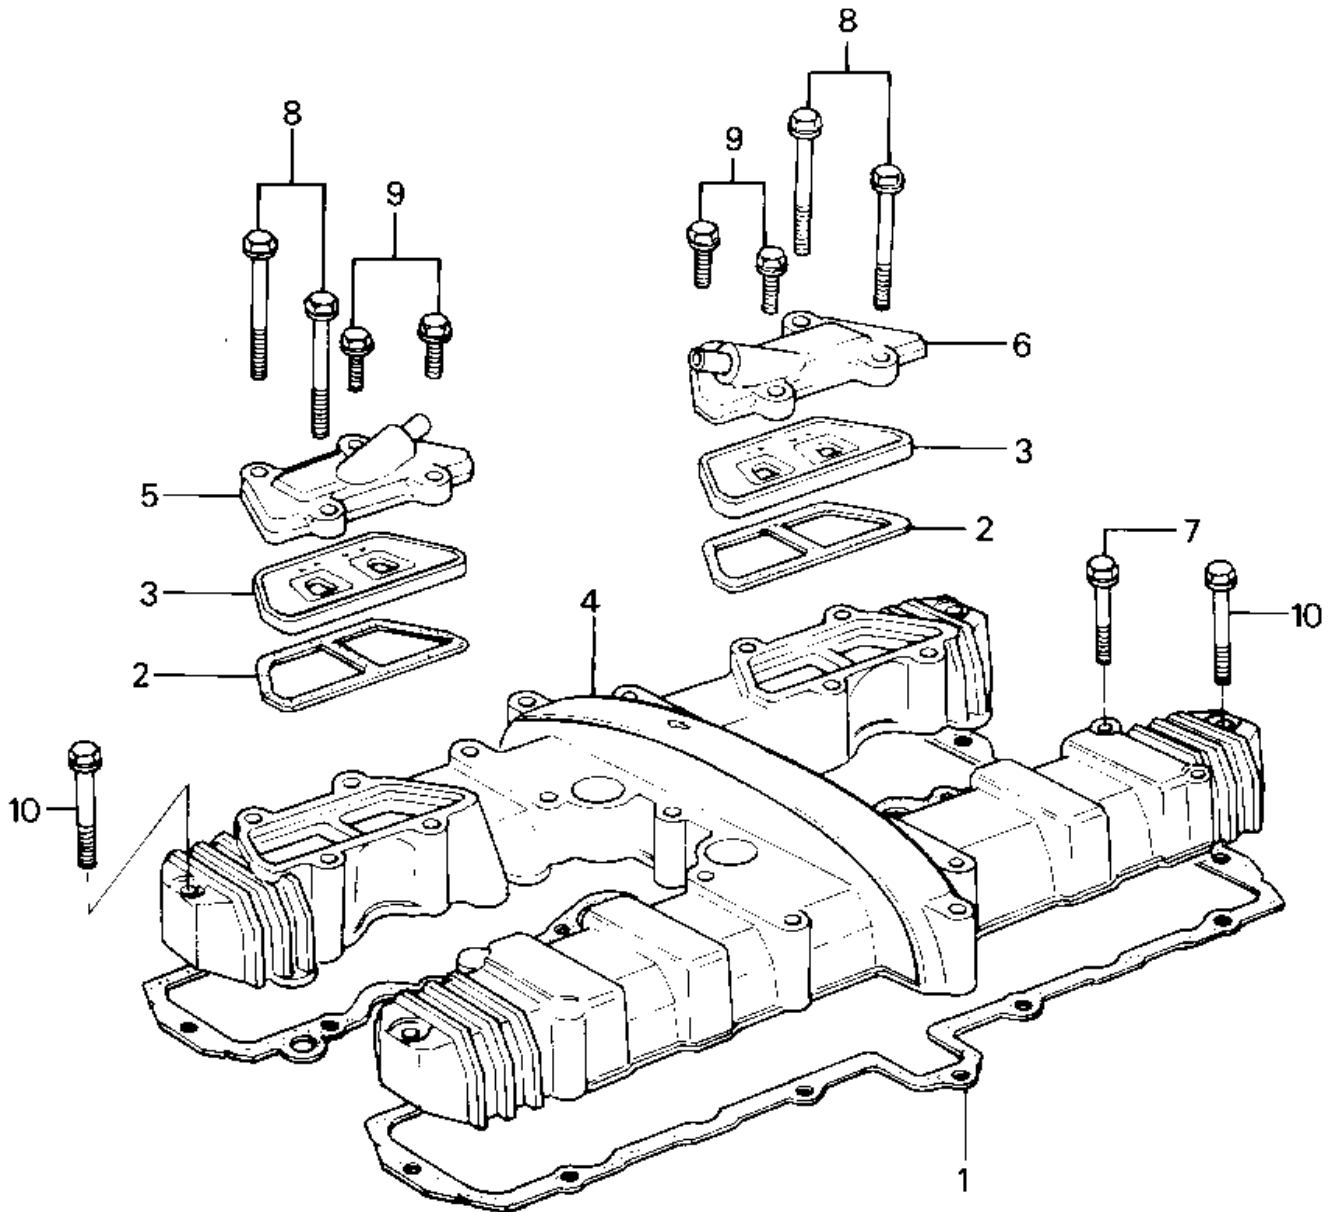

1982 Police 1000 PARTS DIAGRAM

CYLINDER HEAD COVER

1982 Police 1000 PARTS LIST

CYLINDER HEAD COVER

ITEM NAME	PART NUMBER	QUANTITY
GASKET,CYLINDER HEAD (Ref # 1)	11009-1205	1
GASKET,REED VALVE (Ref # 2)	11060-1066	2
VALVE-ASSY-REED (Ref # 3)	12021-1008	2
COVER,CYLINDER HEAD,S (Ref # 4)	14025-1465	1
COVER,CYLINDER HEAD,S (Ref # 4)	14025-1465	1
CAP-ASSY,REED VALVE,L (Ref # 5)	14075-5018	1
CAP-ASSY,REED VALVE,R (Ref # 6)	14075-5019	1
BOLT,FLANGED,6X45 (Ref # 7)	92001-1350	16
BOLT,6X45 (Ref # 7)	92002-1151	16
BOLT,FLANGED,6X70 (Ref # 8)	92001-1351	4
BOLT,6X70 (Ref # 8)	92002-1155	4
BOLT,FLANGED,6X22 (Ref # 9)	92001-1352	4
BOLT,6X22 (Ref # 9)	92002-1154	4
BOLT,FLANGED,6X52 (Ref # 10)	92001-1353	4
BOLT,6X52 (Ref # 10)	92002-1152	4