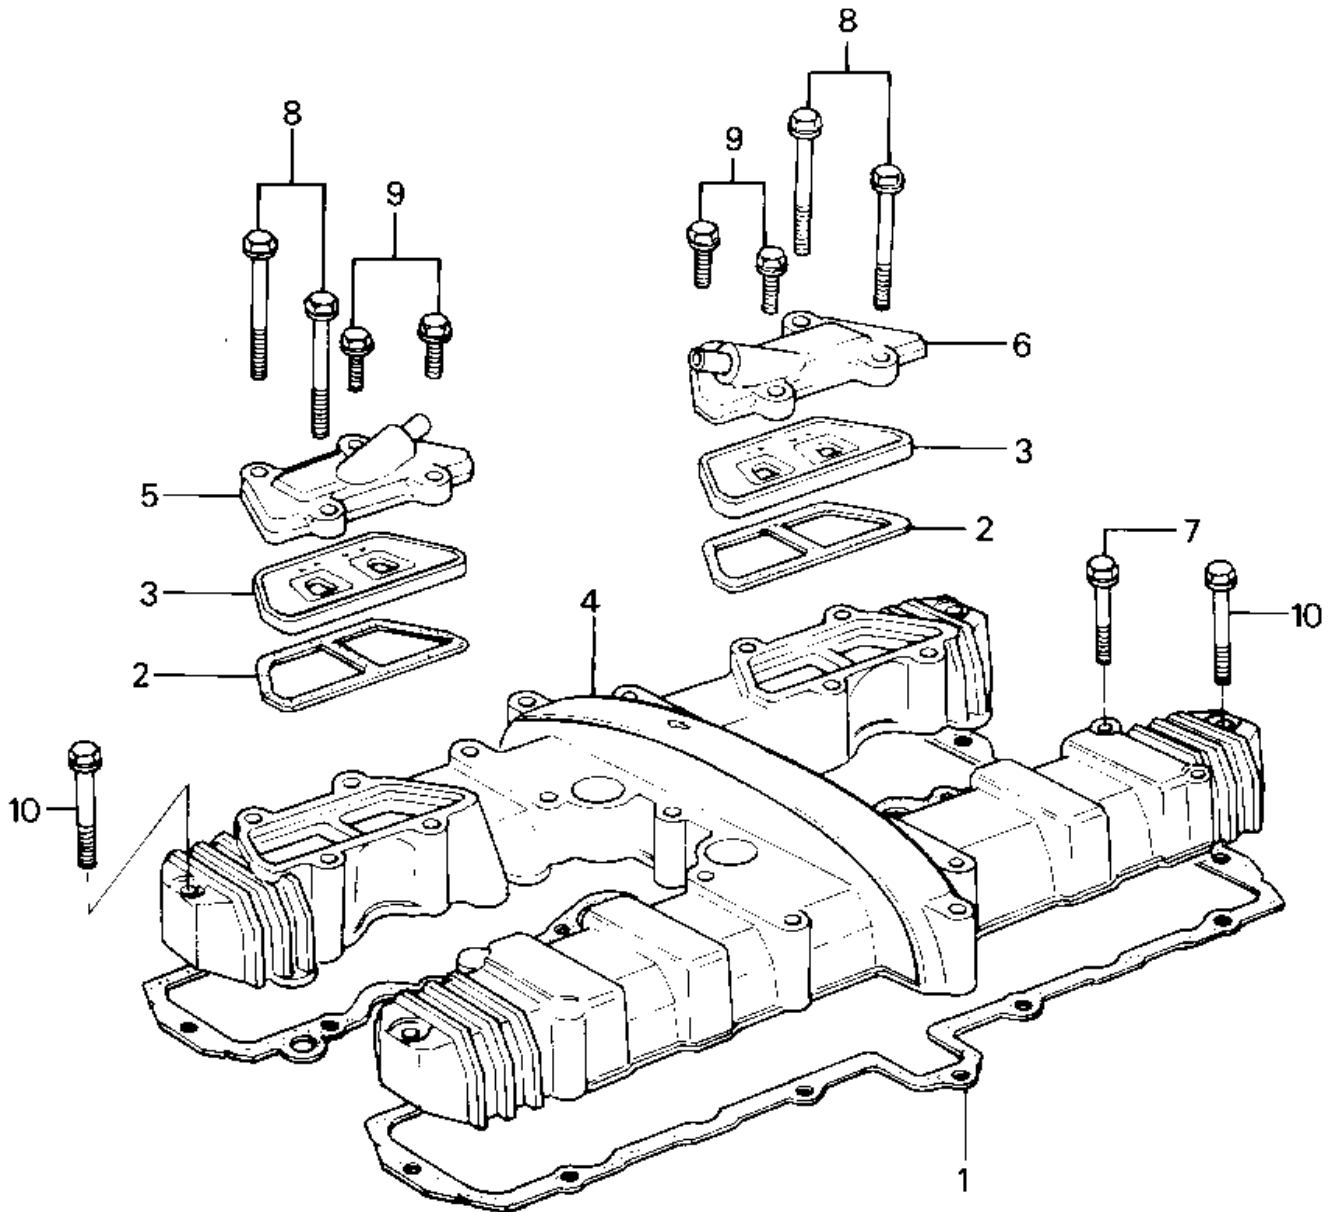

# 1984 Police 1000 PARTS DIAGRAM

CYLINDER HEAD COVER

# 1984 Police 1000 PARTS LIST

## CYLINDER HEAD COVER

ITEM NAME	PART NUMBER	QUANTITY
GASKET,CYLINDER HEAD (Ref # 1)	11009-1205	
GASKET,REED VALVE (Ref # 2)	11060-1066	
VALVE-ASSY-REED (Ref # 3)	12021-1008	
COVER,CYLINDER HEAD,S (Ref # 4)	14025-1465	
COVER,CYLINDER HEAD,S (Ref # 4)	14025-1465	
CAP-ASSY,REED VALVE,L (Ref # 5)	14075-5018	
CAP-ASSY,REED VALVE,R (Ref # 6)	14075-5019	
BOLT,FLANGED,6X45 (Ref # 7)	92001-1350	
BOLT,6X45 (Ref # 7)	92002-1151	
BOLT,FLANGED,6X70 (Ref # 8)	92001-1351	
BOLT,6X70 (Ref # 8)	92002-1155	
BOLT,FLANGED,6X22 (Ref # 9)	92001-1352	
BOLT,6X22 (Ref # 9)	92002-1154	
BOLT,FLANGED,6X52 (Ref # 10)	92001-1353	
BOLT,6X52 (Ref # 10)	92002-1152	