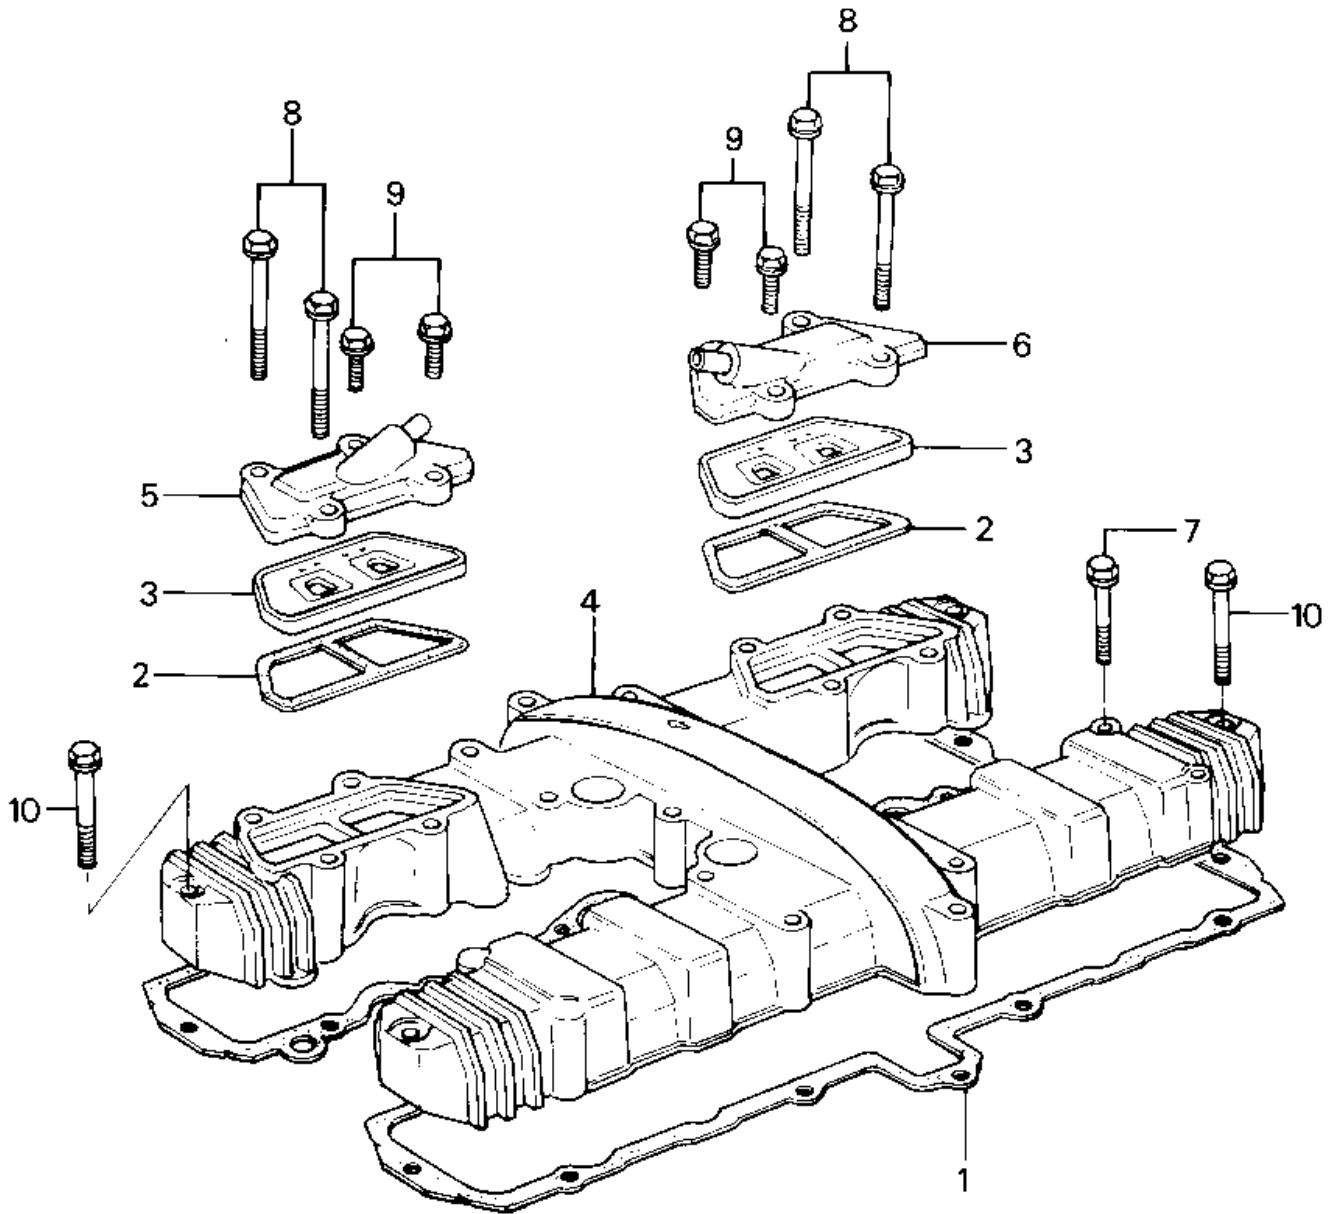

# 1985 Police 1000 PARTS DIAGRAM

CYLINDER HEAD COVER

# 1985 Police 1000 PARTS LIST

## CYLINDER HEAD COVER

ITEM NAME	PART NUMBER	QUANTITY
GASKET,CYLINDER HEAD (Ref # 1)	11009-1205	
GASKET,REED VALVE (Ref # 2)	11060-1066	
VALVE-ASSY-REED (Ref # 3)	12021-1008	
COVER,CYLINDER HEAD,S (Ref # 4)	14025-1465	
COVER,CYLINDER HEAD,S (Ref # 4)	14025-1465	
CAP-ASSY,REED VALVE,L (Ref # 5)	14075-5018	
CAP-ASSY,REED VALVE,R (Ref # 6)	14075-5019	
BOLT,FLANGED,6X45 (Ref # 7)	92001-1350	
BOLT,6X45 (Ref # 7)	92002-1151	
BOLT,FLANGED,6X70 (Ref # 8)	92001-1351	
BOLT,6X70 (Ref # 8)	92002-1155	
BOLT,FLANGED,6X22 (Ref # 9)	92001-1352	
BOLT,6X22 (Ref # 9)	92002-1154	
BOLT,FLANGED,6X52 (Ref # 10)	92001-1353	
BOLT,6X52 (Ref # 10)	92002-1152	