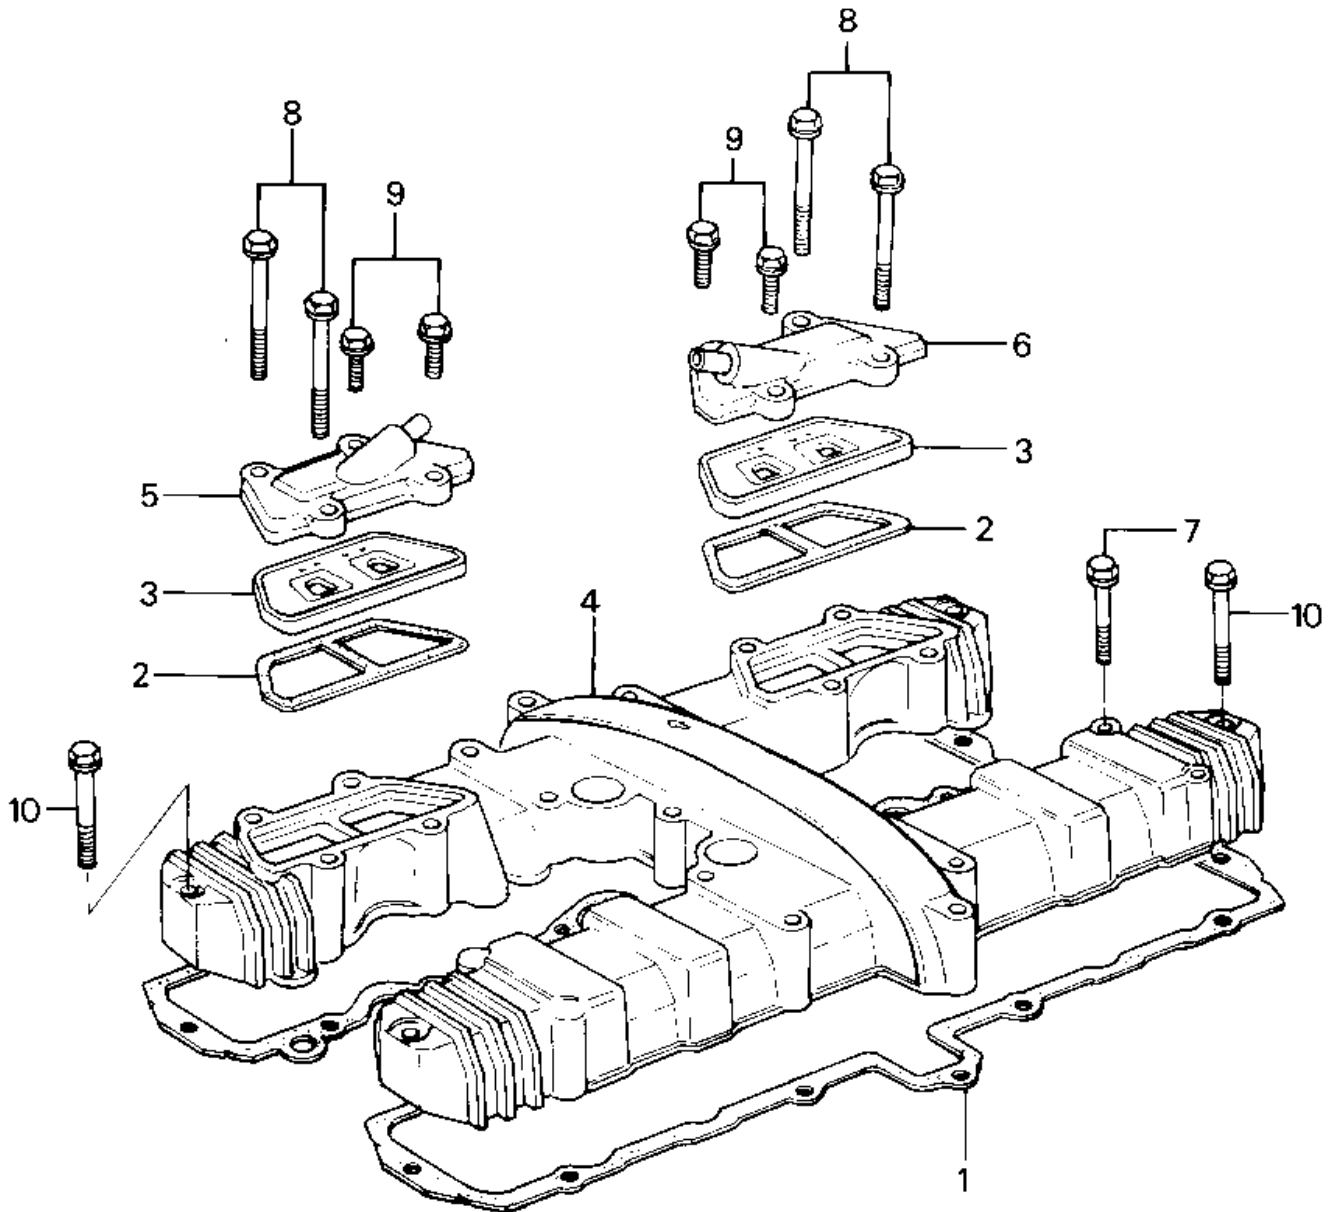

# 1986 Police 1000 PARTS DIAGRAM

CYLINDER HEAD COVER

# 1986 Police 1000 PARTS LIST

## CYLINDER HEAD COVER

| ITEM NAME                       | PART NUMBER | QUANTITY |
|---------------------------------|-------------|----------|
| GASKET,CYLINDER HEAD (Ref # 1)  | 11009-1205  |          |
| GASKET,REED VALVE (Ref # 2)     | 11060-1066  |          |
| VALVE-ASSY-REED (Ref # 3)       | 12021-1008  |          |
| COVER,CYLINDER HEAD,S (Ref # 4) | 14025-1465  |          |
| COVER,CYLINDER HEAD,S (Ref # 4) | 14025-1465  |          |
| CAP-ASSY,REED VALVE,L (Ref # 5) | 14075-5018  |          |
| CAP-ASSY,REED VALVE,R (Ref # 6) | 14075-5019  |          |
| BOLT,FLANGED,6X45 (Ref # 7)     | 92001-1350  |          |
| BOLT,6X45 (Ref # 7)             | 92002-1151  |          |
| BOLT,FLANGED,6X70 (Ref # 8)     | 92001-1351  |          |
| BOLT,6X70 (Ref # 8)             | 92002-1155  |          |
| BOLT,FLANGED,6X22 (Ref # 9)     | 92001-1352  |          |
| BOLT,6X22 (Ref # 9)             | 92002-1154  |          |
| BOLT,FLANGED,6X52 (Ref # 10)    | 92001-1353  |          |
| BOLT,6X52 (Ref # 10)            | 92002-1152  |          |