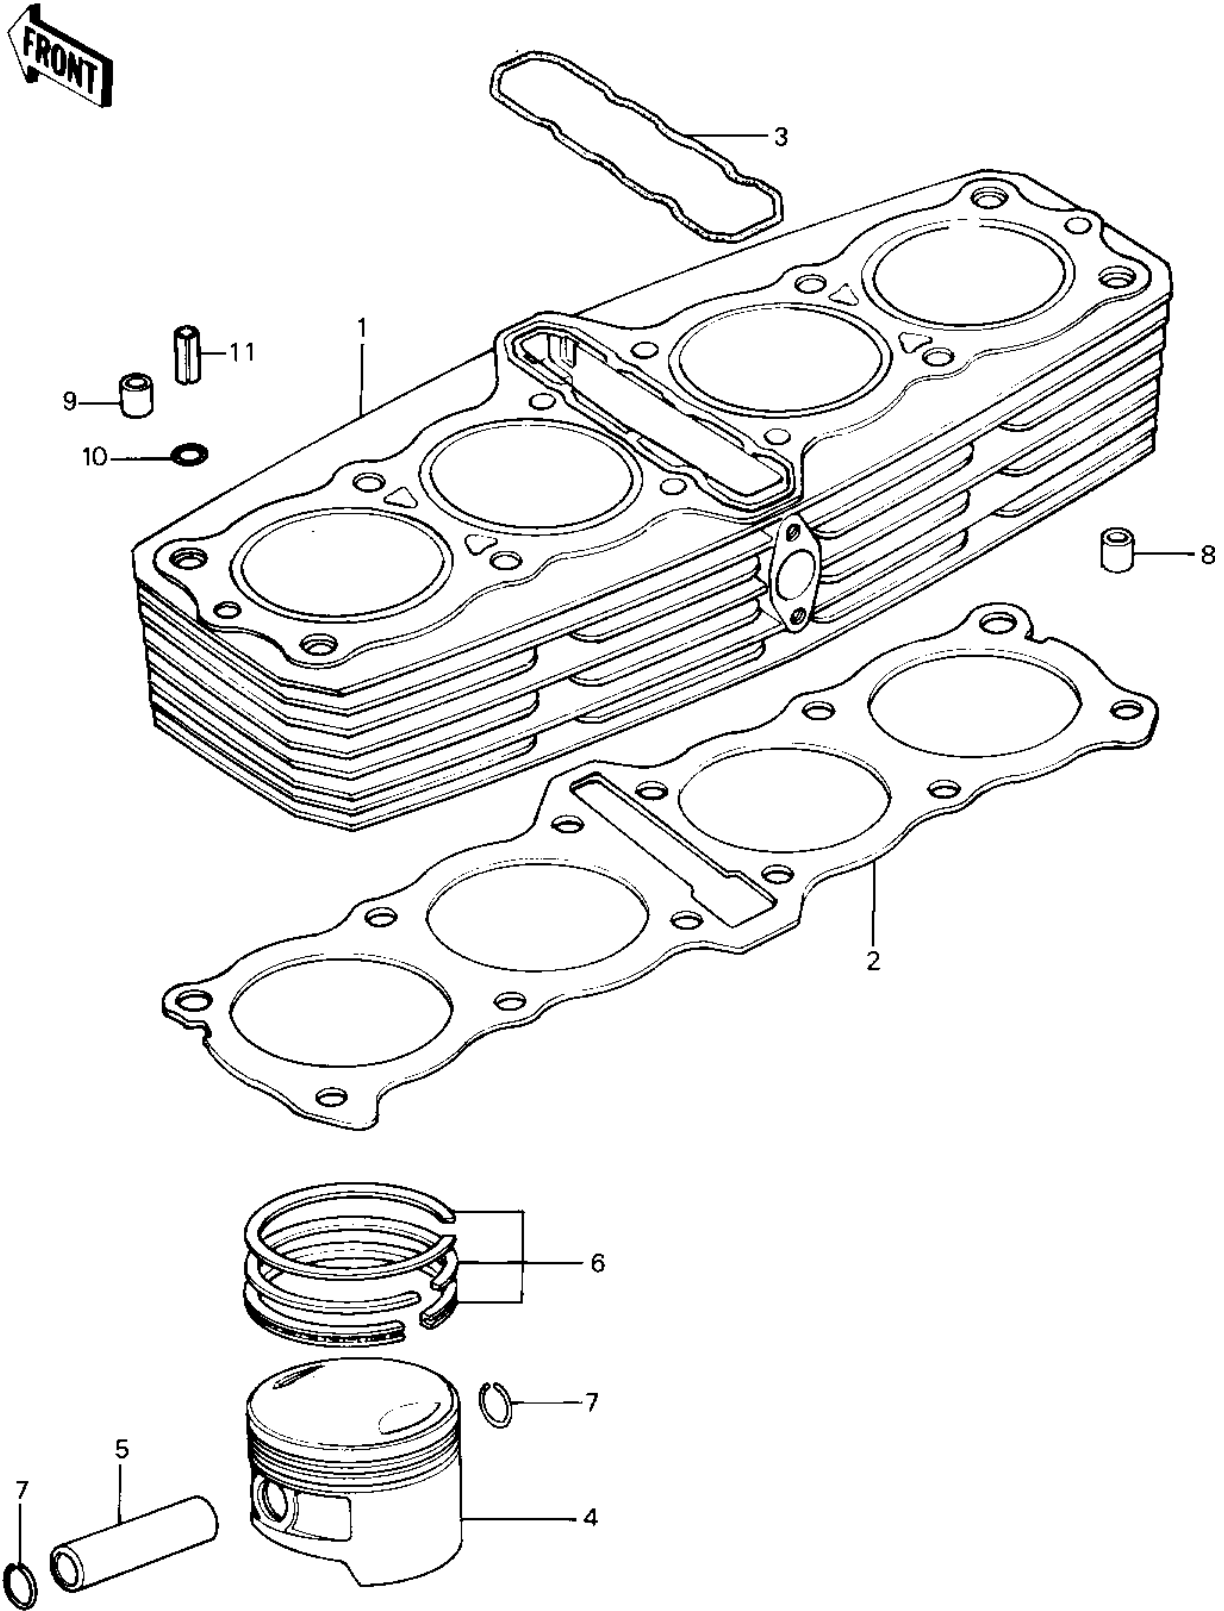

1985 Police 1000 PARTS DIAGRAM

CYLINDER/PISTON

1985 Police 1000 PARTS LIST

CYLINDER/PISTON

ITEM NAME	PART NUMBER	QUANTITY
11005-1327 (Canada) (Ref # 1)	11005-1116	
CYLINDER-ENGINE,SILVE (Ref # 1)	11005-1327	
GASKET,CYLINDER BASE (Ref # 2)	11060-1067	
GASKET,CYLINDER (Ref # 3)	11009-1208	
PISTON-ENGINE,STD (Ref # 4)	13001-1119	
PISTON-ENGINE,STD (Ref # 4)	13001-1119	
PISTON-ENGINE L,O/S (Ref # 4)	13029-1058	
PISTON-ENGINE L,O/S (Ref # 4)	13029-1058	
PISTON-ENGINE LL,O/S (Ref # 4)	13027-1056	
PISTON-ENGINE LL,O/S (Ref # 4)	13027-1056	
PIN-PISTON (Ref # 5)	13002-1013	
RING-SET-PISTON (Ref # 6)	13008-5035	
RING-SET-PISTON,STD (Ref # 6)	13008-5056	
RING SET,050 O/S (Ref # 6)	13025-5018	
RING-SET PISTON L,O/S (Ref # 6)	13025-5024	
RING SET,1.10 O/S (Ref # 6)	13024-5018	
RING-SET PISTON LL (Ref # 6)	13024-5024	
RING-SNAP (Ref # 7)	92033-1054	
PIN,11X14X12.3 (Ref # 8)	92043-1266	
PIN,DOWEL,10X8.2X14 (Ref # 9)	92043-1037	
RING-0,0D=18.5MM (Ref # 10)	92055-1148	
RING-0,0D=18.5MM (Ref # 10)	92055-1148	
PIN-SPRING (Ref # 11)	49035-1051	